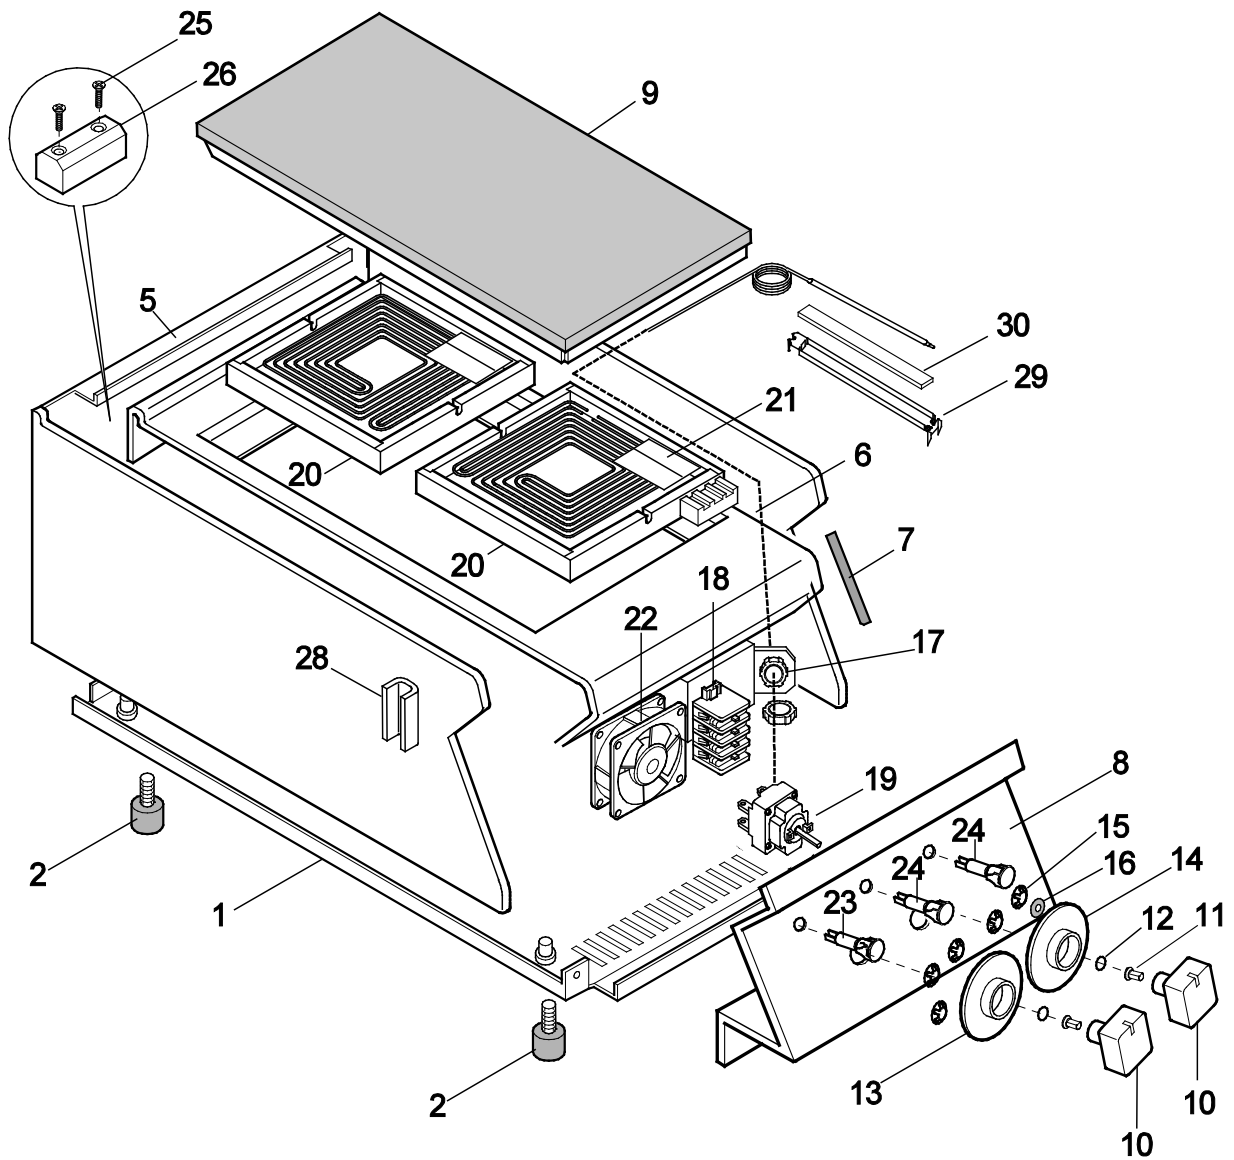

**TUTTAPIASTRA ELETTRICO E900XP
ELECTRIC HOB E900XP**

<i>Pos</i>	<i>Factory Code</i>	<i>6DGT Code</i>	<i>Descrizione</i>	<i>Description</i>	<i>Ref./Note</i>
1	0529865509	0C2379	FONDO KI/E1 400 INFRAR	BOTTOM PANEL	
2	0315252601	026806	PIEDINO COMPRENSIVO DI VITE	FOOT	
3					
4					
5	085089DR01		FASCIA TOP 400	EXTERNAL PANEL 400	ELX
5	085089DU02		FASCIA TOP 400	EXTERNAL PANEL 400	ZAN-OEM
6	087089D200	0C7903	ASS. RIPIANO PLAQUE MIJ 400	WORK TOP 400	ELX
6	087089H400	0C7864	ASS. RIPIANO PLAQUE MIJ 400	WORK TOP 400	ZAN-OEM
7	0543821900	0C2496	GUARNIZIONE AUTOADESIVA	GASKET	
8	085089JV00		KT/E1 ASS CRUSCOTTO PM 400	CONTROL PANEL	ELX
8	085089JW00		KT/E1 ASS CRUSCOTTO PM 400	CONTROL PANEL	ZAN
8	080083AG00		KT/E1 ASS CRUSCOTTO PM 400	CONTROL PANEL	OEM
9	0831815501	0C2131	NFT ASS PIASTRA 400 PM	PLATE	
10	0511850G01	0C6670	MANOPOLA	KNOB	ELX
10	0548878201	0C7232	MANOPOLA	KNOB	ZAN
10	0548865500	0A5621	MANOPOLA	KNOB	OEM
11	0548877V00	0C7345	ADATTATORE MANOPOLA	KNOB ADAPTER	ELX
12	0543821000	053816	GUARNIZIONE PER MANOPOLA	GASKET	
13	0548877T00	0C7344	GHIERA SERIGRAFATA ANT	FRONT RING NUT	ELX
13	0548879S00	0C7245	GHIERA SERIGRAFATA ANT.	FRONT RING NUT	ZAN-OEM
14	0548877U00	0C7527	GHIERA SERIGRAFATA POST.	BACK RING NUT	ELX
14	0548879T00	0C7246	GHIERA SERIGRAFATA POST.	BACK RING NUT	ZAN-OEM
15	0218912211	069567	PIASTR.FISS.INDICE SFO2972	RING CONNECTION	
16	0541813800	0C6171	RONDELLA SILICONE	SILICONE WASHER	
17	0544802300	0C0068	PRESSACAVO	FIXING CABLE	
18	0639805001	059239	MORSETTIERA DI ALIMENTAZIONE	TERMINAL BOARD	
19	0646816700	0C4278	TERMOSTATO DI LAVORO	WORKING THERMOSTAT	
20	0617830400	0C2128	PIASTRA EL 240V 3500W	HEATING ELEMENT 240V 3500W	
21	0528877500	0c4333	PROTEZIONE BULBO	PROBE PROTECTION	
22	0624808200	0C2378	VENTILATORE EBMPAPST 4656N	FAN	
23	0876800002	005010	ASS. LAMPADE VERDE TONDA	PILOT LAMP; GREEN	
24	0876800102	005011	ASS. LAMPADA ARANCIO TONDA	PILOT LAMP; YELLOW	
25	0217013405	*****	VITE TE M5X40	SCREW	
26	0516860700	0C0137	PIASTRA FILETTATA FISS.RIPIANO	PLATE	
27					
28	0527850500	0C0156	RINFORZO FISS.FIANCHI N900	REINFORCEMENT	
29	0528877500	0C4333	SUPPORTO BULBO	BULB SUPPORT	
30	0569806400	0C4334	ISOLAMENTO BULBO	BULB INSULATION