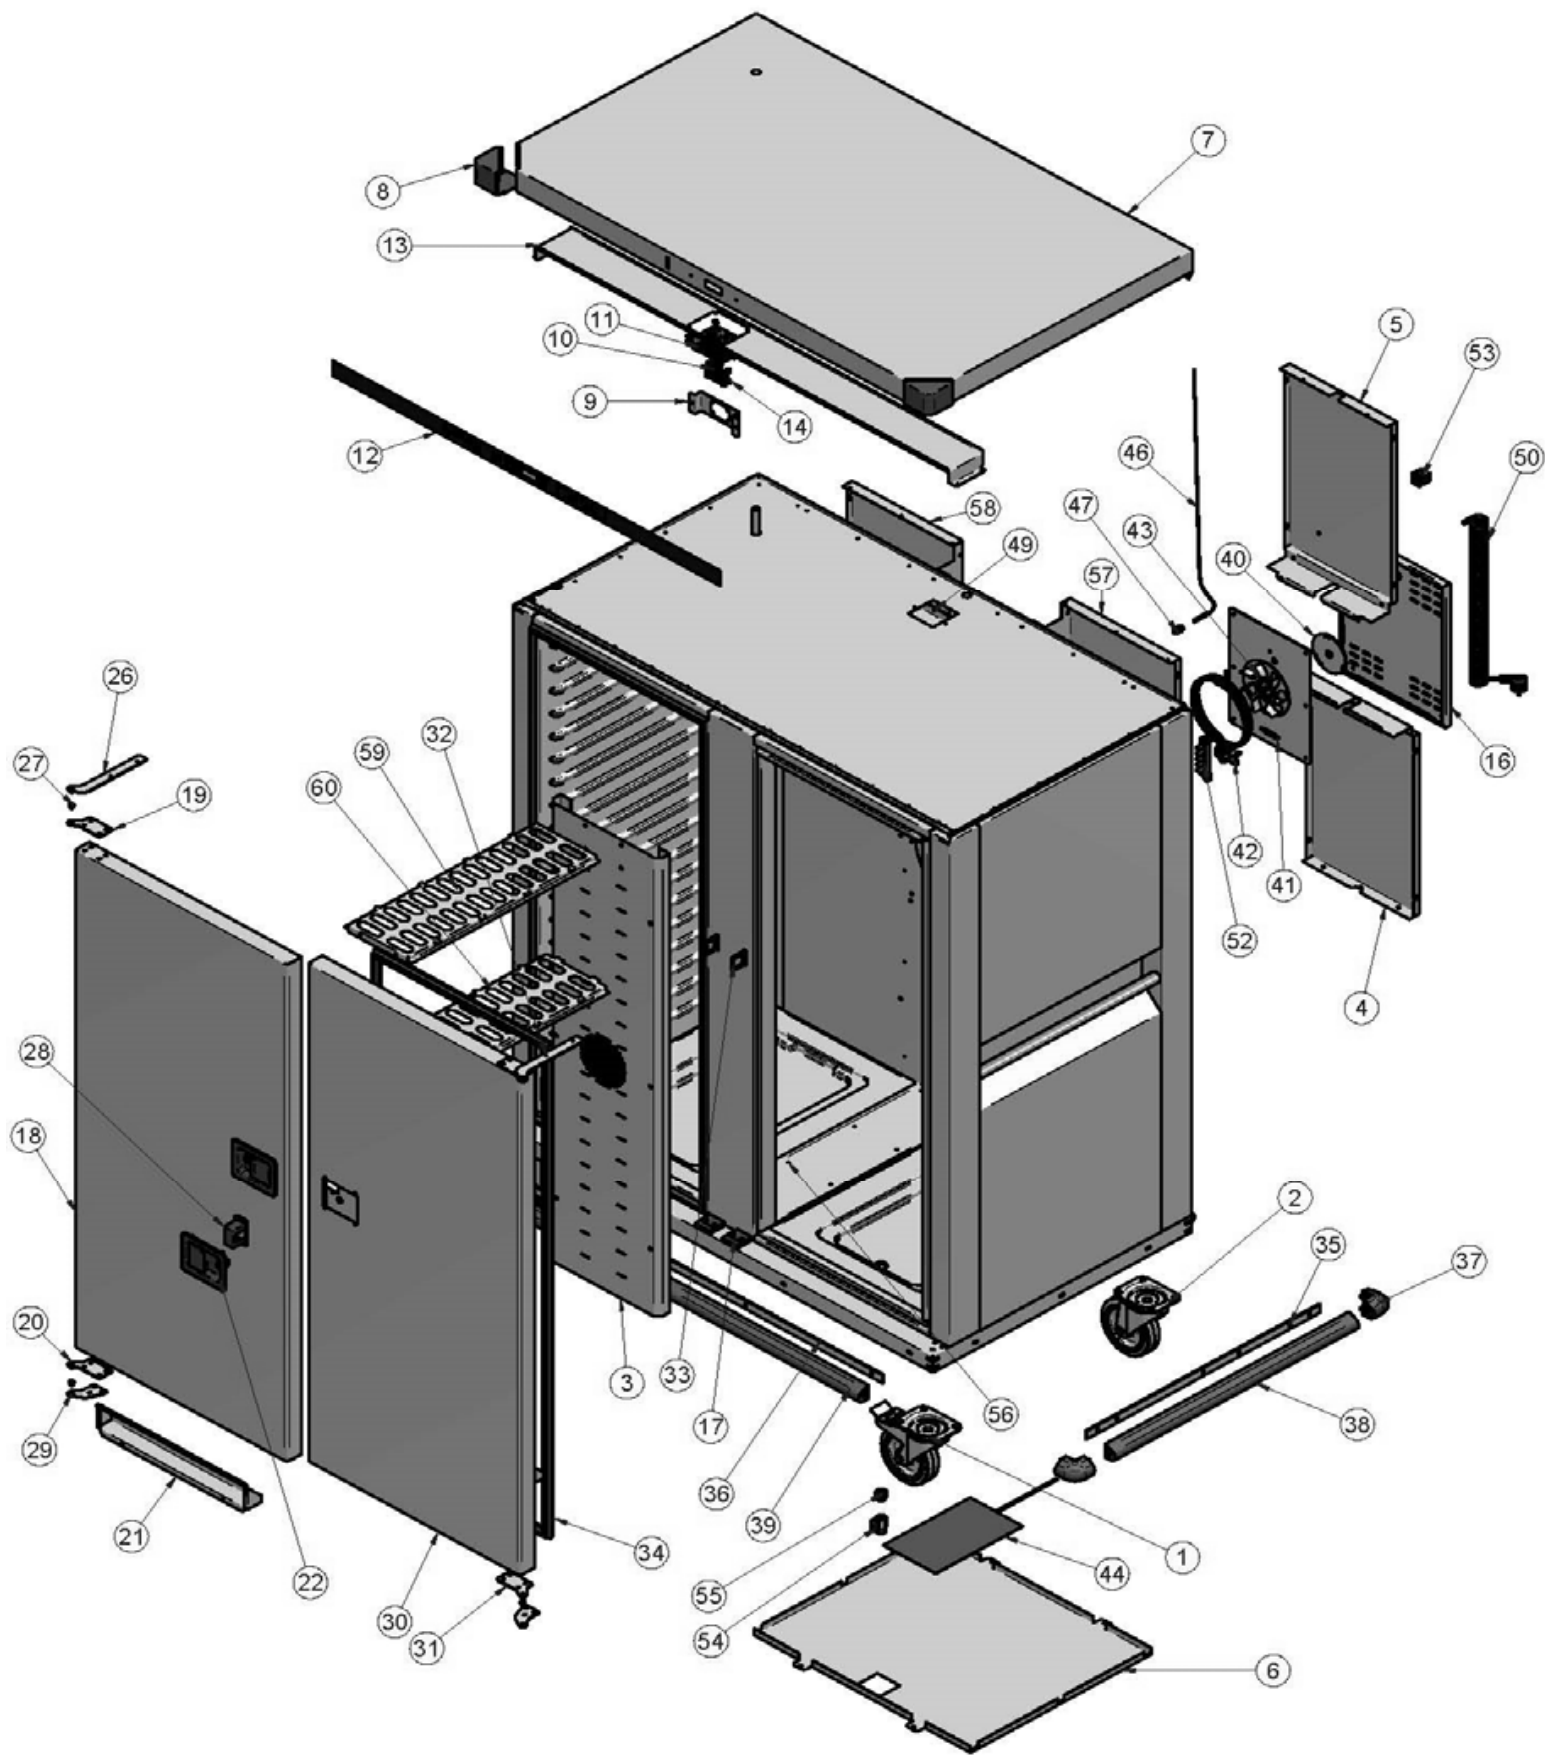

02/2018

Mod: CTH40-EK

Production code: HTB-40

Diamond
catering equipment

***SPARE PARTS
HOT TROLLEYS
- CTH40-EK -***

Rev.: November-2016

**SPARE PARTS
CTH40-EK
01-11-2016**

MODEL