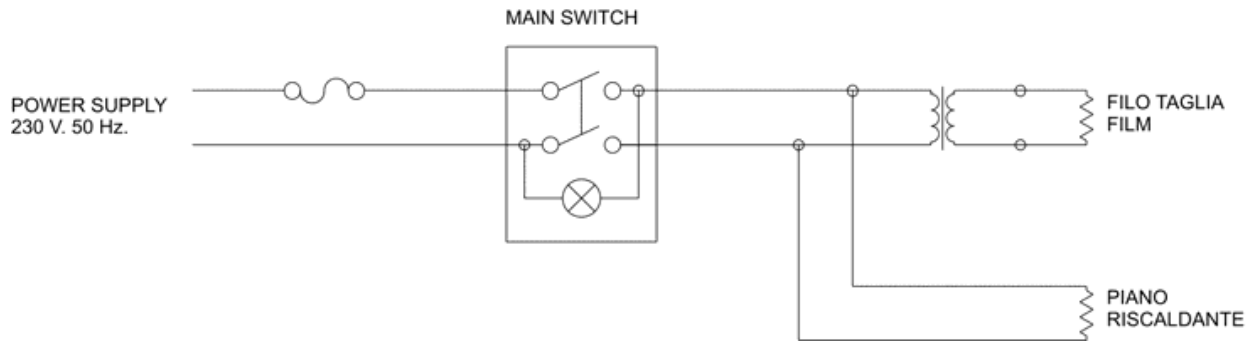

04/2013

Mod: DFE-45

Production code: 40602300

Diamond
catering equipment

- ELECTRICAL CIRCUIT DIAGRAM OF THE DISPENSER 40M-51M-50M2

- ELECTRICAL CIRCUIT DIAGRAM OF THE DISPENSER 45K

- ELECTRICAL CIRCUIT DIAGRAM OF THE DISPENSER 51MB