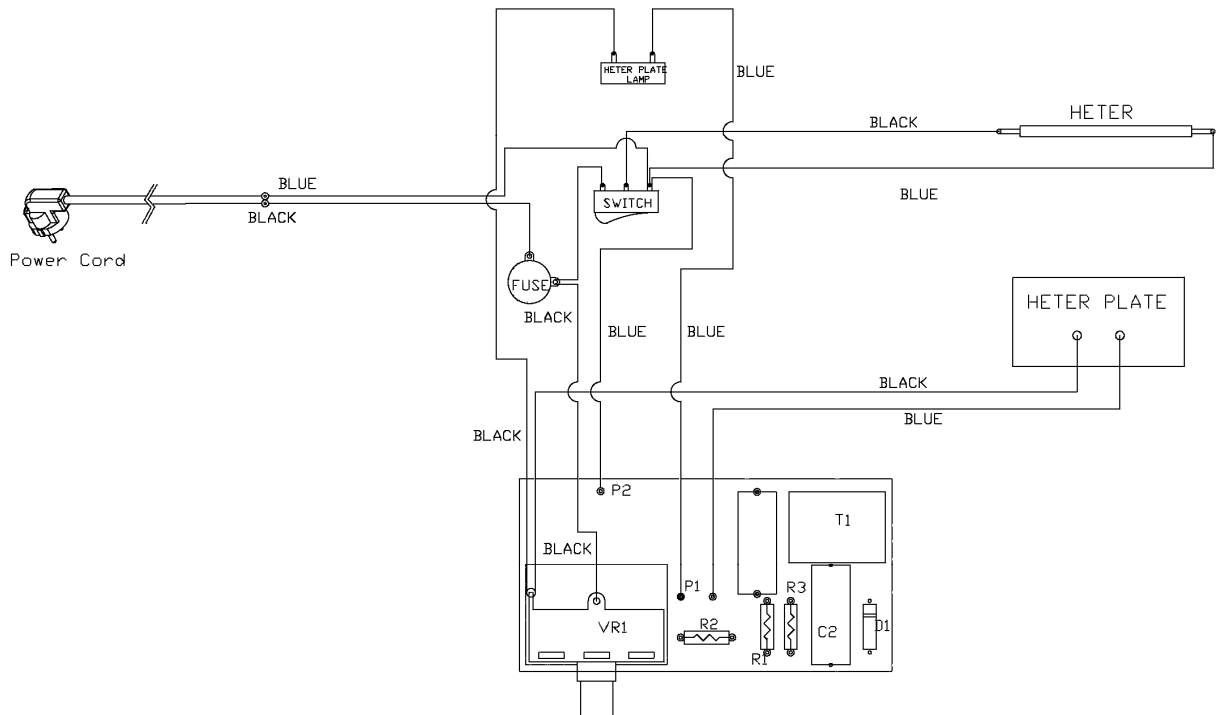

04/2013

Mod: DFE-45

Production code: 40602300

Diamond
catering equipment

- ELECTRICAL CIRCUIT DIAGRAM OF THE DISPENSER 40M-51M-50M2

- ELECTRICAL CIRCUIT DIAGRAM OF THE DISPENSER 45K

- ELECTRICAL CIRCUIT DIAGRAM OF THE DISPENSER 51MB