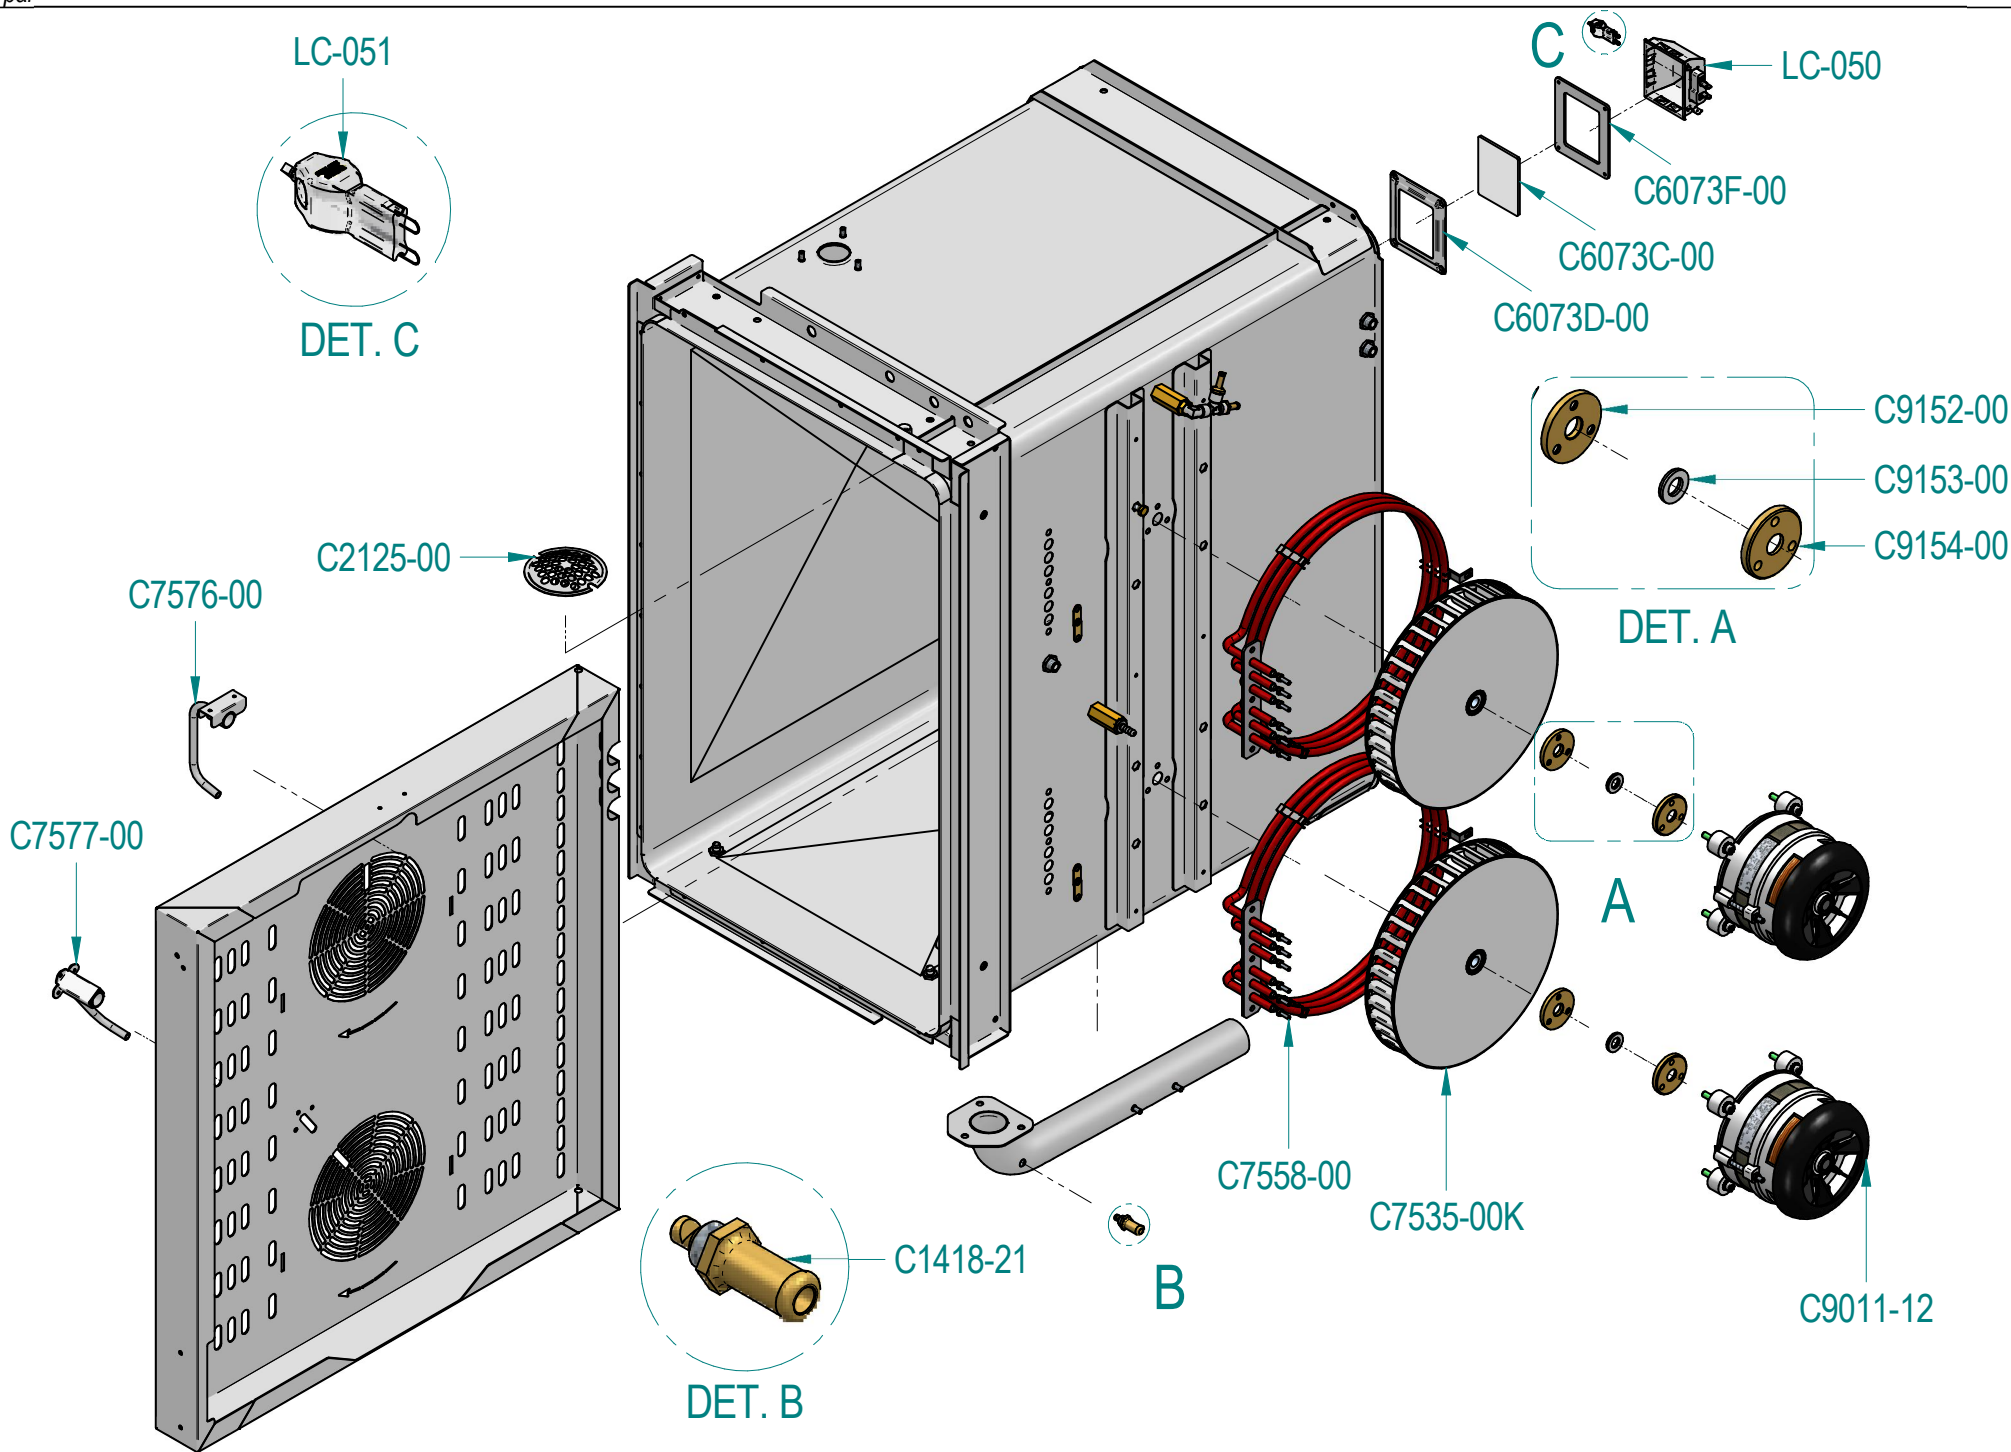

01/2014

Mod: DFV-1011/N

Production code: RDA-110E ER 06DI 52

Diamond
catering equipment

FX0077-00