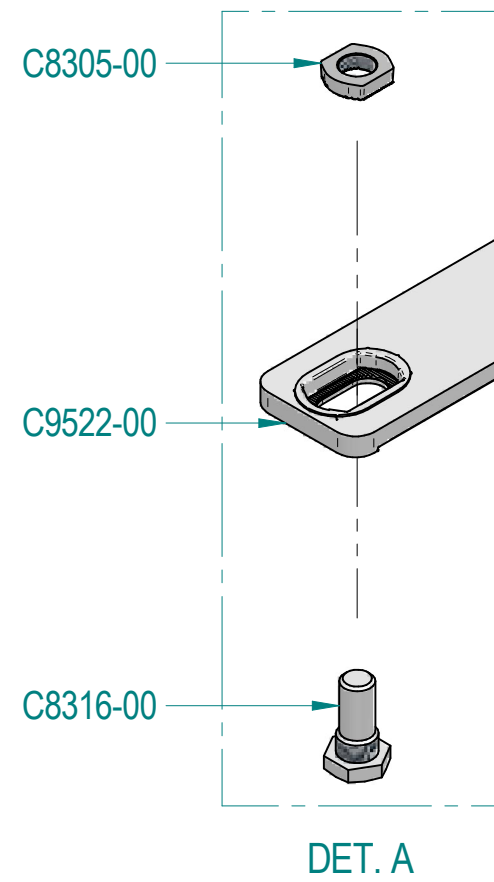

01/2014

Mod: DFV-1011/N

Production code: RDA-110E ER 06DI 52

Diamond
catering equipment

FX0077-00