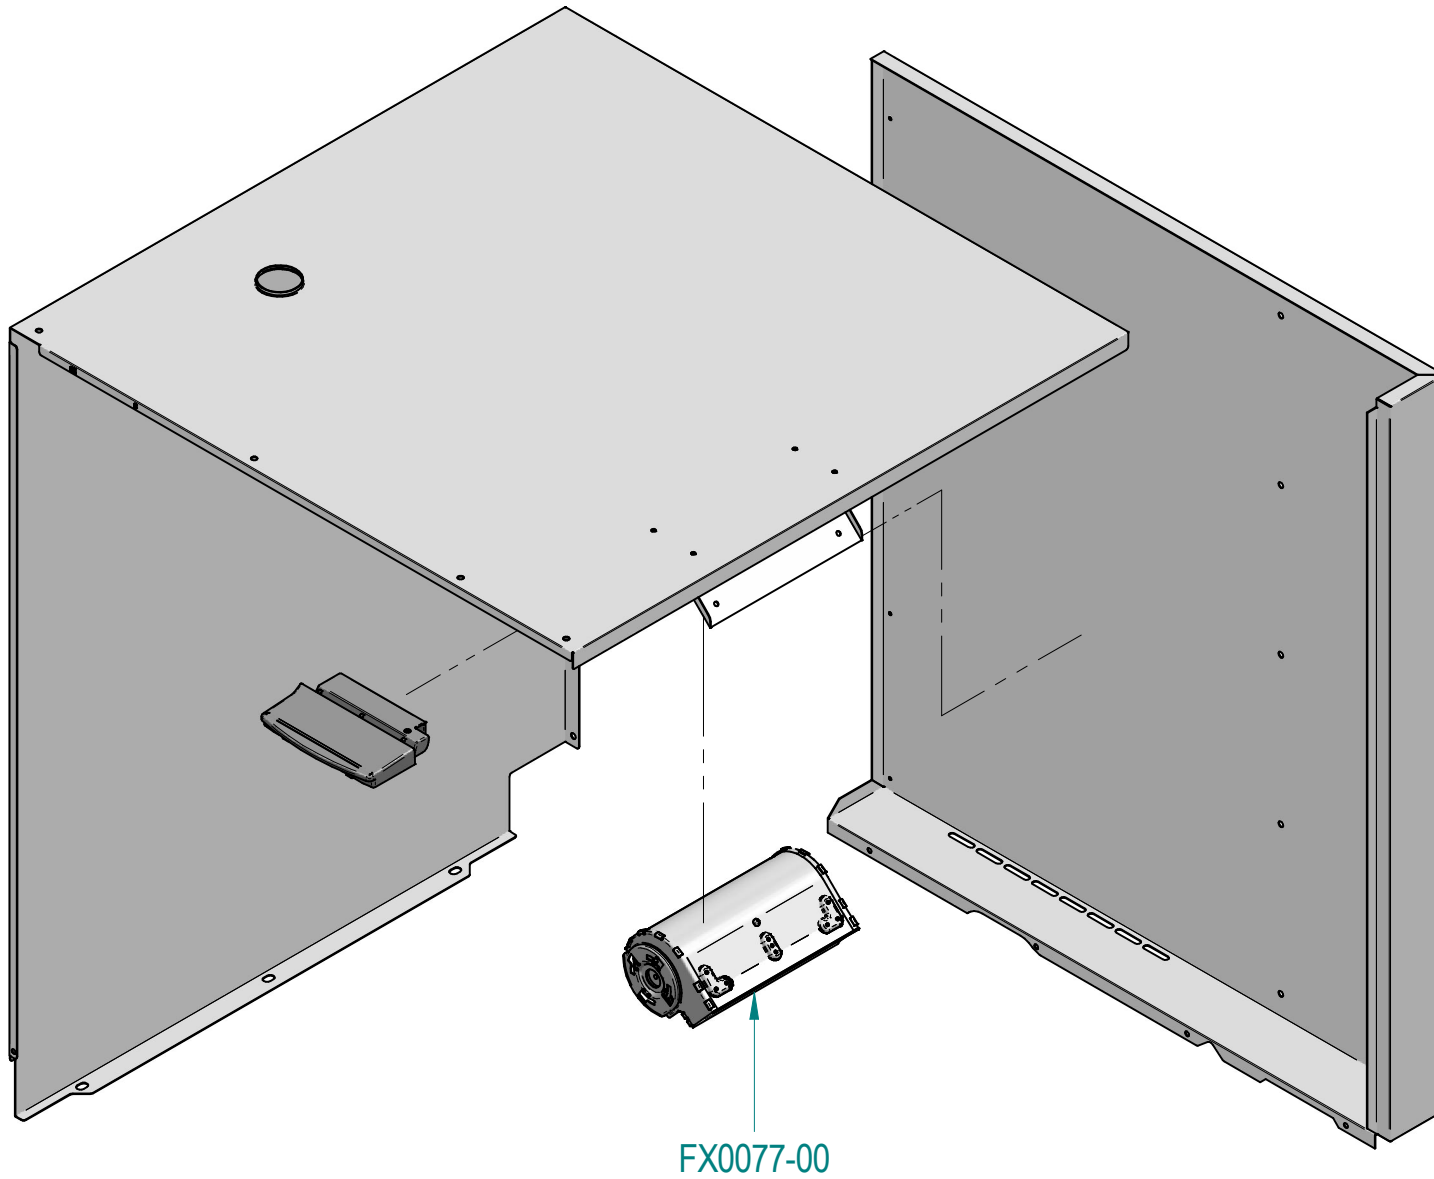

01/2014

Mod: DFV-1011/N

Production code: RDA-110E ER 06DI 52

Diamond
catering equipment

FX0077-00