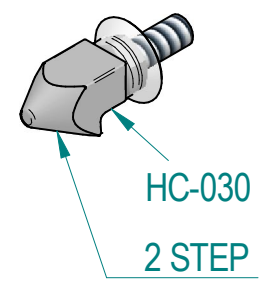

01/2014

Mod: DFV-1011/N

Production code: RDA-110E ER 06DI 52

Diamond
catering equipment

FX0077-00