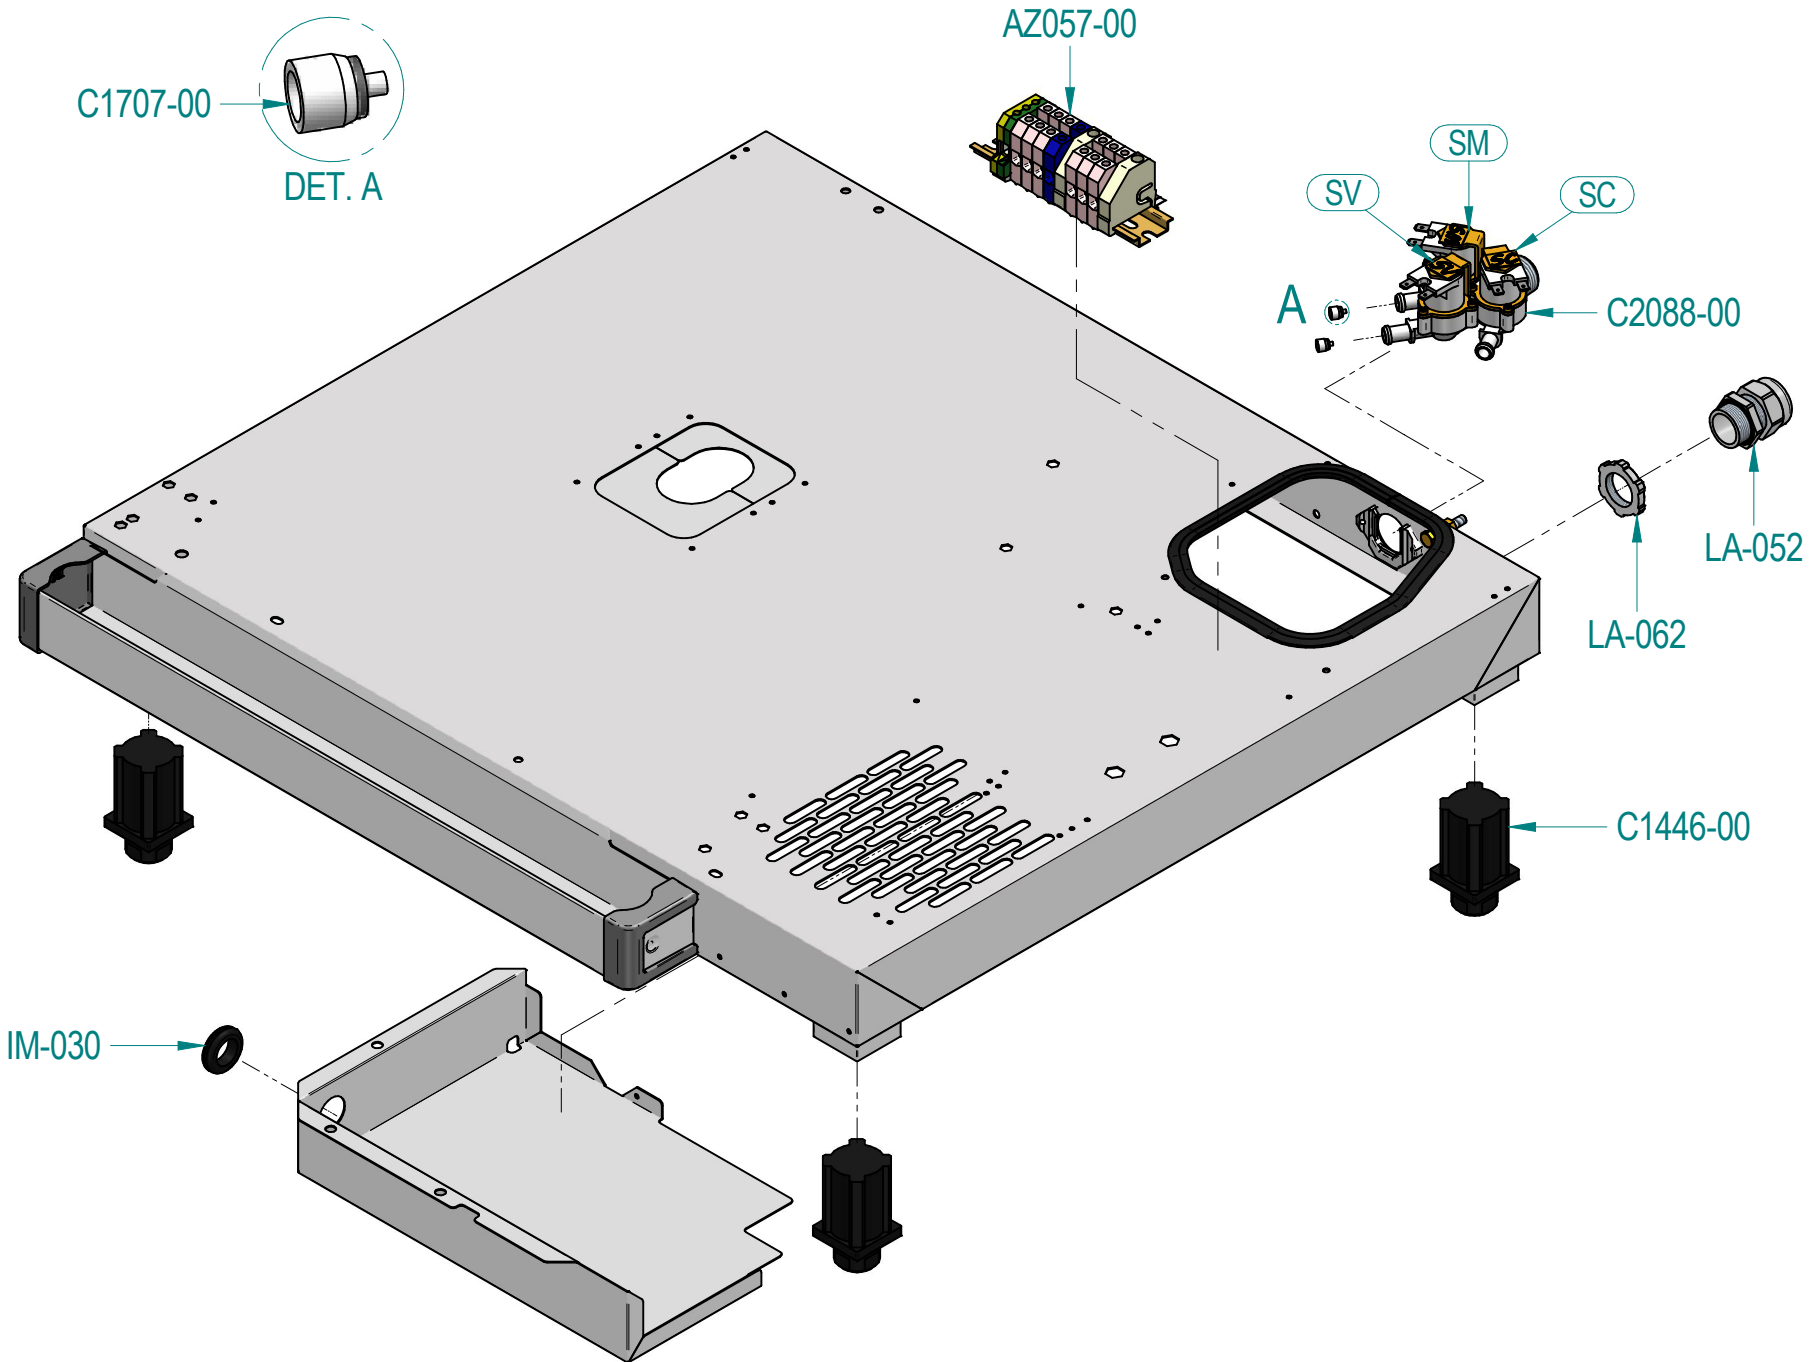

01/2014

Mod: DFV-1011/N

Production code: RDA-110E ER 06DI 52

Diamond
catering equipment

FX0077-00