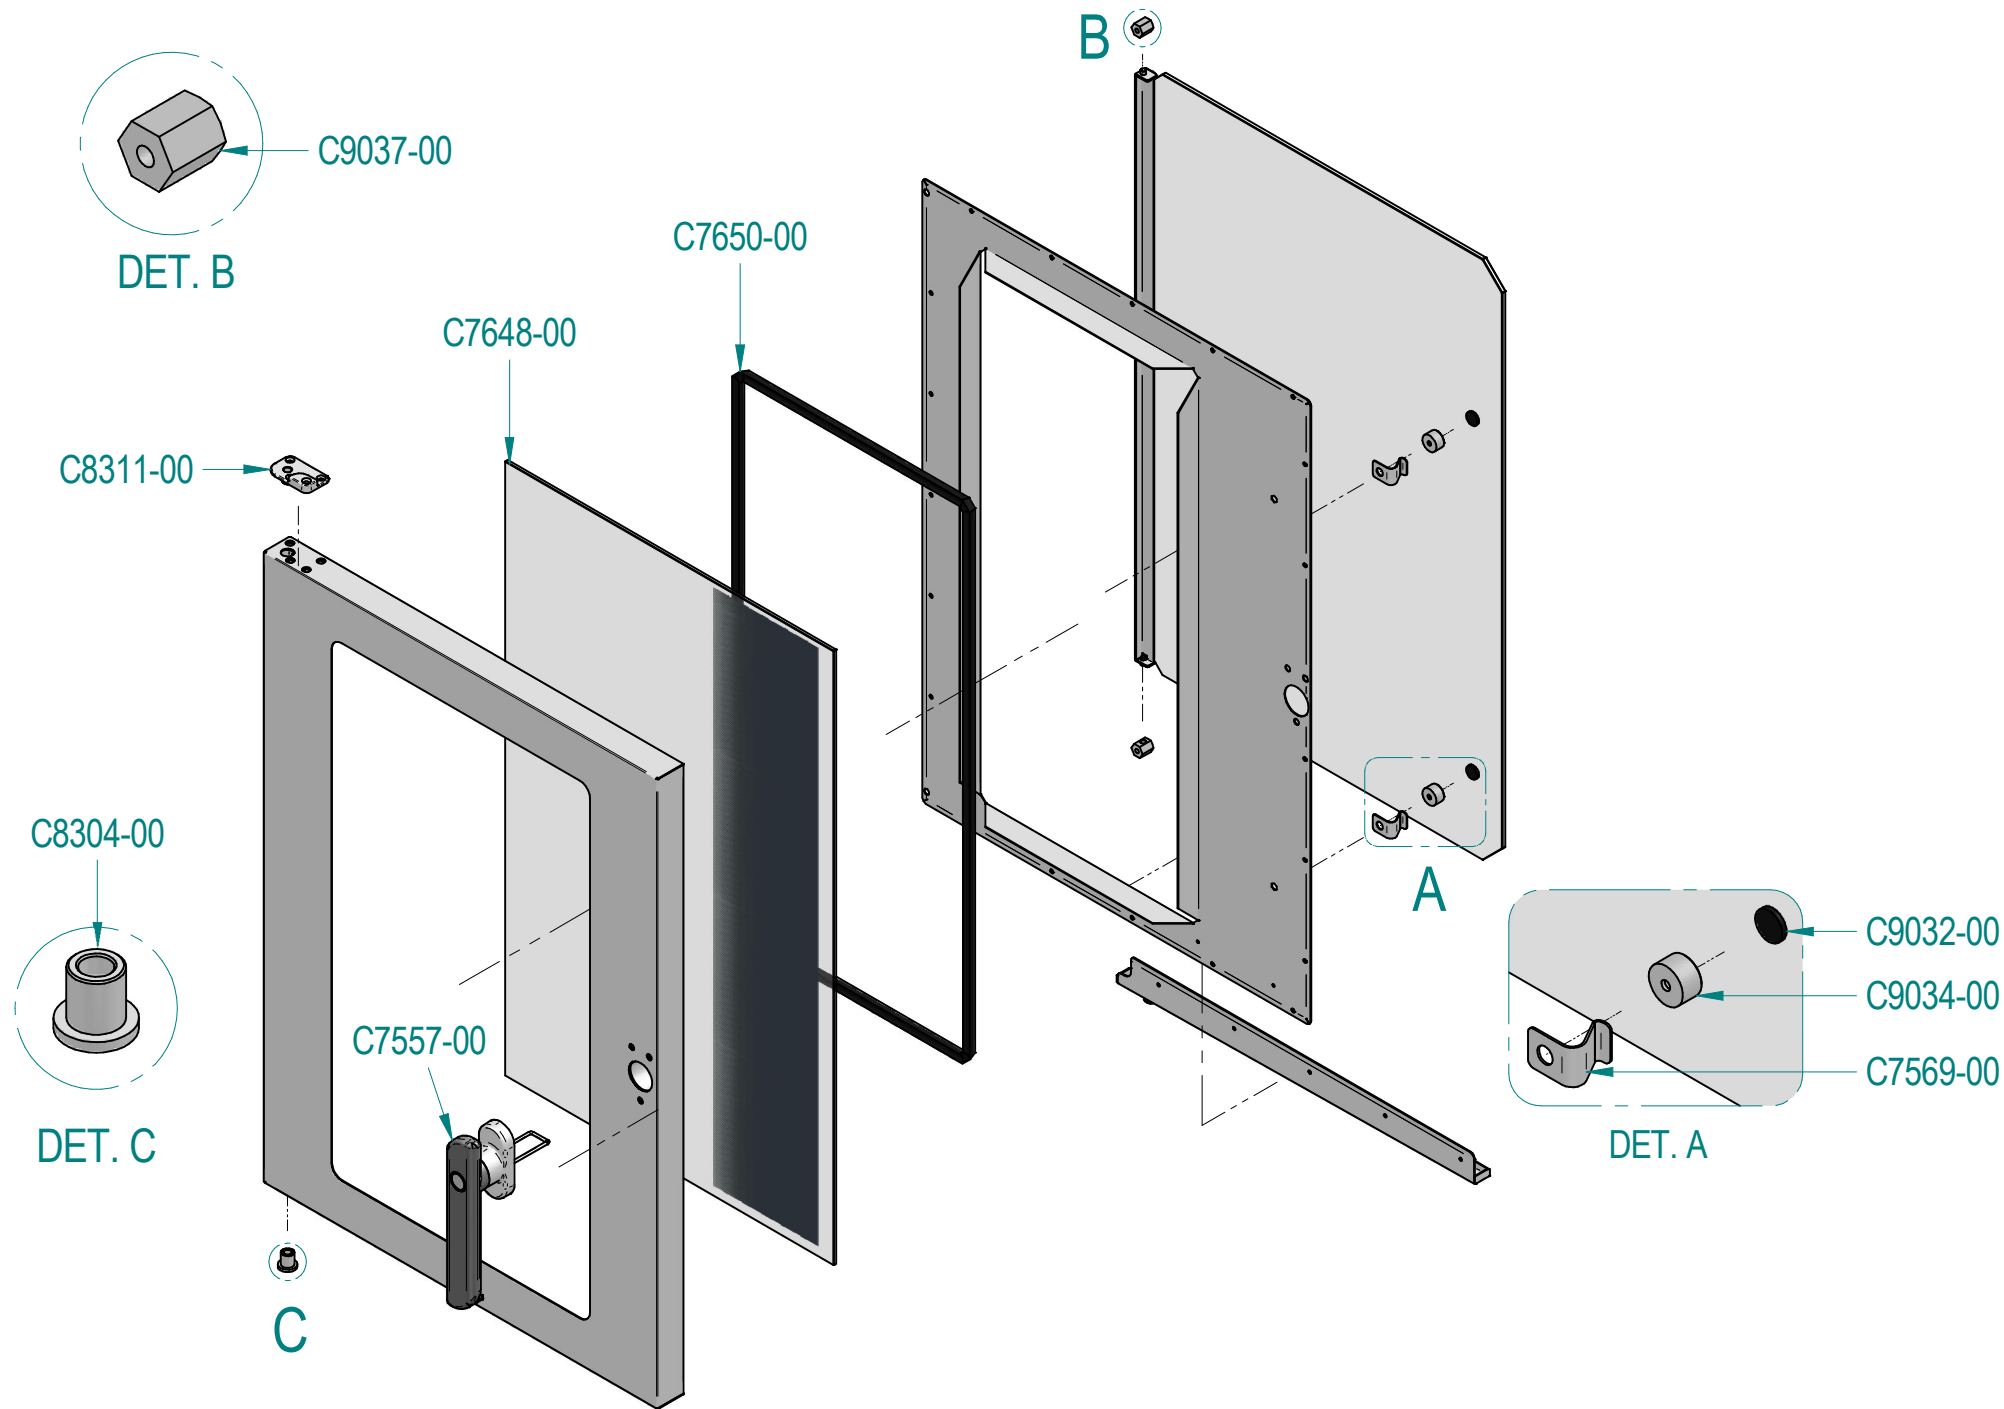

01/2014

Mod: DFV-1011/N

Production code: RDA-110E ER 06DI 52

Diamond
catering equipment

FX0077-00