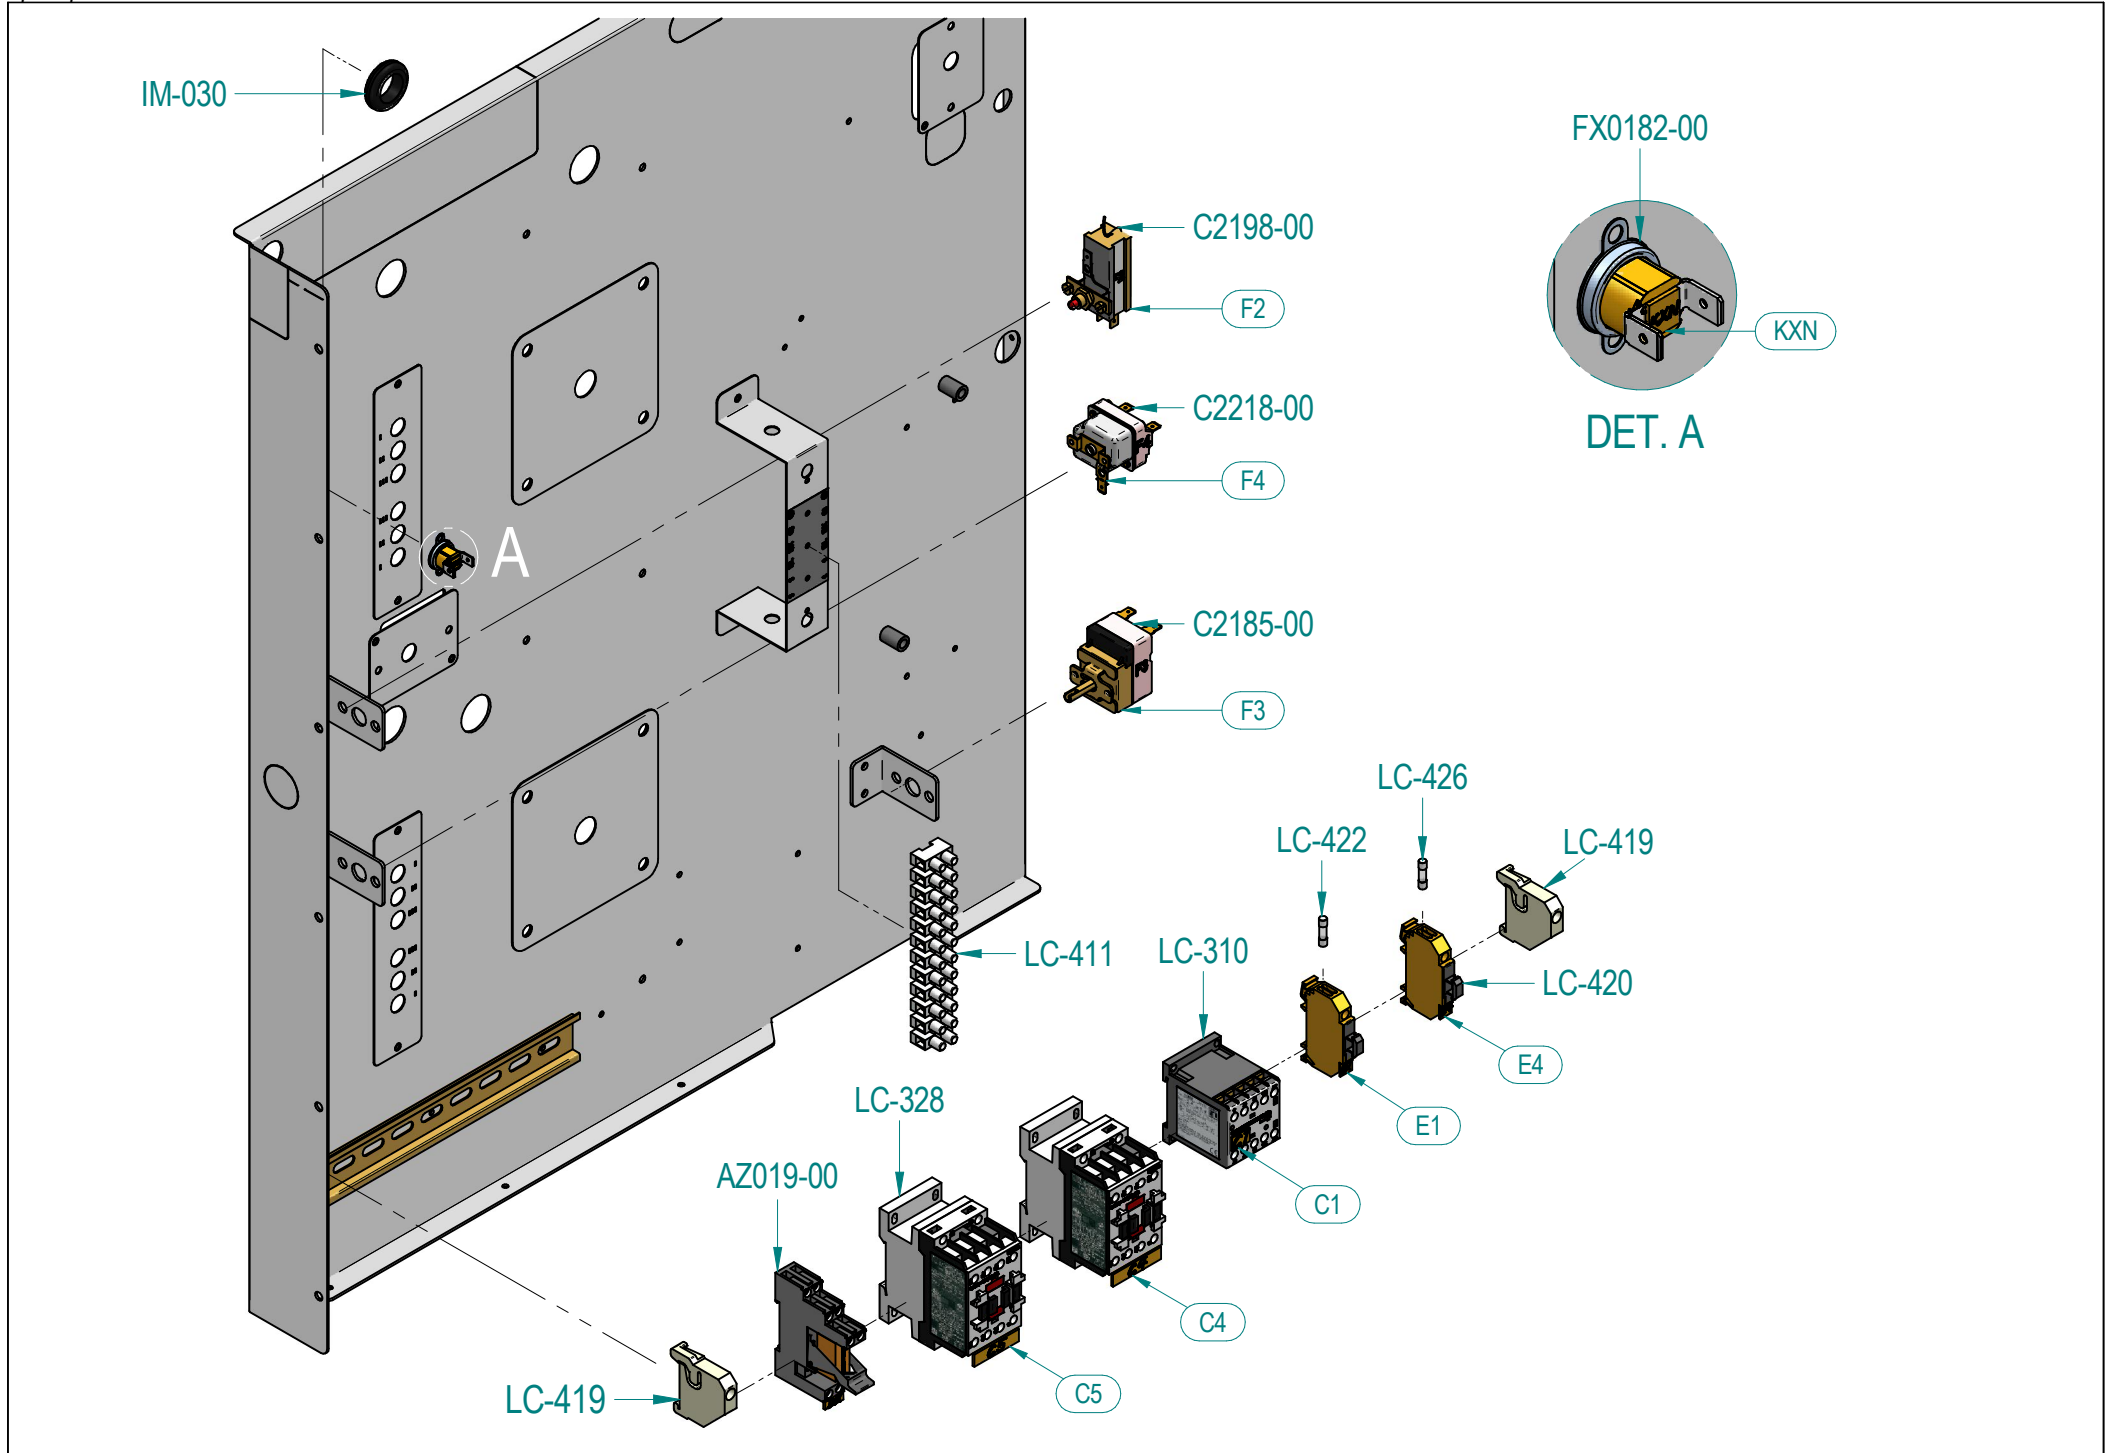

01/2014

Mod: DFV-1011/N

Production code: RDA-110E ER 06DI 52

Diamond
catering equipment

FX0077-00