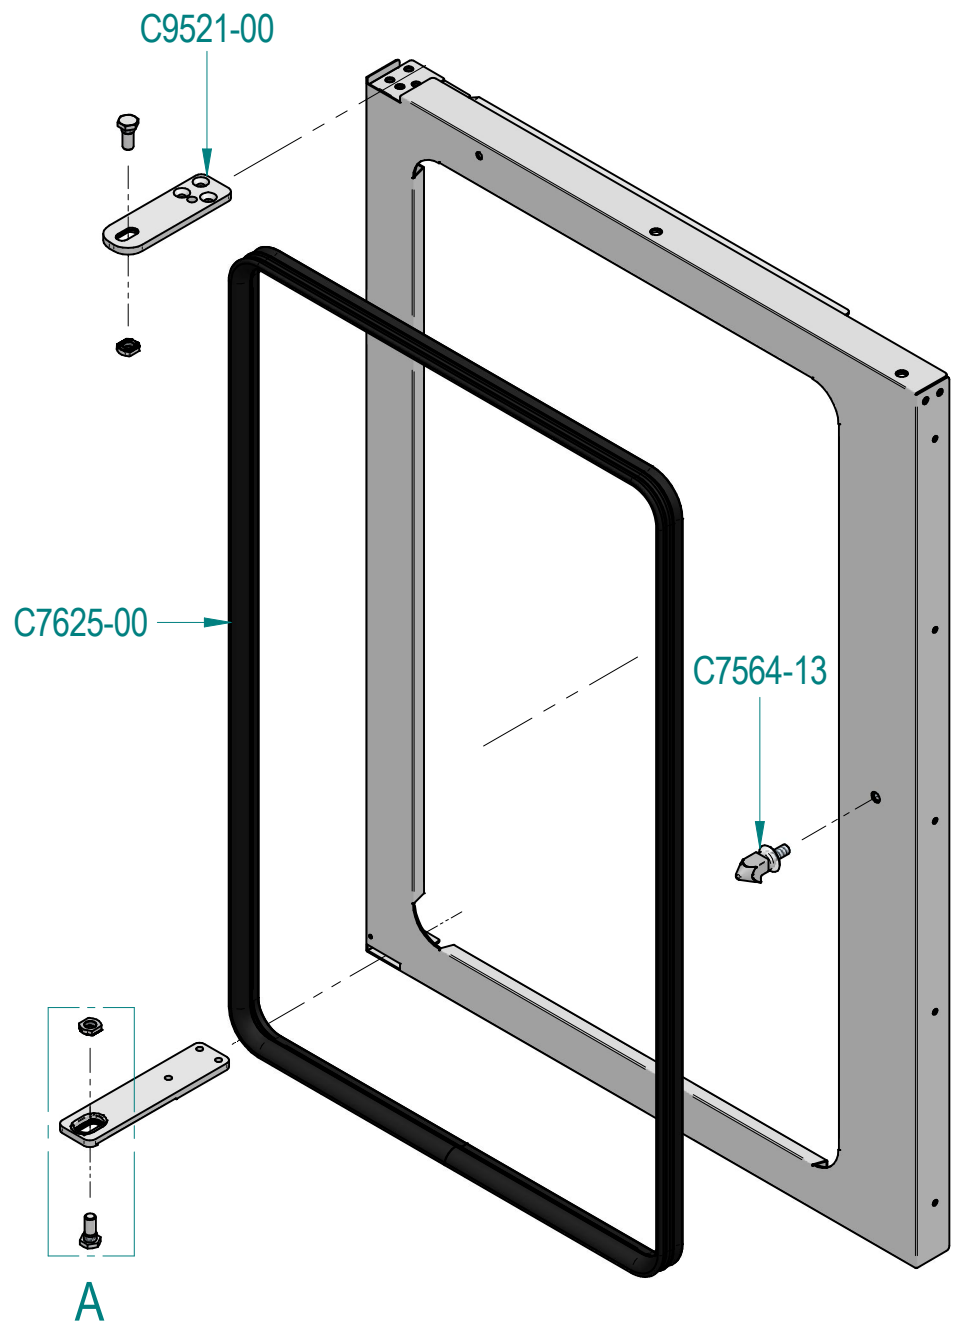

01/2014

Mod: DFV-1011/N

Production code: RDA-110E ER 06DI 52

Diamond
catering equipment

FX0077-00