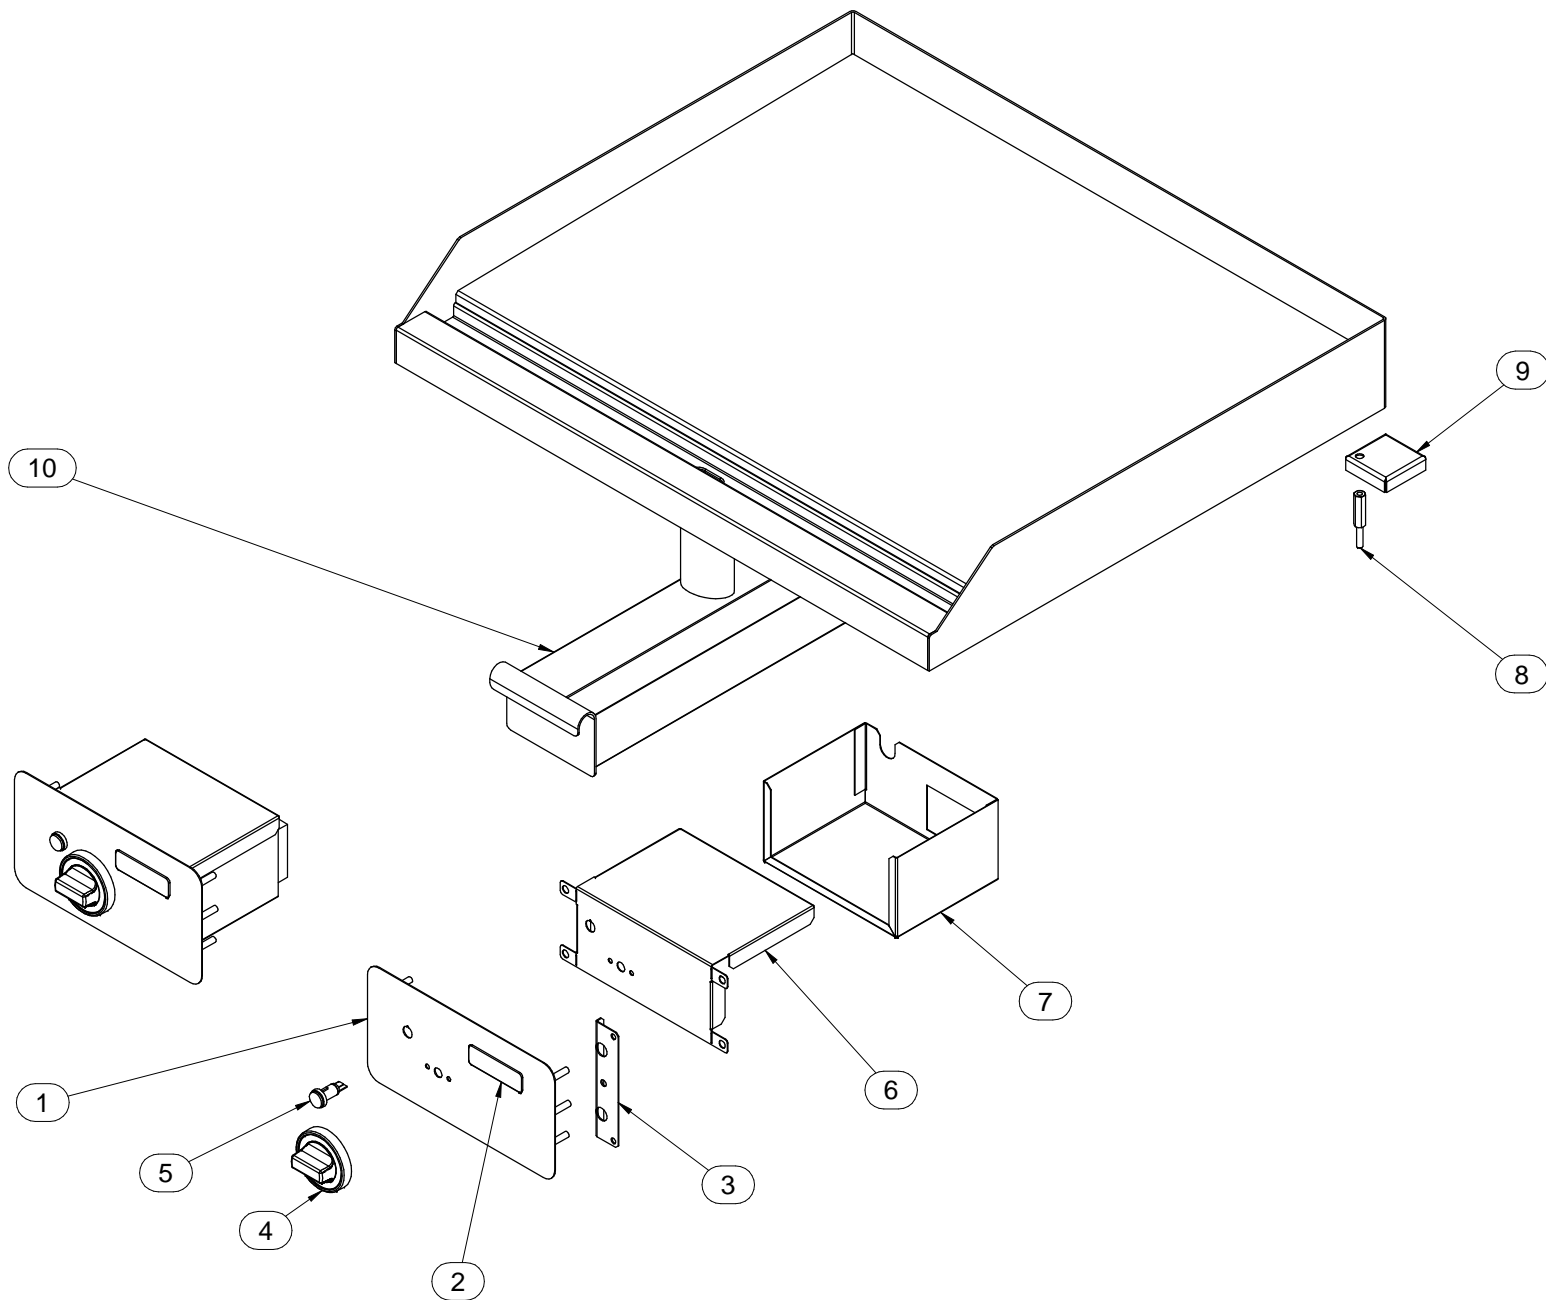

11/2016

Mod: EDI/PLCD4

Production code: 65/40 FTE-CR-D

Diamond
catering equipment

Mod./Type: **_65/... FT...E...-D**

cod./num. 2532343.00

data/date: 02/11/2016

Mod./Type: **_65/... FT...E...-D**