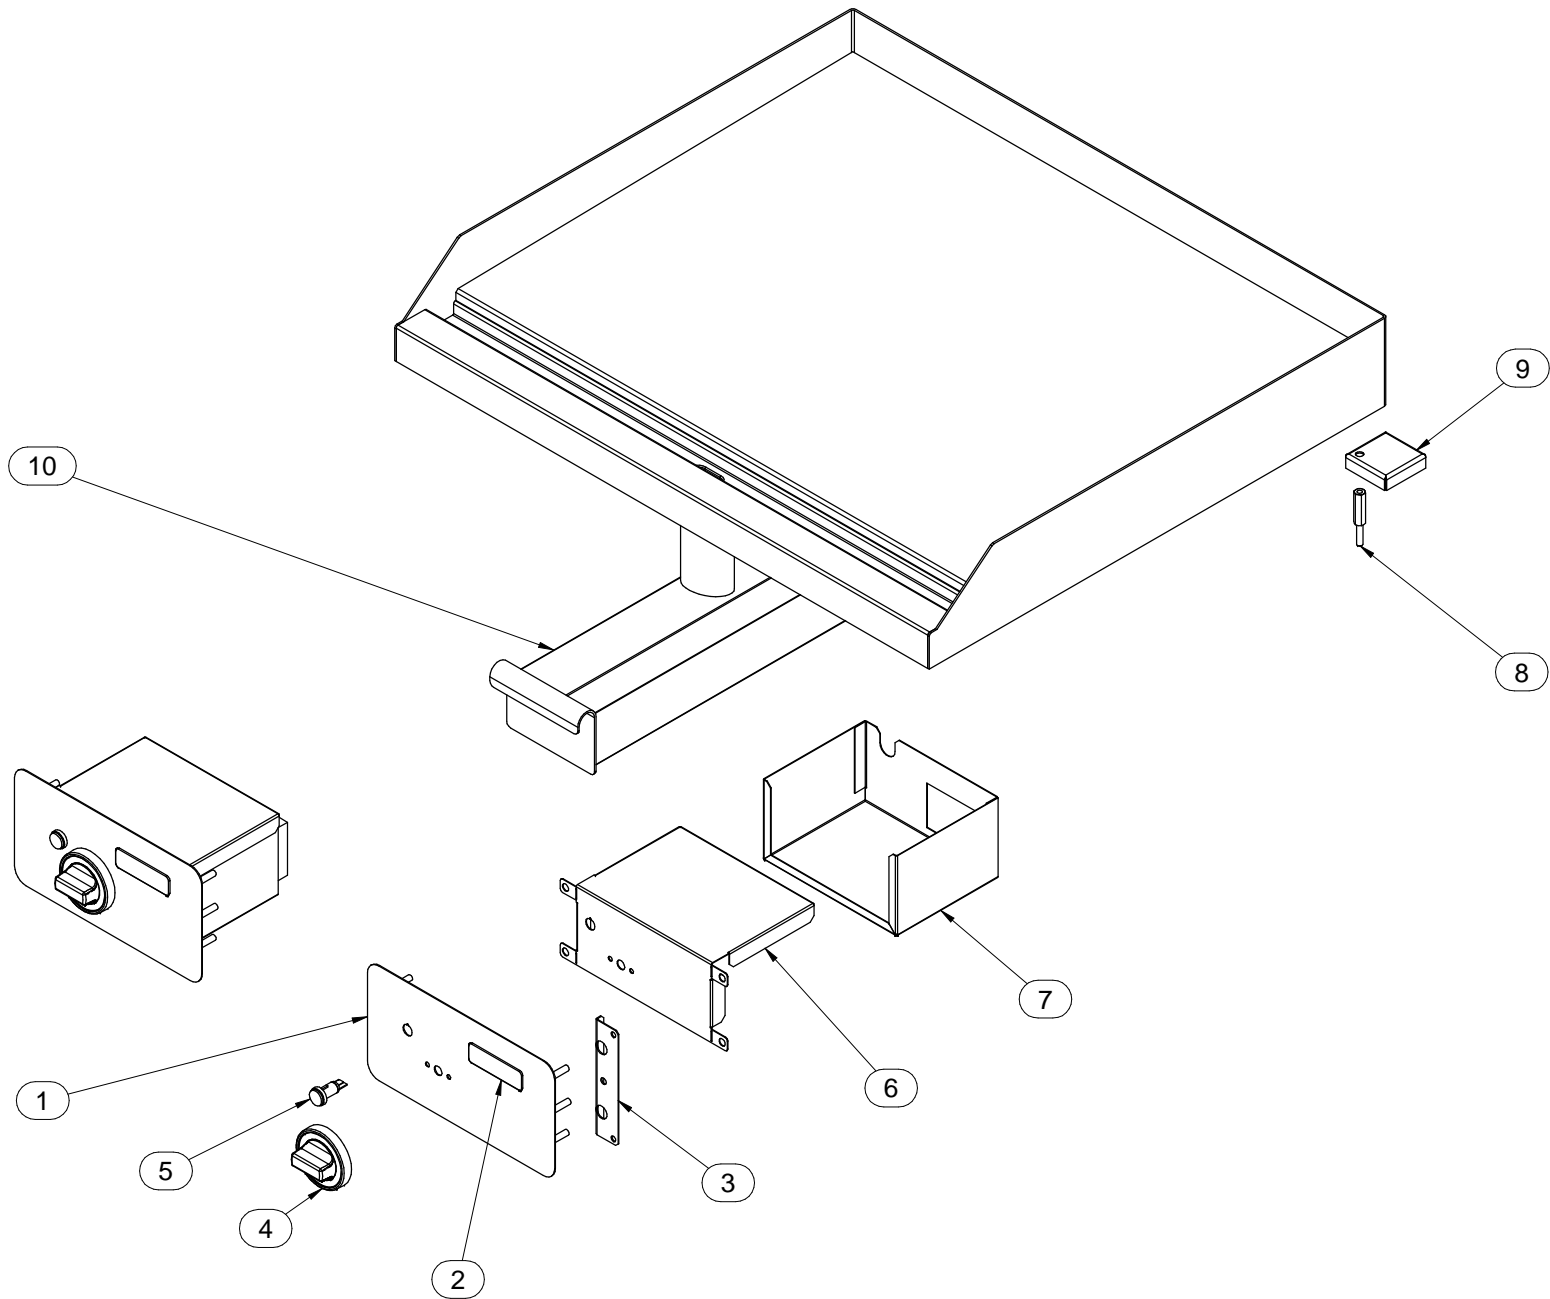

11/2016

Mod: EDI/PLCD7 (230V/3)

Production code: 65/70 FTE-CR-D (230V/3)

Diamond
catering equipment

Mod./Type: **_65/... FT...E...-D**

cod./num. 2532343.00

data/date: 02/11/2016

Mod./Type: **_65/... FT...E...-D**