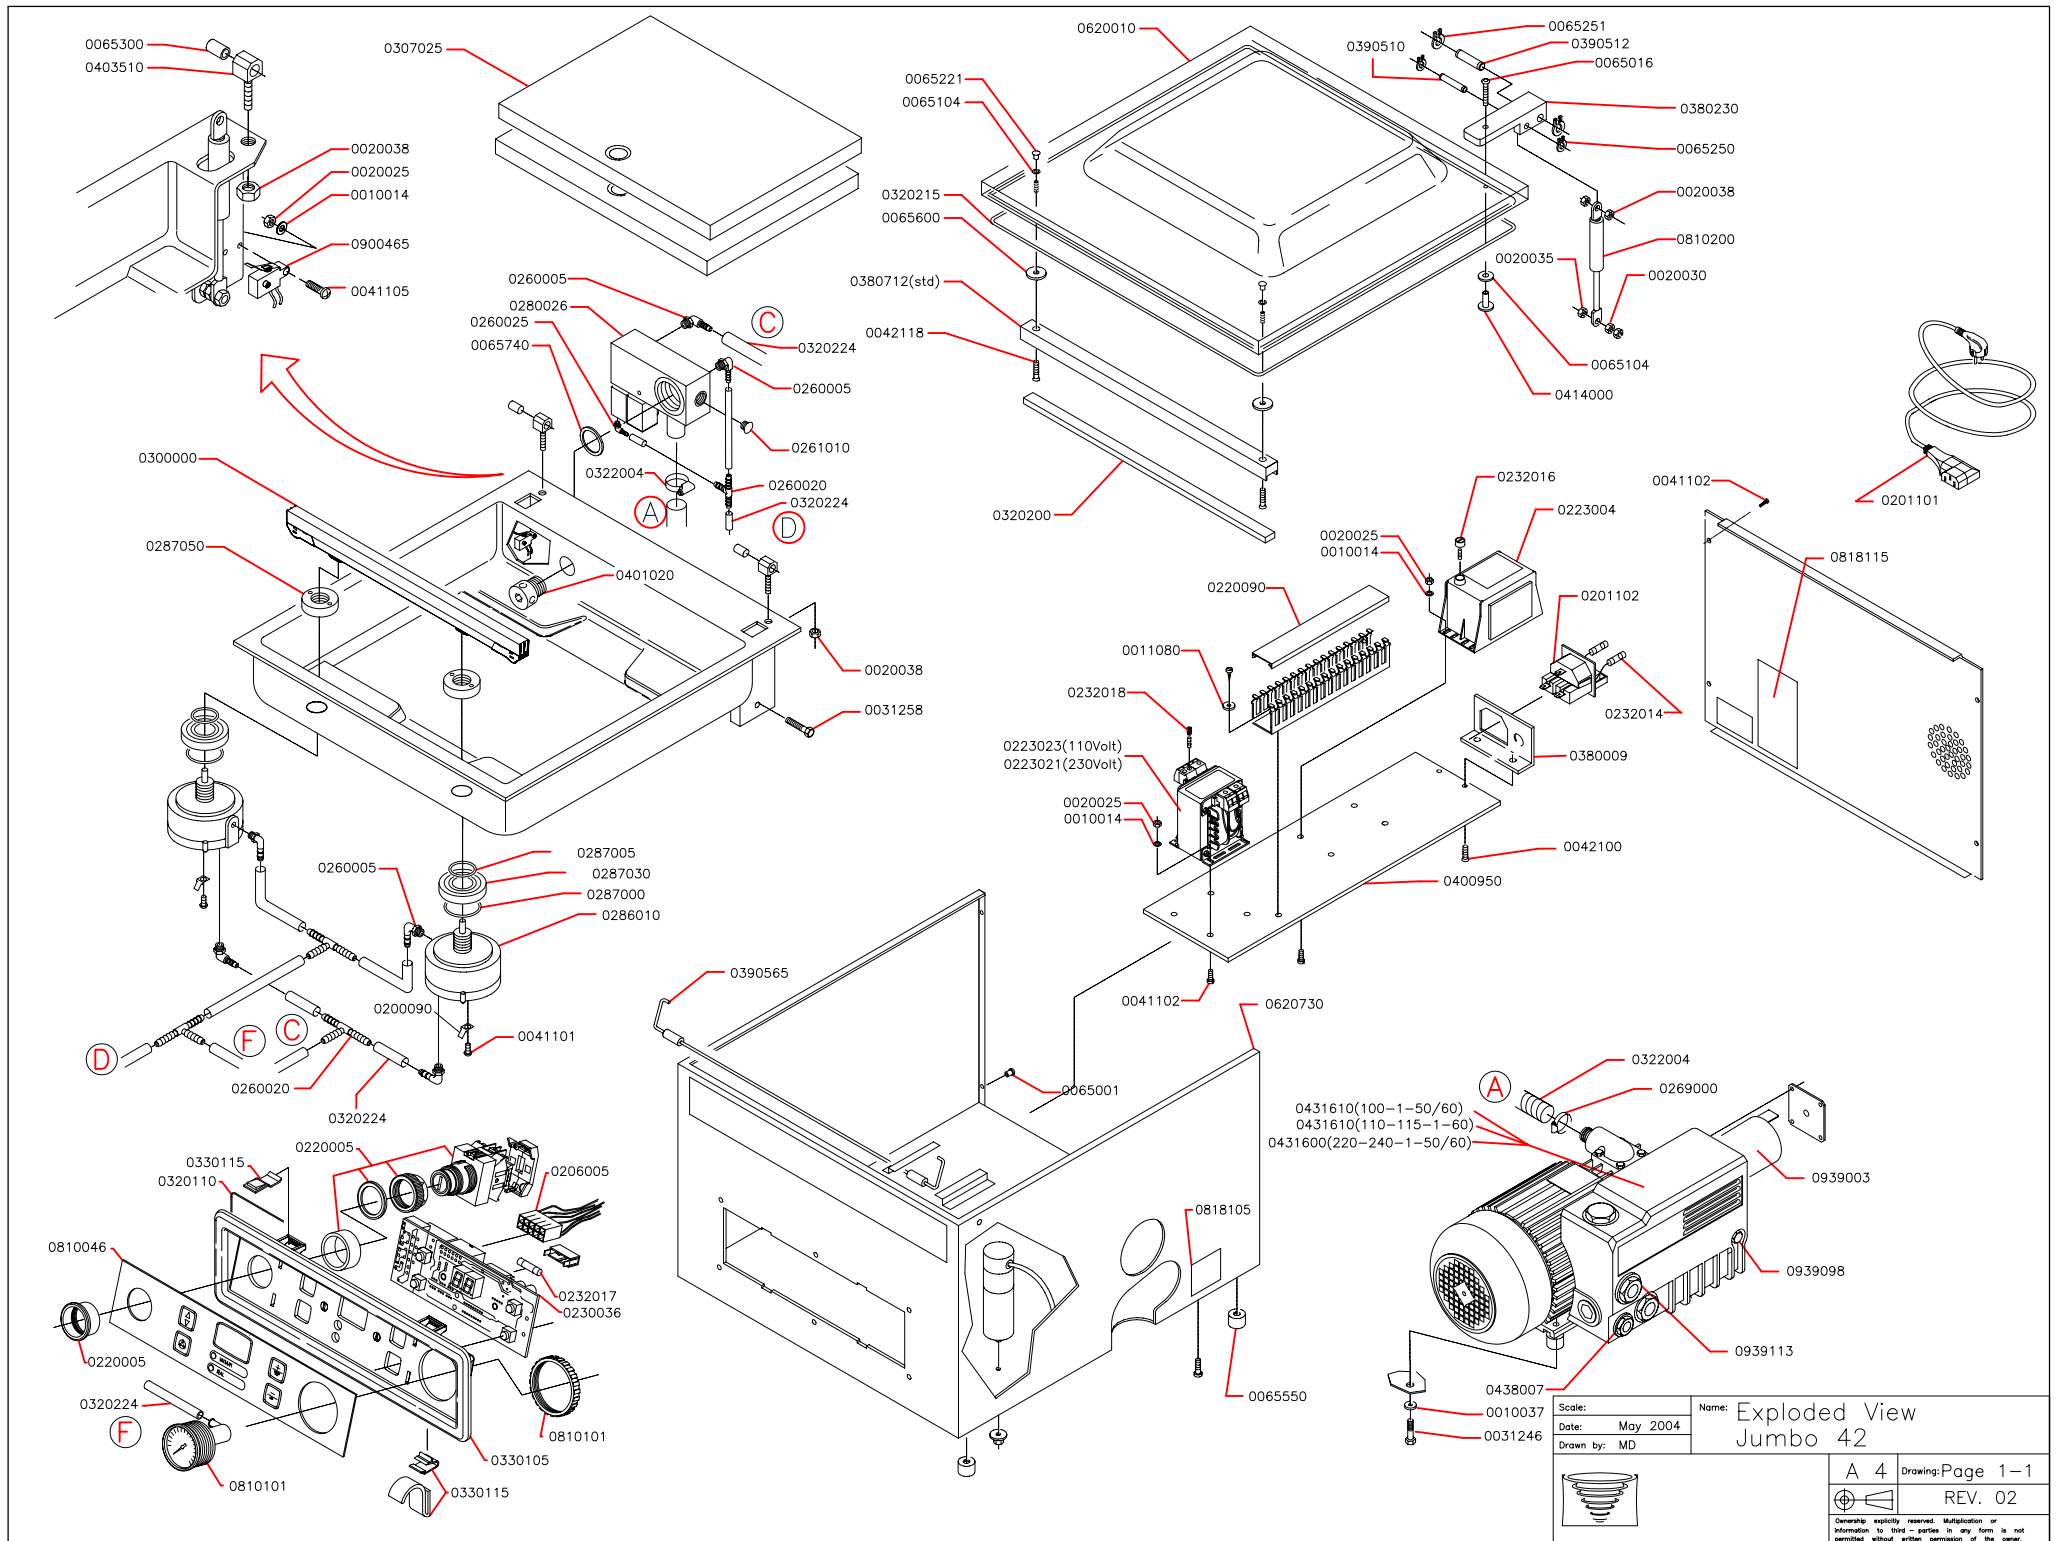

# Mod: GA-104/N

Production code: Jumbo 42

**Diamond**  
catering equipment

Scale:	Name: Exploded View Jumbo 42
Date: May 2004	
Drawn by: MD	
A 4 Drawing: Page 1-1	
REV. 02	
<small>Copyrights explicitly reserved. Multiplication or information to third parties in any form is not permitted without written permission of the owner.</small>	