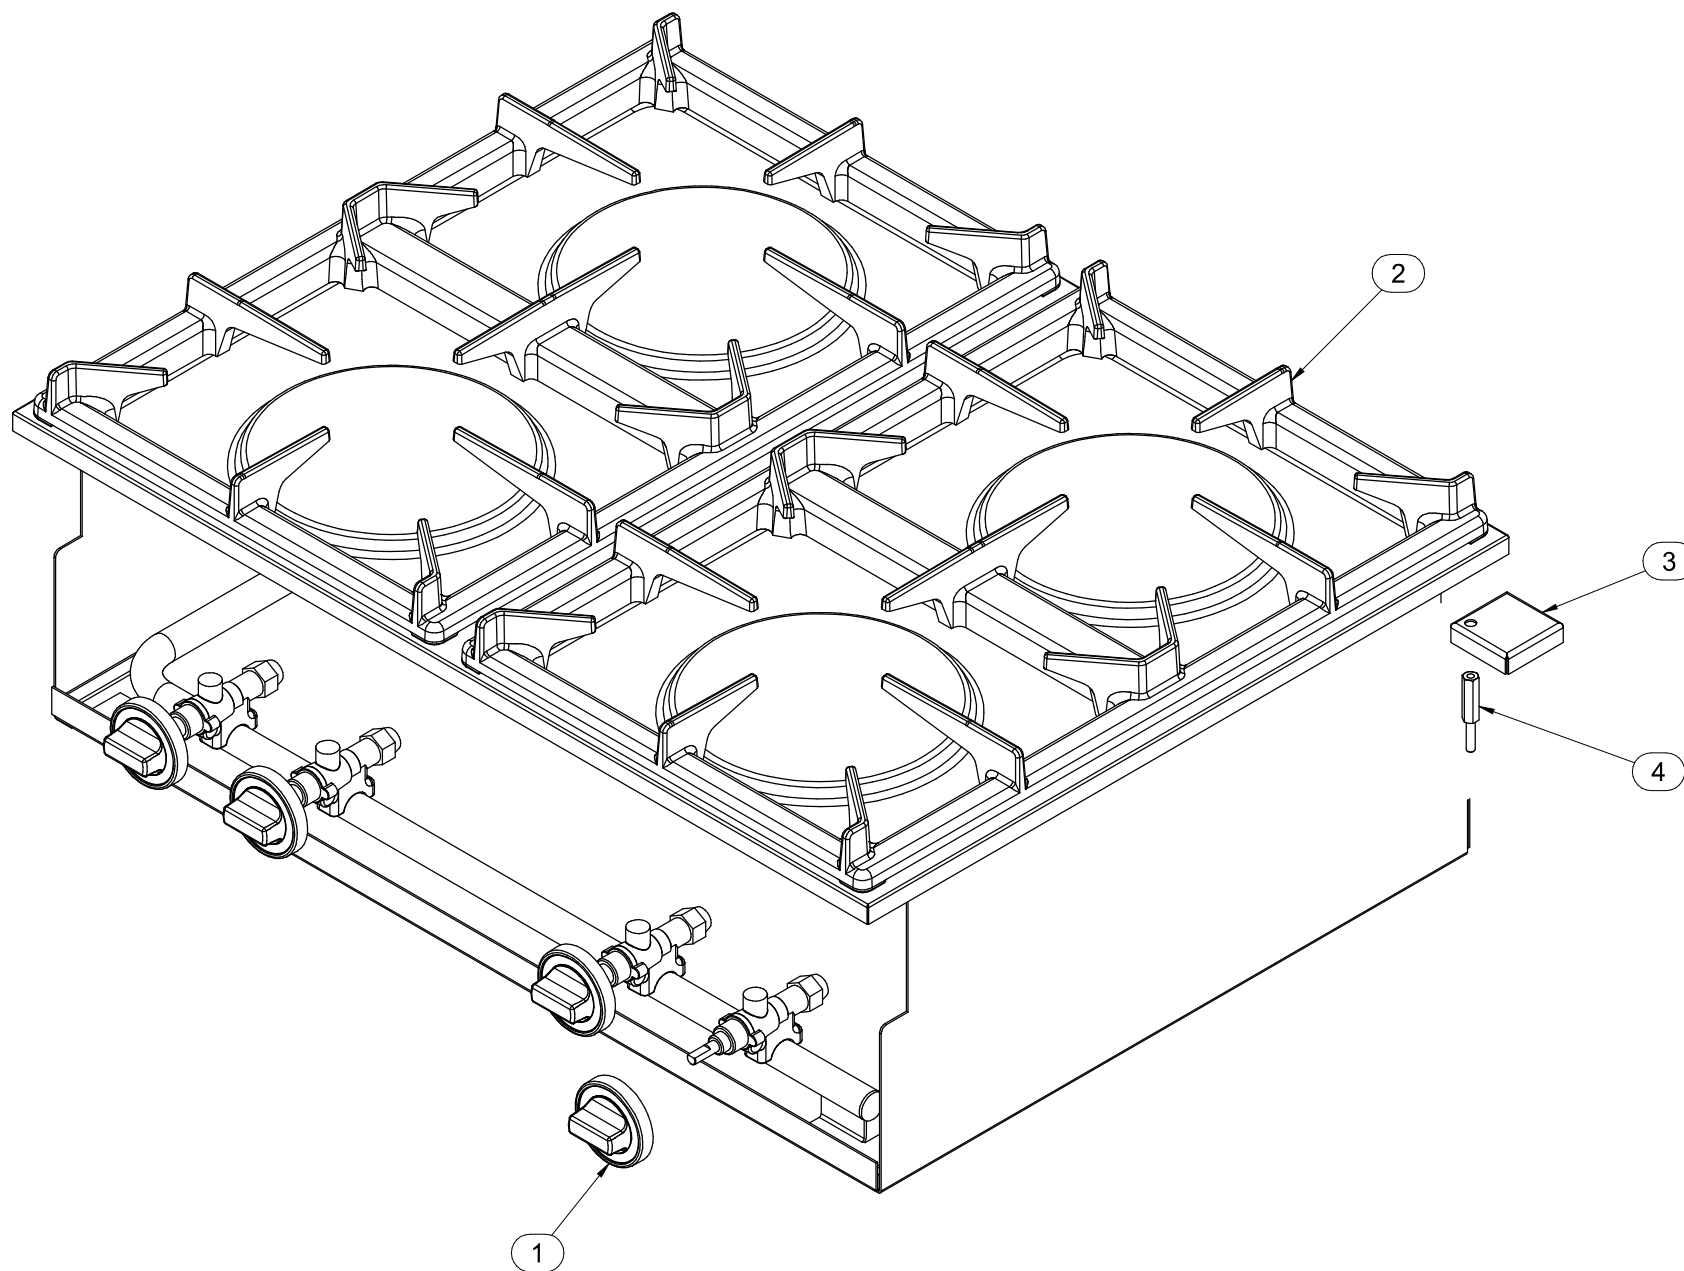

11/2016

Mod: GDI/2F4

Production code: 65/40 PCG-D

Diamond
catering equipment

Mod./Type: **_65/... PCG-D**

cod./num. 2532328.00

data/date: 26/10/2016

Mod./Type: **_65/... PCG-D**