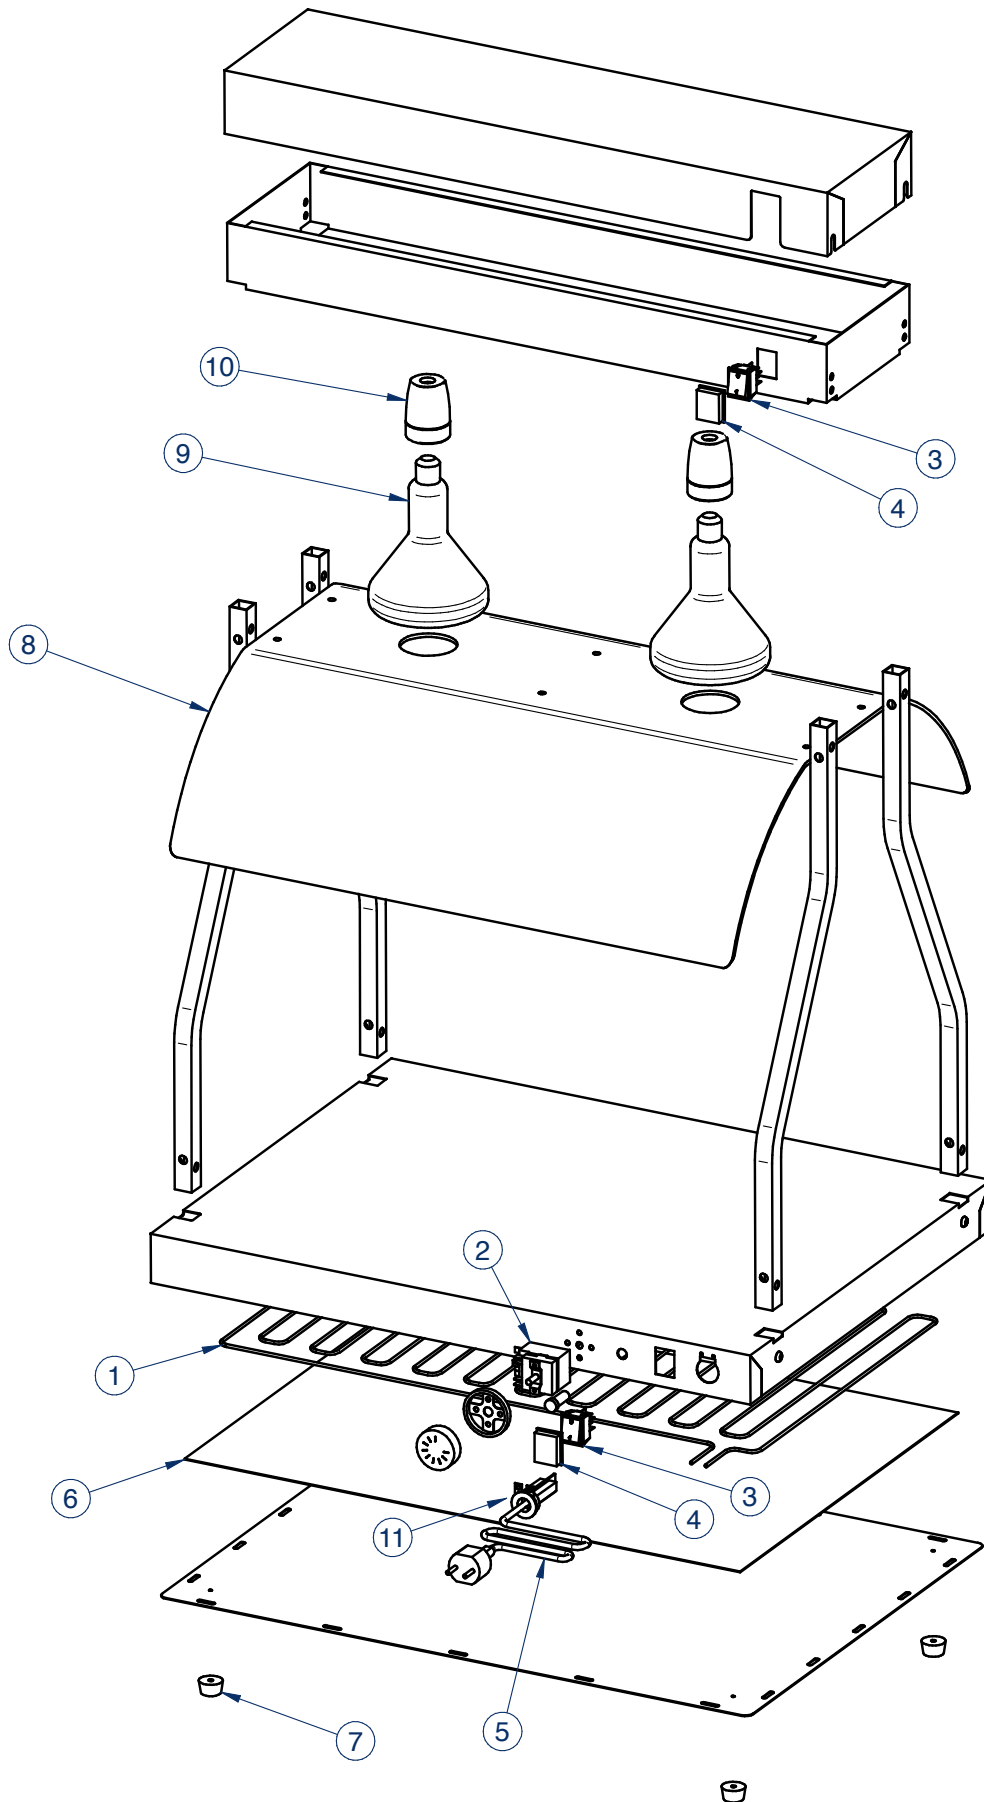

07/2017

Mod: LR/325-T

Production code: 9568T

Diamond
catering equipment

COUNTERTOP HOTPLATES WITH INFRARED OVERHEAD GANTRY AND INFRARED OVERHEAD GANTRY

Art. 9564
Art. 9566
Art. 9568
Art. 9570

Art. 9568

Art. 9564T
Art. 9566T
Art. 9568T
Art. 9570T

Art. 9568T

Art. 9566S
Art. 9568S
Art. 9570S

Art. 9568S

Spare parts

Pos.	Code	Description	9564	9566	9568	9570
1	003001040043	Heating element 300 W	X			
1	003001040045	Heating element 600 W		X		
1	003001040047	Heating element 900 W			X	
1	003001040048	Heating element 1200 W				X
2	003201820001	Thermostat	X	X	X	X
3	003252060001	Switch	X	X	X	X
4	003252060002	Switch protective cover	X	X	X	X
5	003553260007	Power cord	X	X	X	X
6	021200750003	Aluminium adhesive per sq. metre	X	X	X	X
7	001804340001	Support leg	X	X	X	X
8	233004250005	Shaped Perspex with slots	X			
8	233004250004	Shaped Perspex with slots		X		
8	233004250007	Shaped Perspex with slots			X	
8	233004250006	Shaped Perspex with slots				X
8	003151620002	Red infrared lamp - 250W	X	X	X	X
10	003151620001	Porcelain lampholder	X	X	X	X
11	003352480002	Terminal board	X	X	X	X

Pos.	Code	Description	9564T	9566T	9568T	9570T
1	003151620001	Porcelain lampholder	X	X	X	X
2	003151620002	Red infrared lamp - 250w	X	X	X	X
3	233004250005	Rounded perspex sneeze guard	X			
3	233004250004	Rounded perspex sneeze guard		X		
3	233004250007	Rounded perspex sneeze guard			X	
3	233004250006	Rounded perspex sneeze guard				X
4	003252060001	Switch	X	X	X	X
5	003252060002	Switch protective cover	X	X	X	X
6	003553260007	Power cord	X	X	X	X

Pos.	Code	Description	9566S	9568S	9570S
1	003151620001	Porcelain lampholder	X	X	X
2	003151620002	Red infrared lamp - 250w	X	X	X
3	233004250005	Rounded perspex sneeze guard			
3	233004250004	Rounded perspex sneeze guard	X		
3	233004250007	Rounded perspex sneeze guard		X	
3	233004250006	Rounded perspex sneeze guard			X
4	003252060001	Switch	X	X	X
5	003252060002	Switch protective cover	X	X	X
6	003553260007	Power cord	X	X	X
7	003352480002	Terminal board	X	X	X