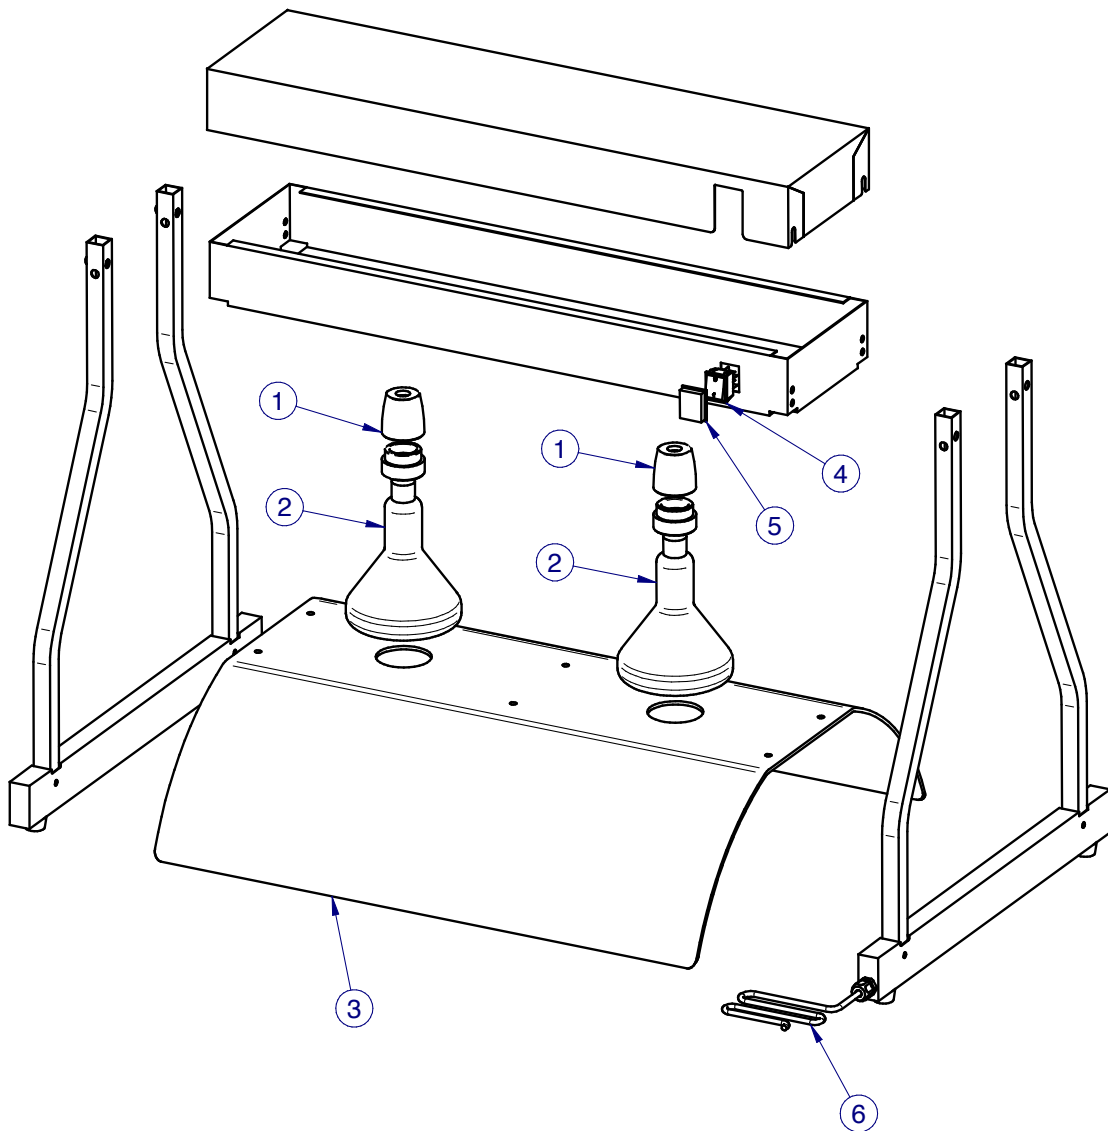

Art. 9568T

Art. 9566S
Art. 9568S
Art. 9570S

Art. 9568S

Spare parts

Pos.	Code	Description	9564	9566	9568	9570
1	003001040043	Heating element 300 W	X			
1	003001040045	Heating element 600 W		X		
1	003001040047	Heating element 900 W			X	
1	003001040048	Heating element 1200 W				X
2	003201820001	Thermostat	X	X	X	X
3	003252060001	Switch	X	X	X	X
4	003252060002	Switch protective cover	X	X	X	X
5	003553260007	Power cord	X	X	X	X
6	021200750003	Aluminium adhesive per sq. metre	X	X	X	X
7	001804340001	Support leg	X	X	X	X
8	233004250005	Shaped Perspex with slots	X			
8	233004250004	Shaped Perspex with slots		X		
8	233004250007	Shaped Perspex with slots			X	
8	233004250006	Shaped Perspex with slots				X
8	003151620002	Red infrared lamp - 250W	X	X	X	X
10	003151620001	Porcelain lampholder	X	X	X	X
11	003352480002	Terminal board	X	X	X	X

Pos.	Code	Description	9564T	9566T	9568T	9570T
1	003151620001	Porcelain lampholder	X	X	X	X
2	003151620002	Red infrared lamp - 250w	X	X	X	X
3	233004250005	Rounded perspex sneeze guard	X			
3	233004250004	Rounded perspex sneeze guard		X		
3	233004250007	Rounded perspex sneeze guard			X	
3	233004250006	Rounded perspex sneeze guard				X
4	003252060001	Switch	X	X	X	X
5	003252060002	Switch protective cover	X	X	X	X
6	003553260007	Power cord	X	X	X	X

Pos.	Code	Description	9566S	9568S	9570S
1	003151620001	Porcelain lampholder	X	X	X
2	003151620002	Red infrared lamp - 250w	X	X	X
3	233004250005	Rounded perspex sneeze guard			
3	233004250004	Rounded perspex sneeze guard	X		
3	233004250007	Rounded perspex sneeze guard		X	
3	233004250006	Rounded perspex sneeze guard			X
4	003252060001	Switch	X	X	X
5	003252060002	Switch protective cover	X	X	X
6	003553260007	Power cord	X	X	X
7	003352480002	Terminal board	X	X	X