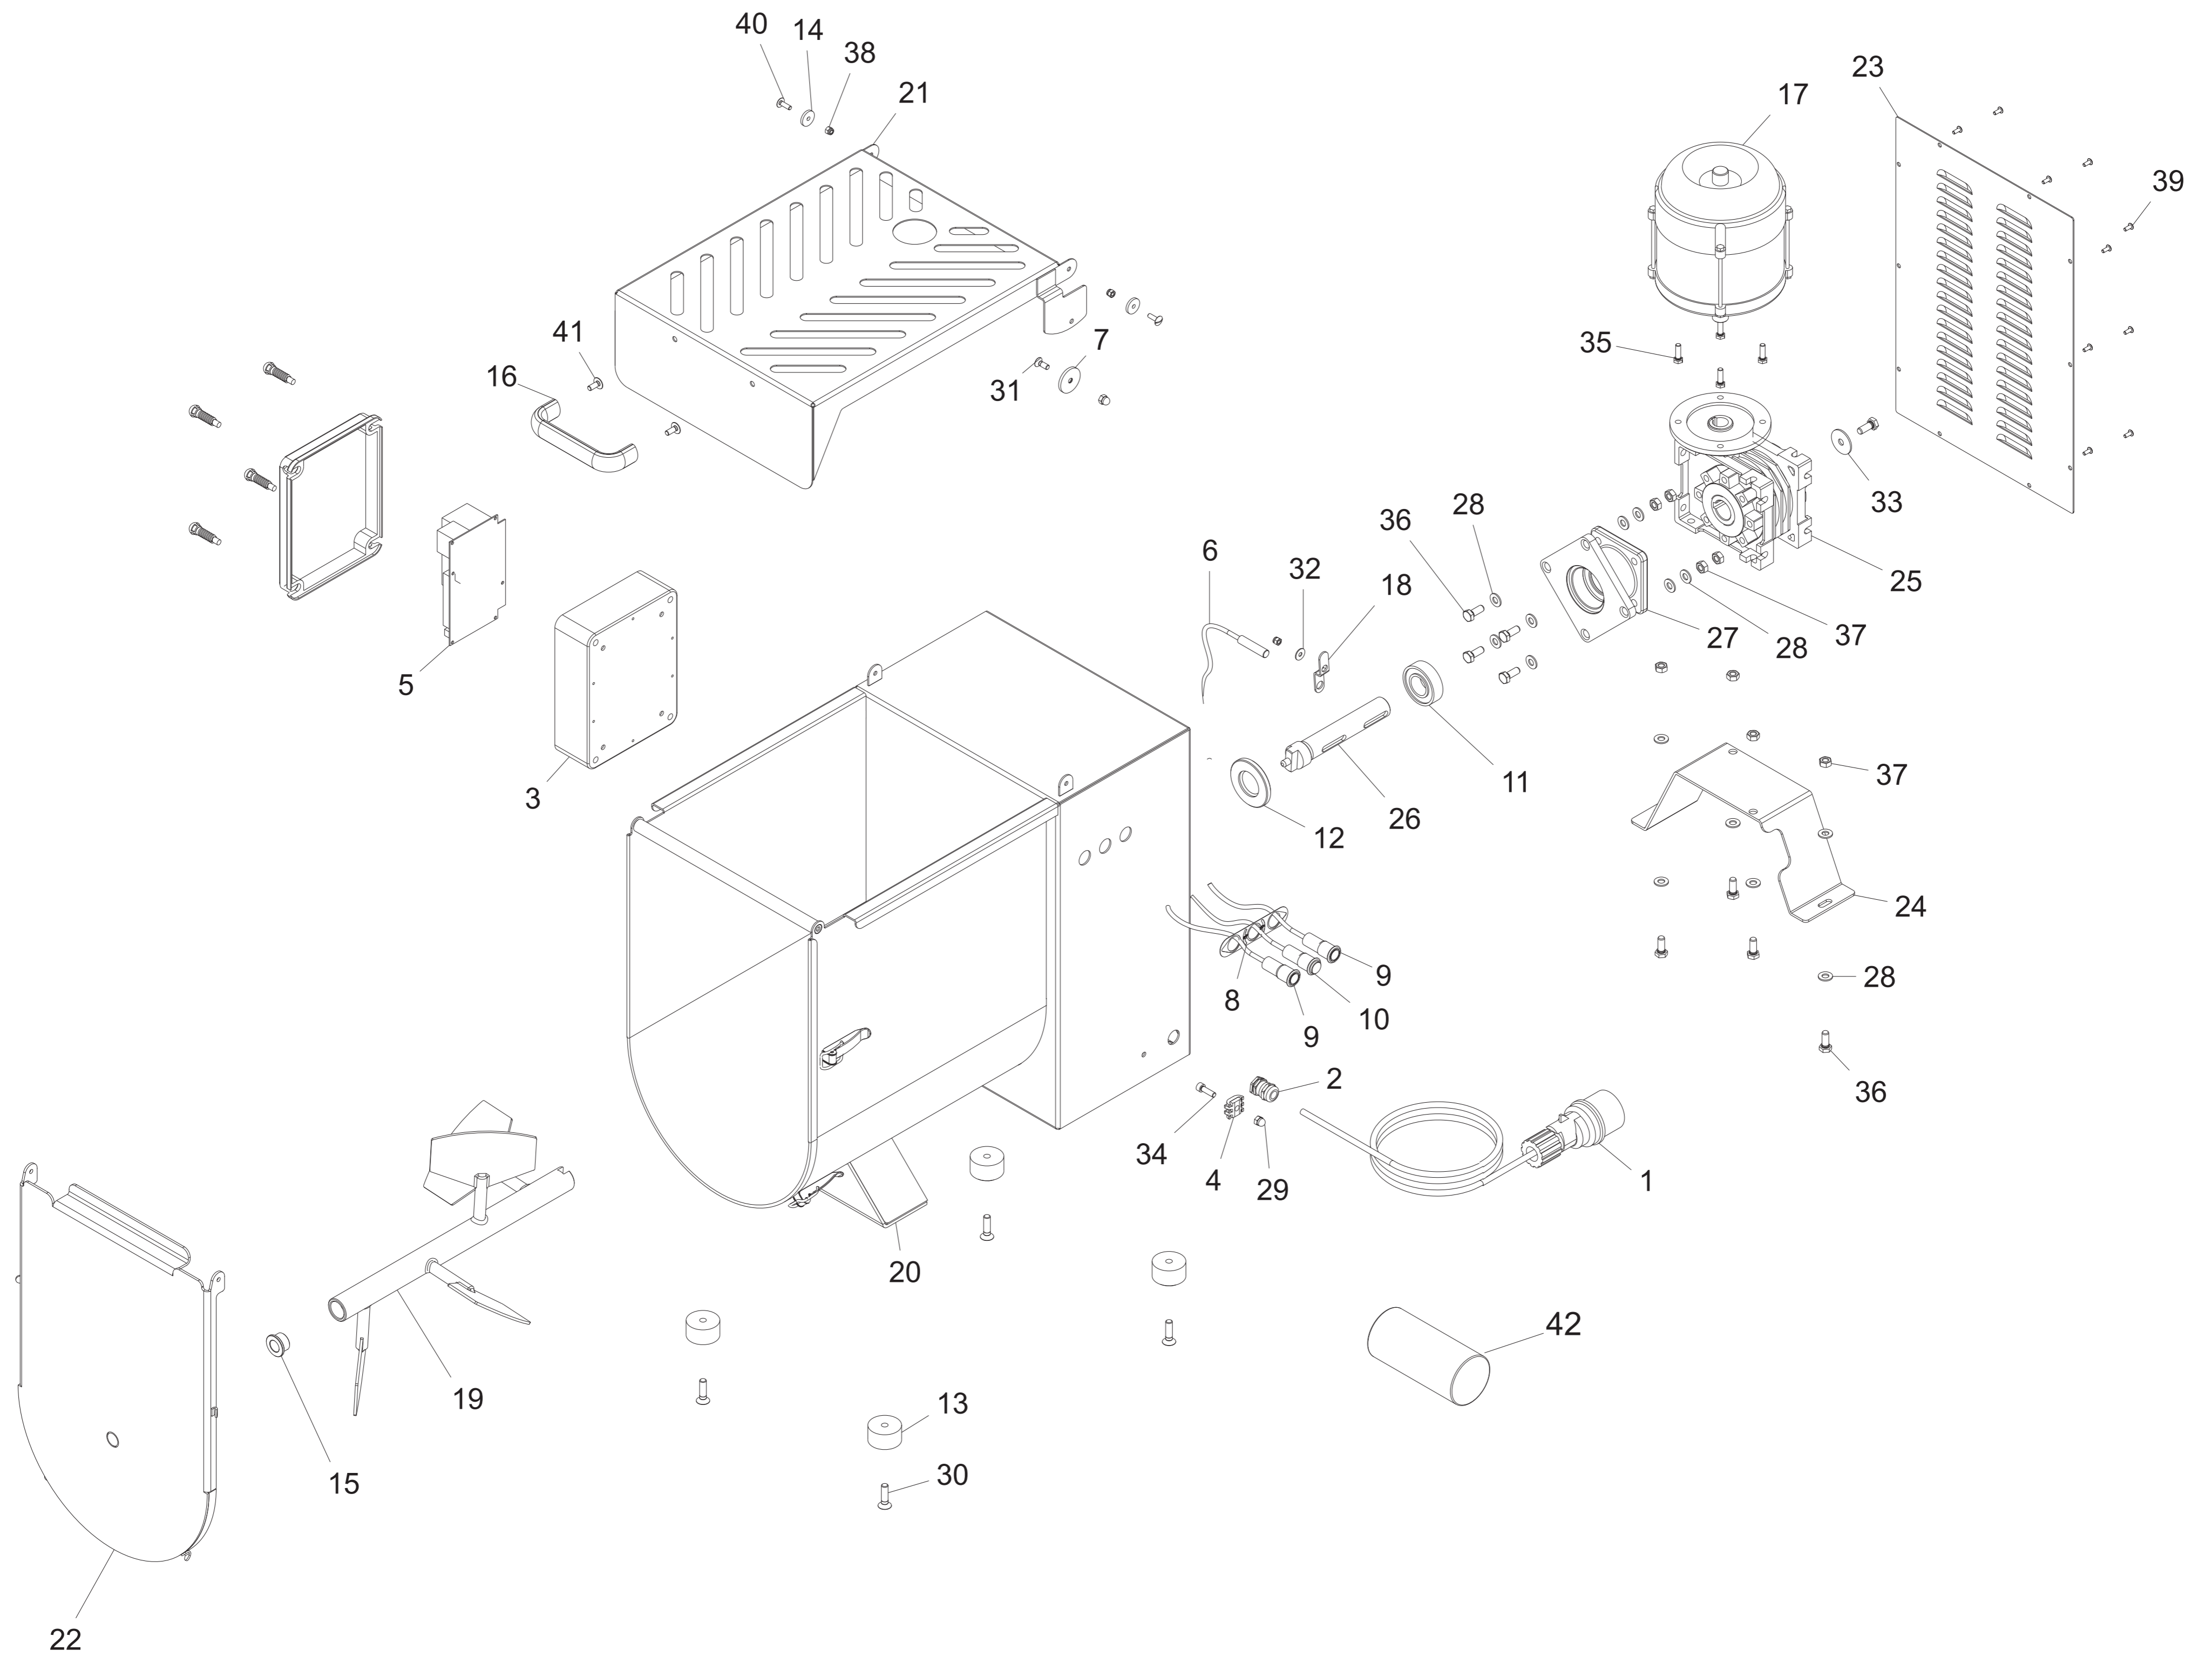

# Mod: MCR-30T/N

Production code: 40803102F

**Diamond**  
catering equipment

IP 30 M 07 CE Y14 230/50/1 - from '14.07.01 tav2		
Ref.	Product name	Code
40	S/S TRAY for IP & TC	IV2270500
42 A	SHORT LEG	LF2039770
42 C	GAMBA CAVAL.LUNGA	LF2039766
42 B	GAMBA CAVAL.MEDIA	LF2039755
44	WHEEL WITH BRAKE D80	LF1539701
46	ASTA 440 POST KIT GAMBE ALTE ME 50	LF2043550
48	ASTA 535 LAT KIT GAMBE ALTE ME 50	LF2043553