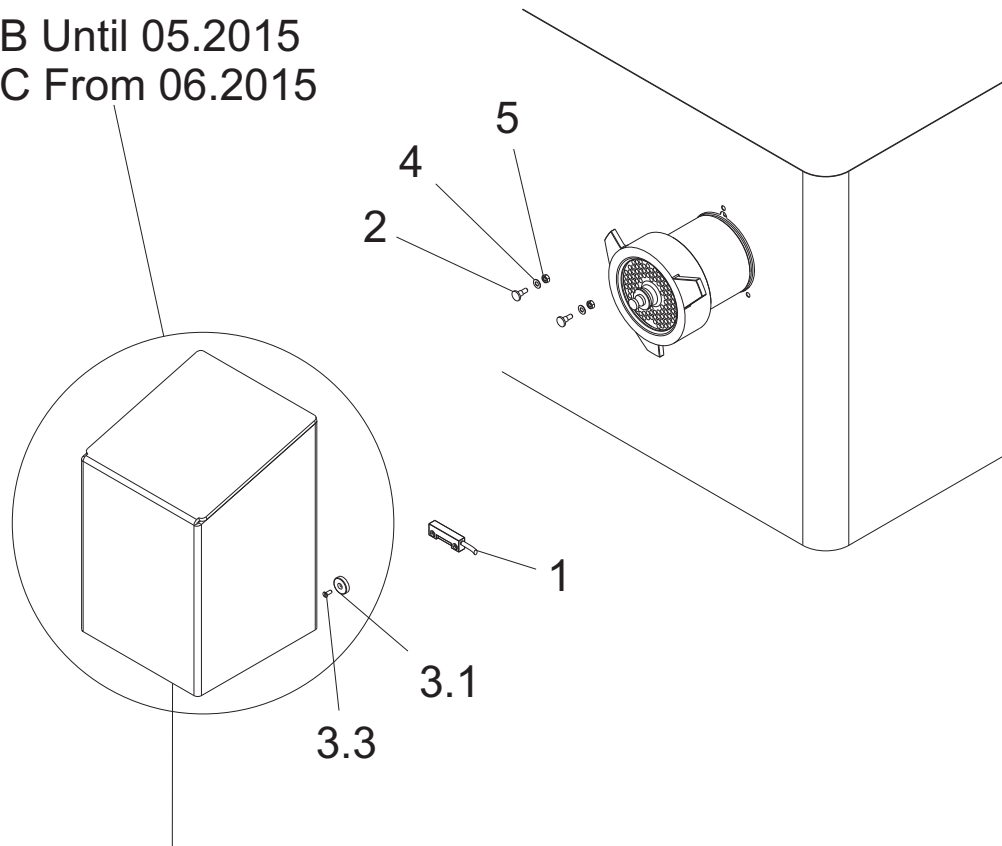

ENTERPRISE

3B Until 05.2015
3C From 06.2015

3.2B Until 05.2015
3.2C From 06.2015