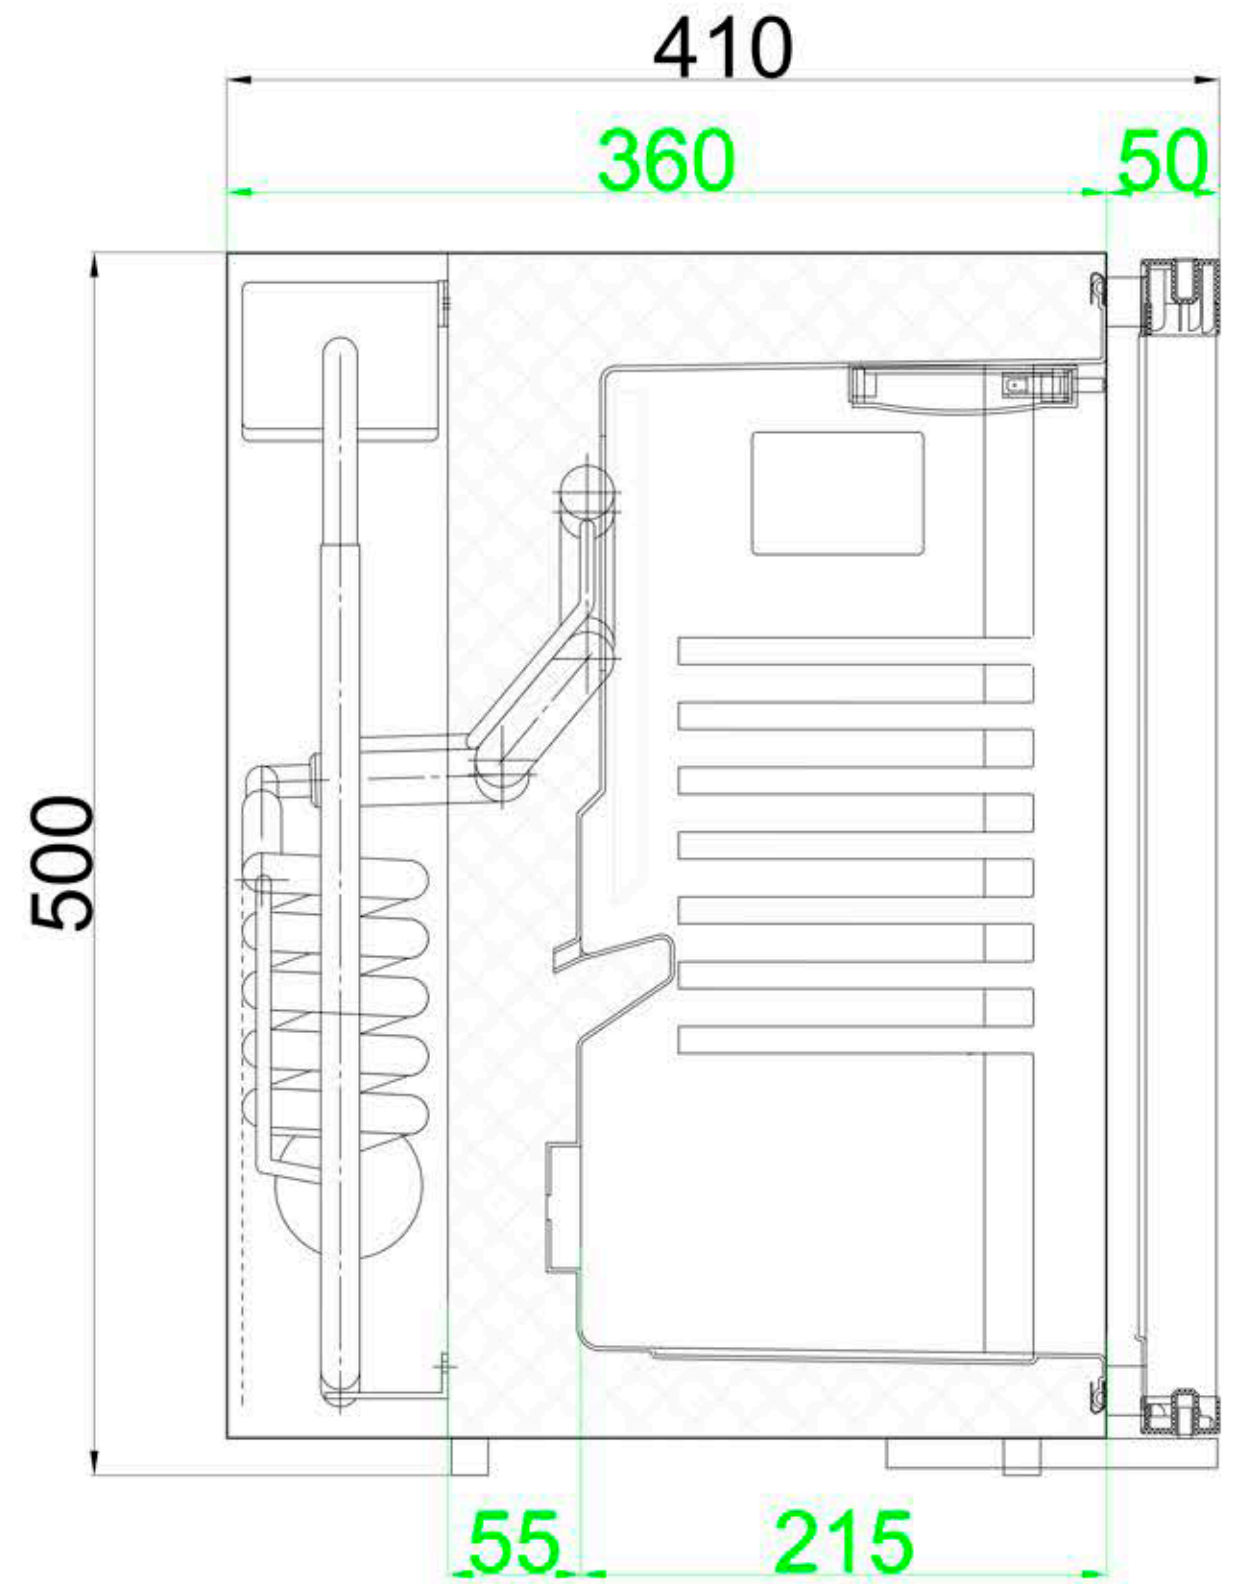

03/2015

Mod: C320S/VT

Production code: TM32G-BLACK

Diamond
catering equipment

	Date: 150327
Model: TM32G	Rev.: 01
Dimensions	Rev. by: rfj
Drawing no.:	