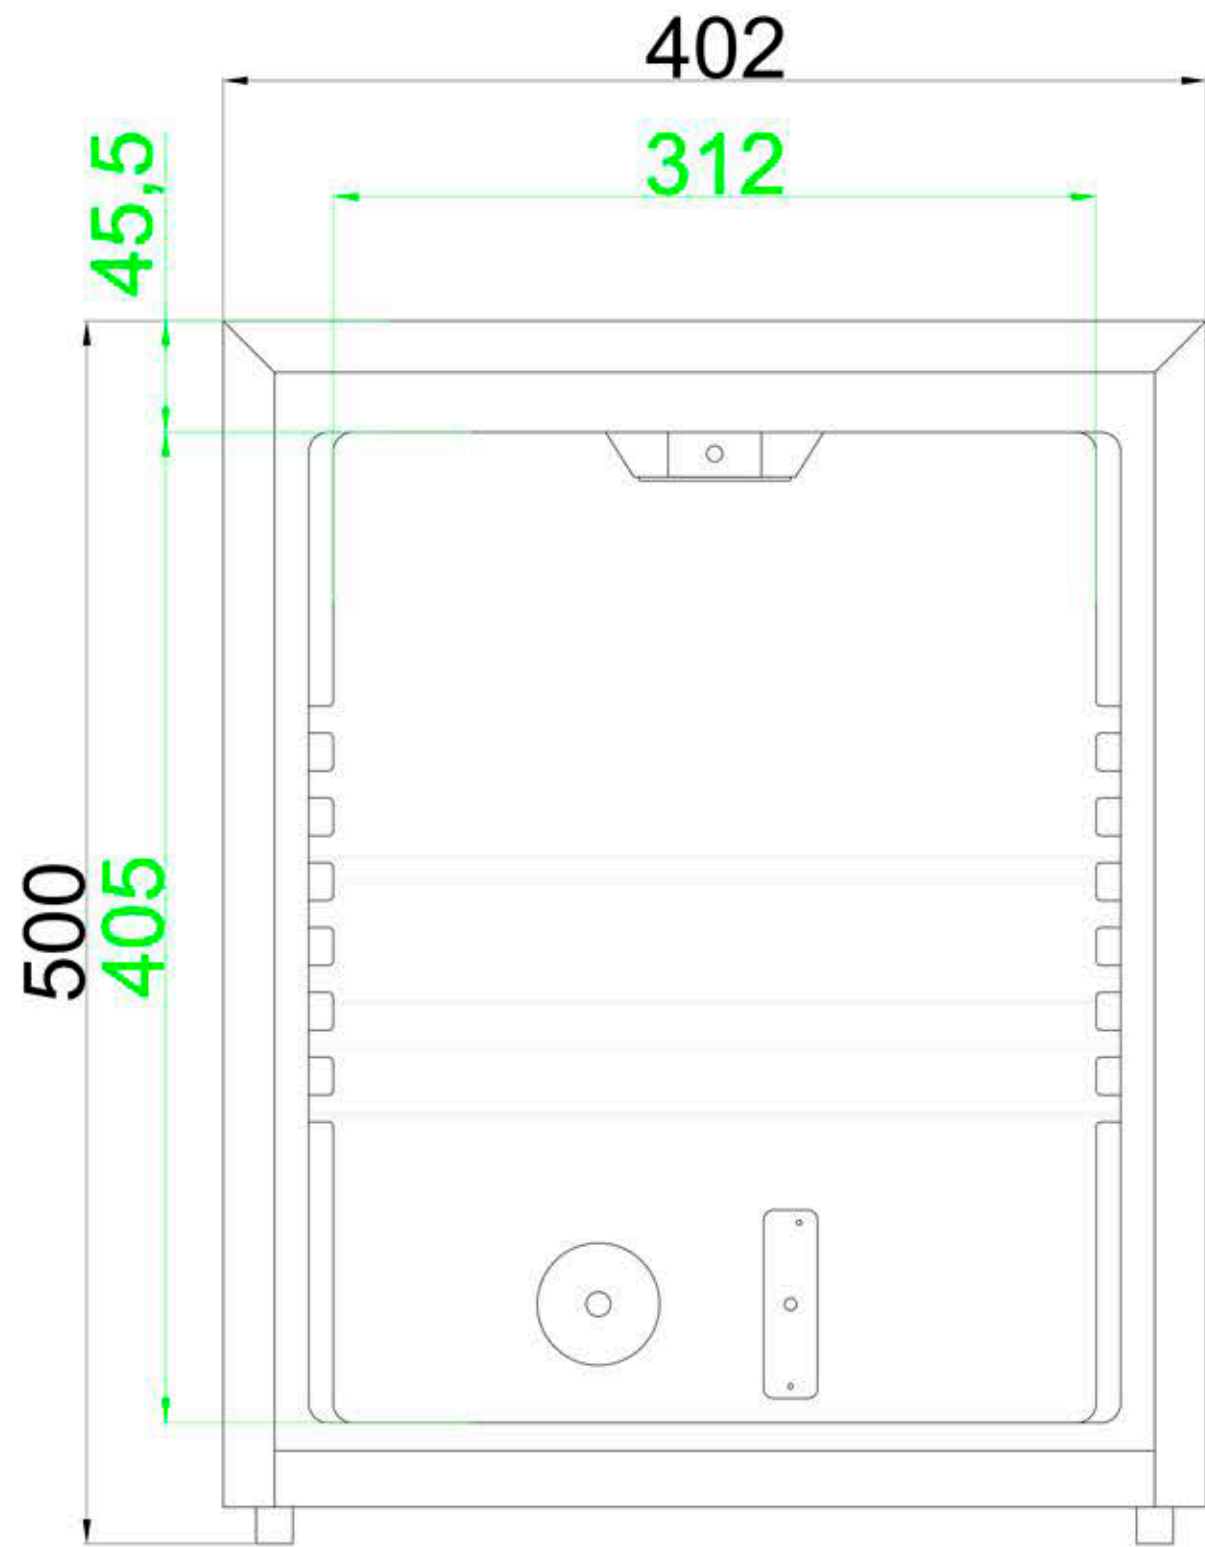

03/2015

Mod: C320S/VT

Production code: TM32G-BLACK

Diamond
catering equipment

	Date: 150327
Model: TM32G	Rev.: 01
Dimensions	Rev. by: rfj
Drawing no.:	