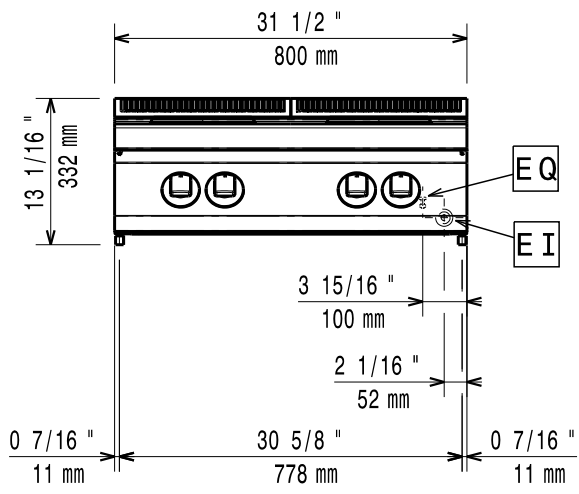

# Mod: E17/4P8T-N

Production code: 373015

**Diamond**  
catering equipment

597857800