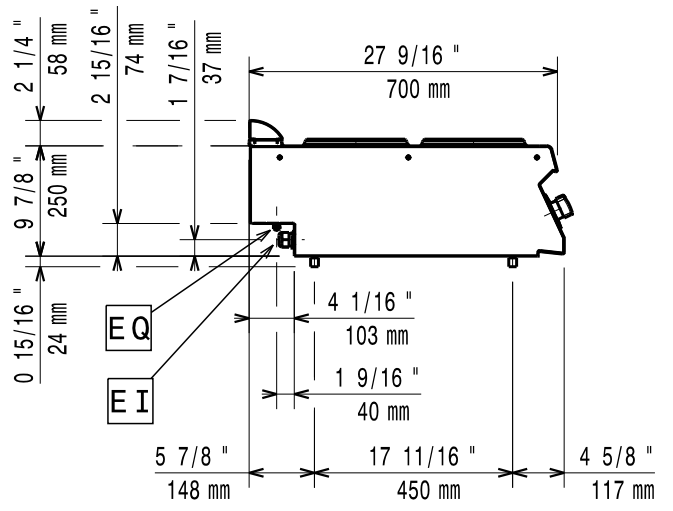

# Mod: E17/4P8T-N

Production code: 373015

**Diamond**  
catering equipment

597857800