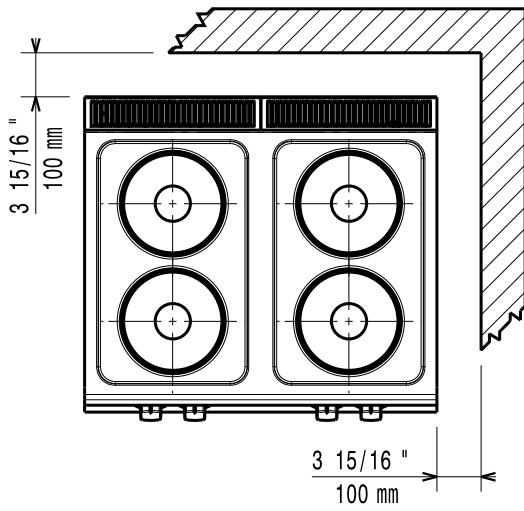

# Mod: E17/4P8T-N

Production code: 373015

**Diamond**  
catering equipment

597857800