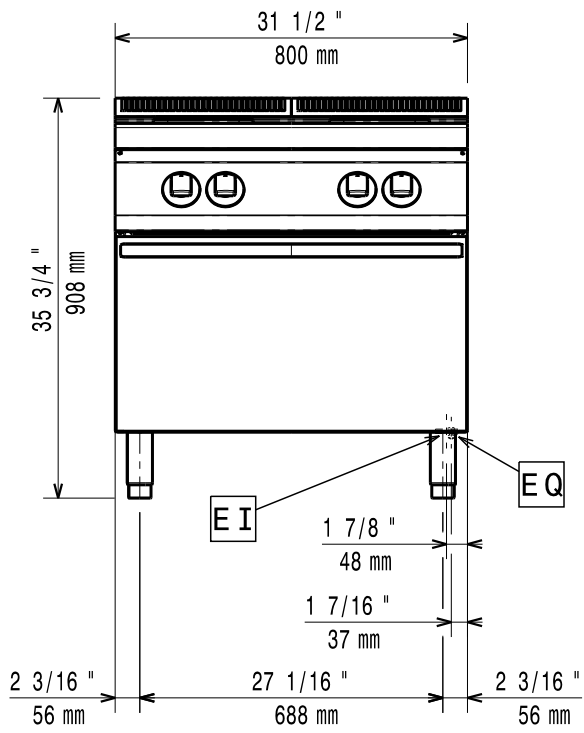

11/2011

Mod: E17/4PQF8-N

Production code: 373018

Diamond
catering equipment

597857D00