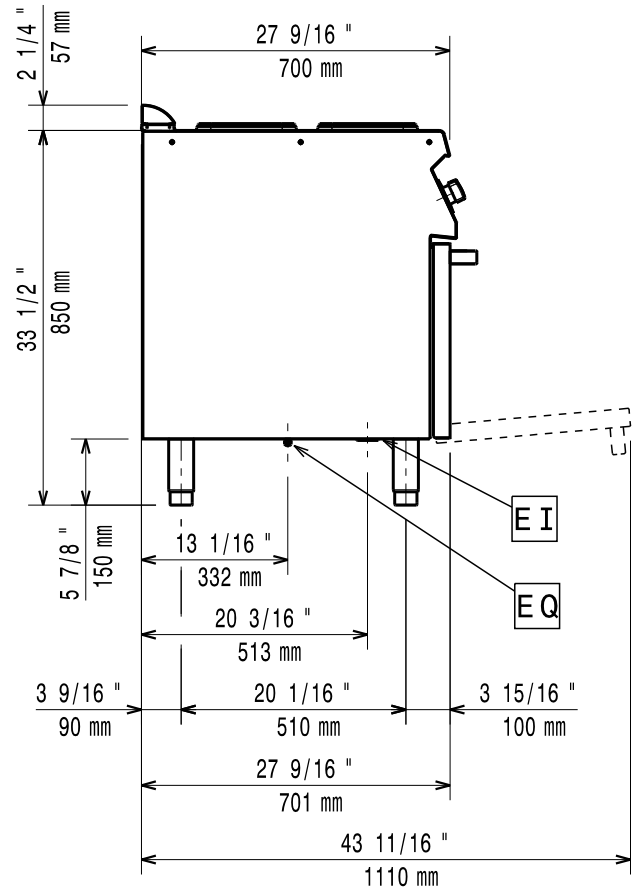

11/2011

Mod: E17/4PQF8-N

Production code: 373018

Diamond
catering equipment

597857D00