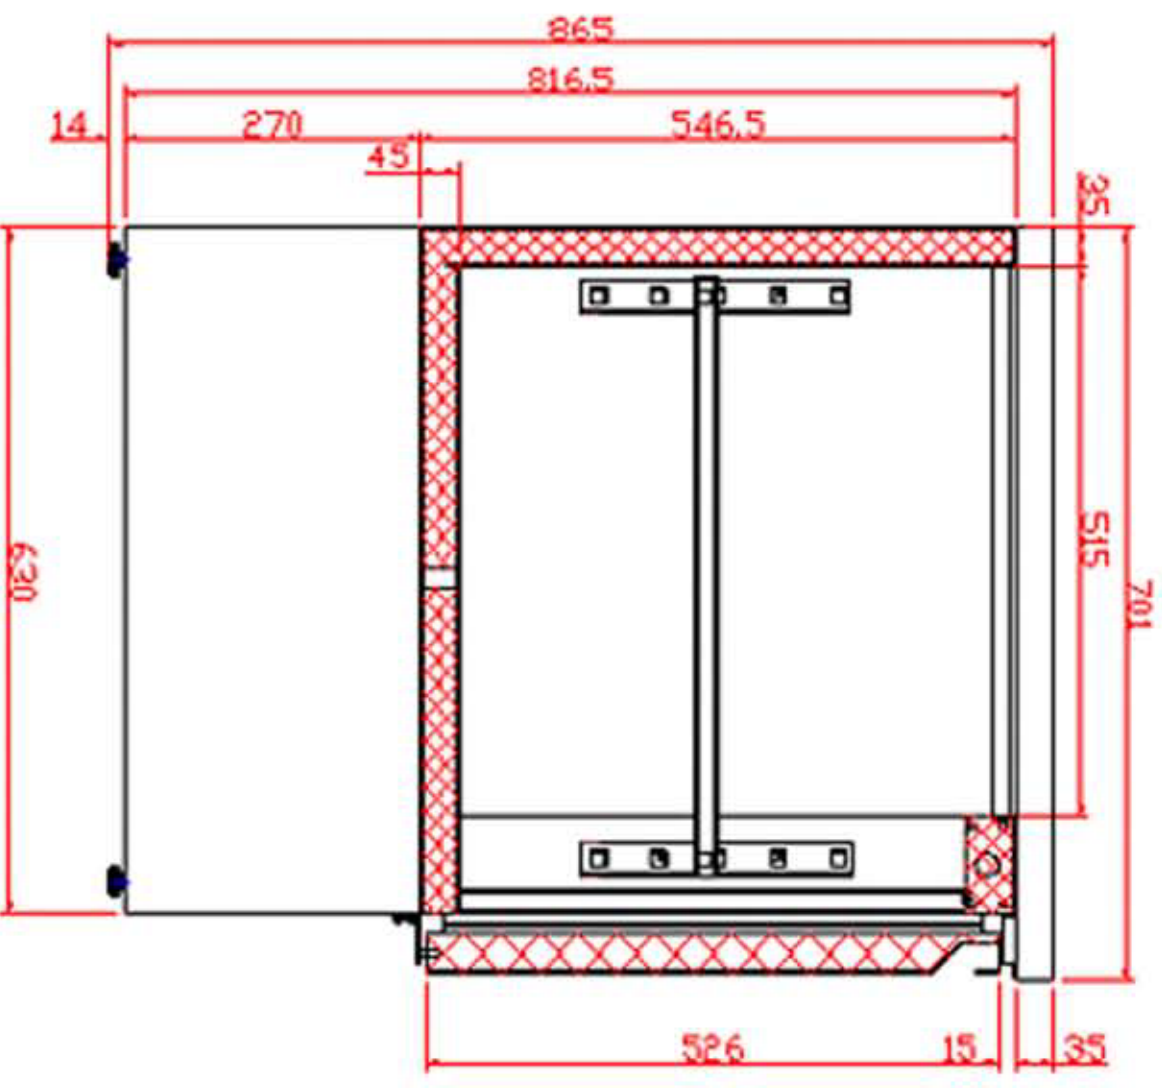

09/2016

Mod: SA3/GD

Production code: SA1365S/S

Date: 140413

Model: SA1365SS

Rev.: 01

Dimensions

Rev. by: rfj

Drawing no.: