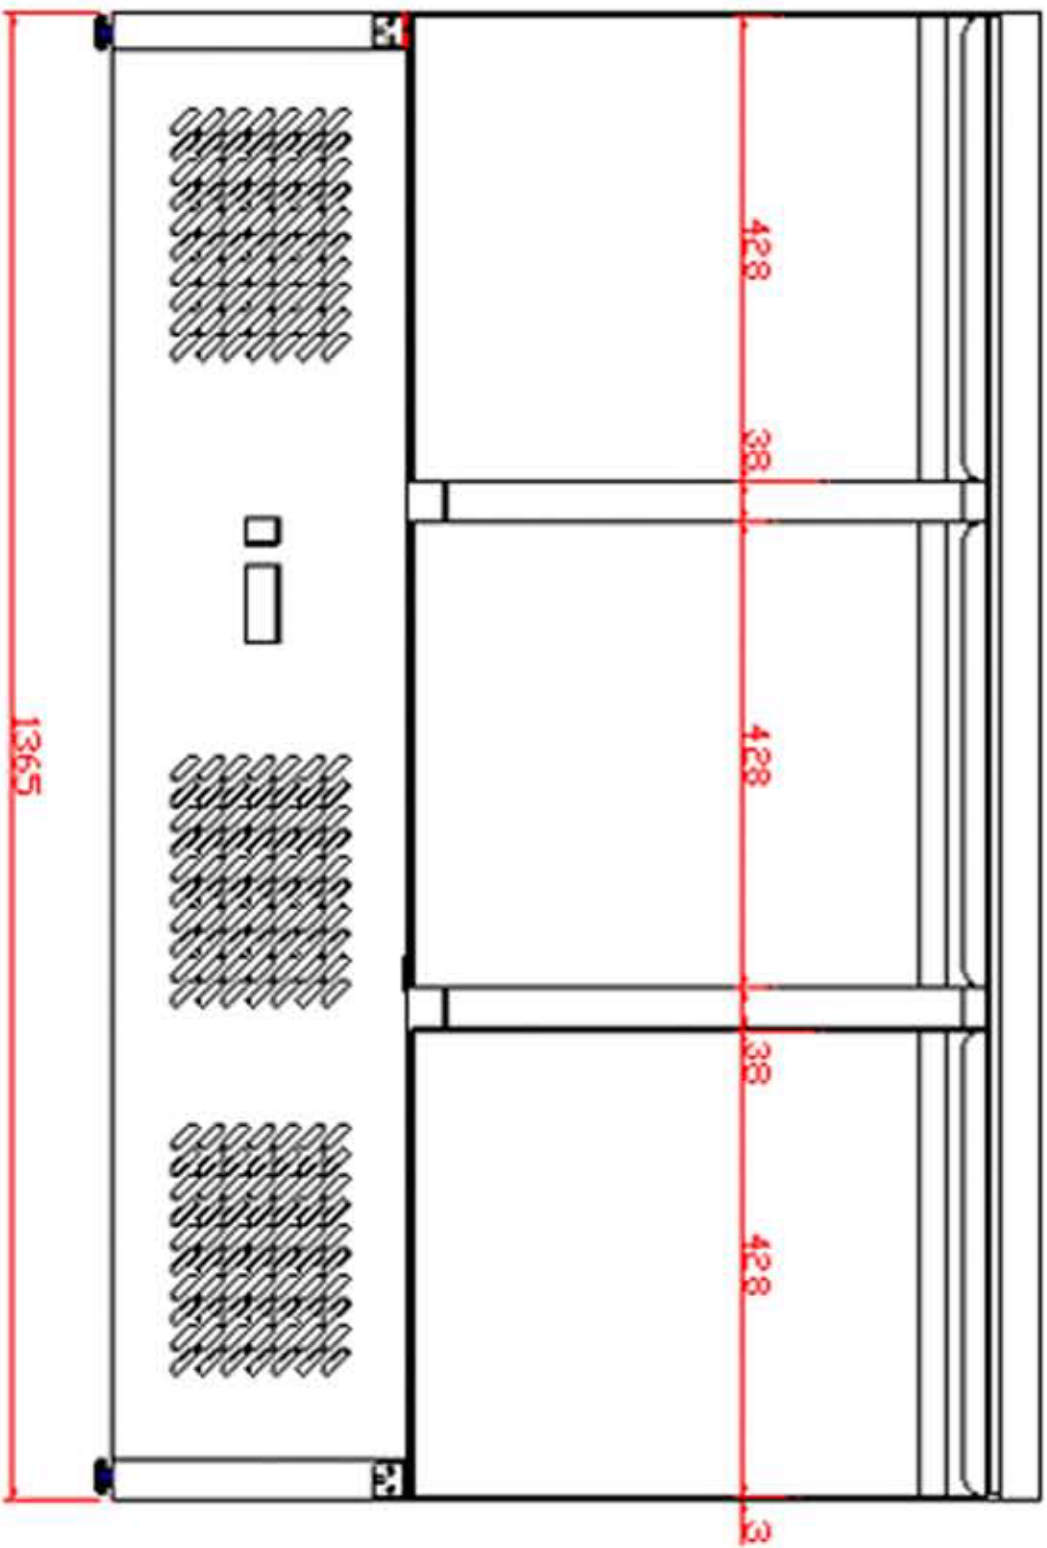

09/2016

Mod: SA3/GD

Production code: SA1365S/S

Date: 140413

Model: SA1365SS

Rev.: 01

Dimensions

Rev. by: rfj

Drawing no.: