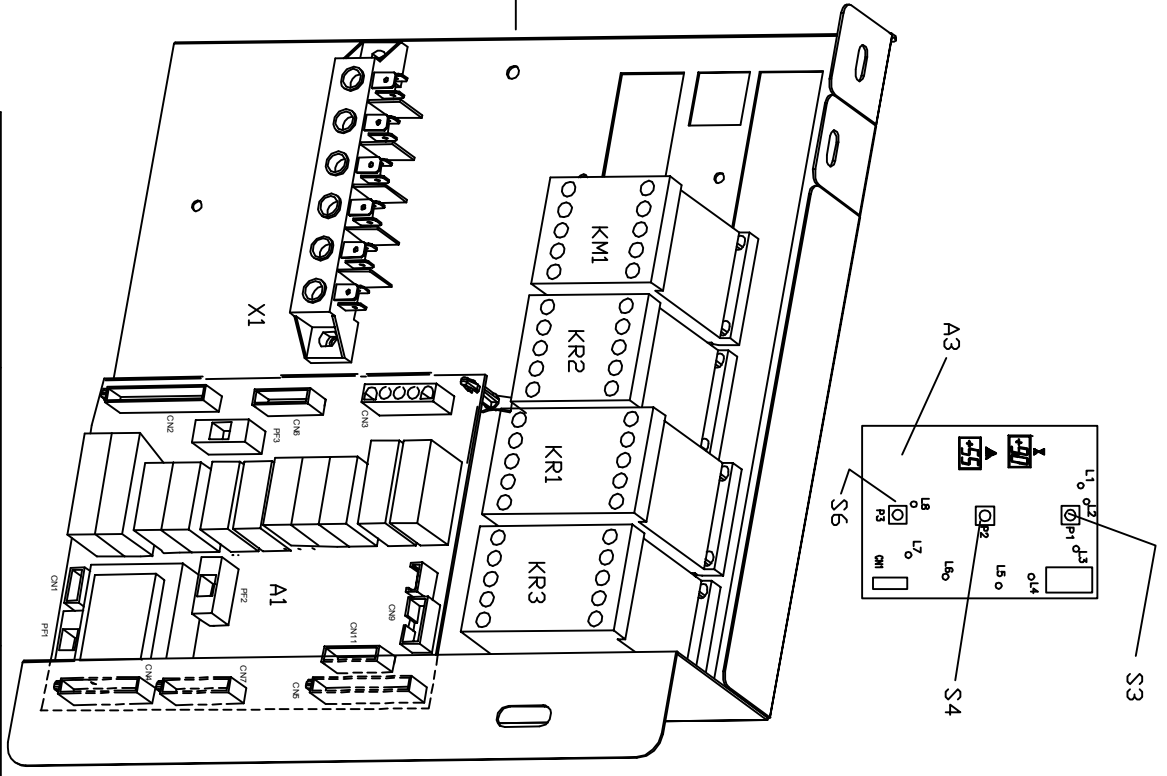

# Mod: DP7L-EKS

Production code: KLP201BE

**Diamond**  
catering equipment

DESCRIZIONE

SOSTITUISCIE

DATA

Code Machine		demonstration		Codice	
re-examined	date/date	WIRING DIAGRAM		82127	
inspected by	date/date	Disassemblers		n°/file	
validated by	date/date	total diag	n° diag	next diag	mod
		3	2	-3	
				82133L	
				-	

DESCRIZIONE

SOSTITUISCE

DATA

Code Machine	denominazione	Codice
re-examinato	05/09/08	
inspected by	05/09/08	
validated by	data/date	
WIRING DIAGRAM Dishwashers total Blot 4    N° Blot 4    Next Blot ...		n°file
		82133I
		mod