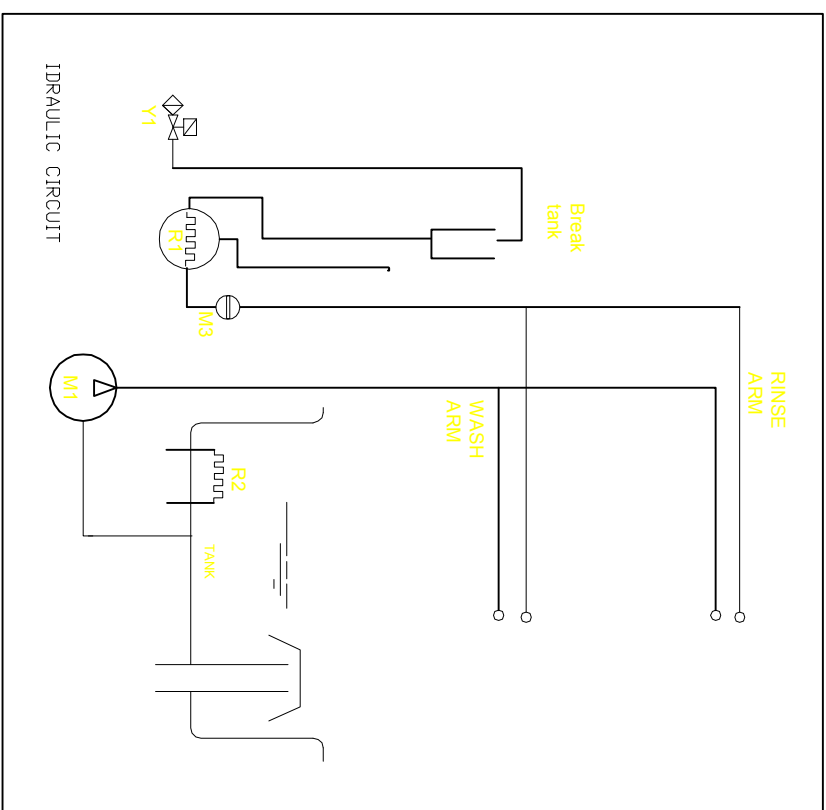

# Mod: DP7L-EKS

Production code: KLP201BE

**Diamond**  
catering equipment

DESCRIZIONE

SOSTITUISCIE

DATA

Code Machine		demonstration		Codice	
re-examined	date/date	WIRING DIAGRAM		82127	
inspected by	date/date	Disassemblers		n°/file	
validated by	date/date	total diag	n° diag	next diag	mod
		3	2	-3	
				82133L	
				-	

DESCRIZIONE

SOSTITUISCE

DATA

Code Machine	denominazione	Codice
re-examinato	05/09/08	
inspected by	05/09/08	
validated by	data/date	
WIRING DIAGRAM Dishwashers total Blot 4    N° Blot 4    Next Blot ...		n°file
		82133I
		mod