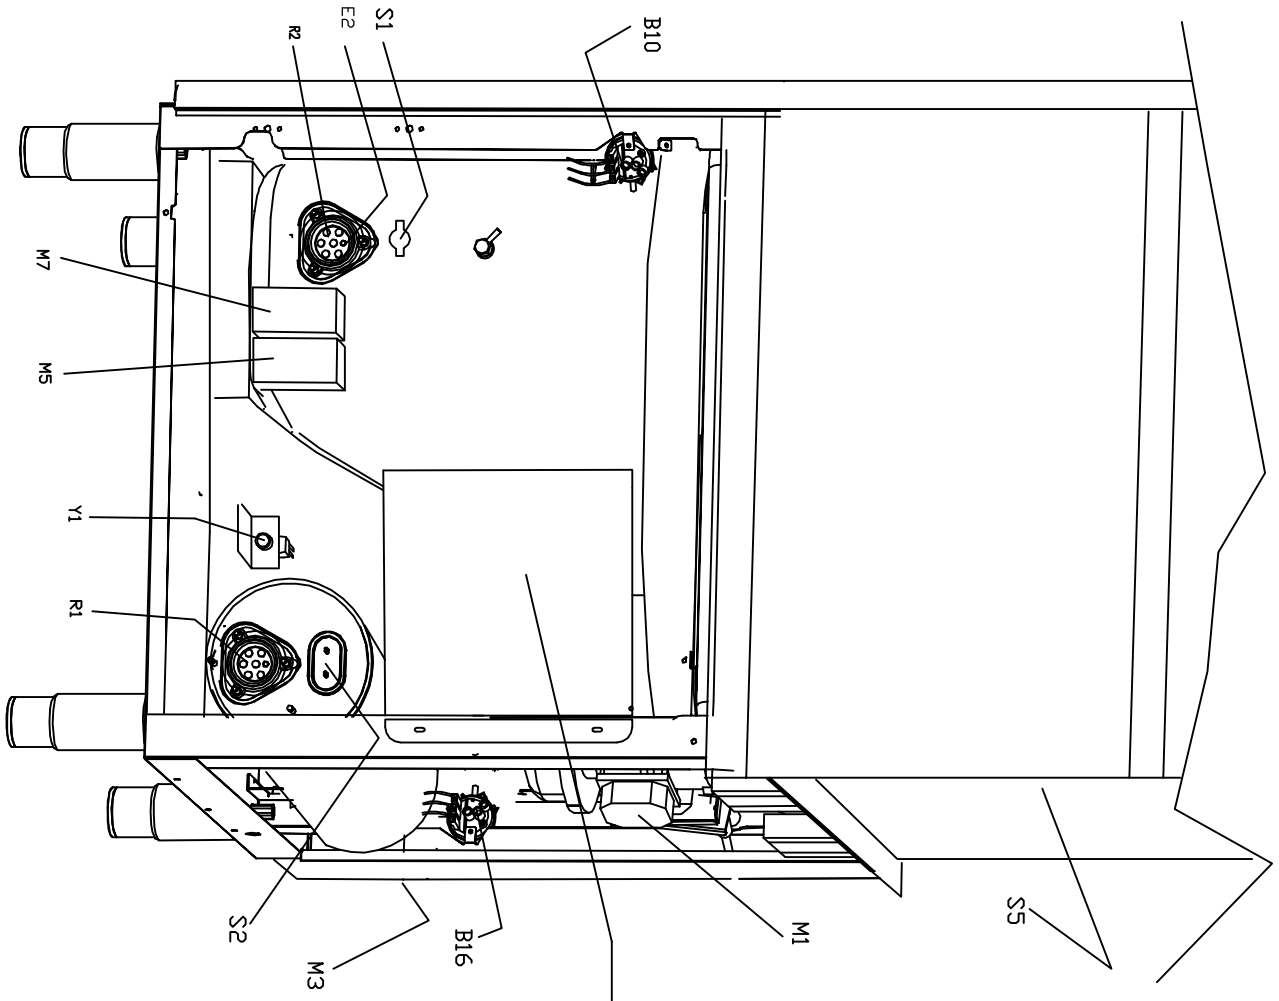

# Mod: DP7L-EKS

Production code: KLP201BE

**Diamond**  
catering equipment

DESCRIZIONE

SOSTITUISCIE

DATA

Code Machine		demonstration		Codice	
re-examined	date/date	WIRING DIAGRAM		82127	
inspected by	date/date	Disassemblers		n°/file	
validated by	date/date	total diag	n° diag	next diag	mod
		3	2	-3	
				82133L	
				-	

DESCRIZIONE

SOSTITUISCE

DATA

Code Machine	denominazione	Codice
re-examinato	05/09/08	
inspected by	05/09/08	
validated by	data/date	
WIRING DIAGRAM Dishwashers total Blot 4    N° Blot 4    Next Blot ...		n°file
		82133I
		mod