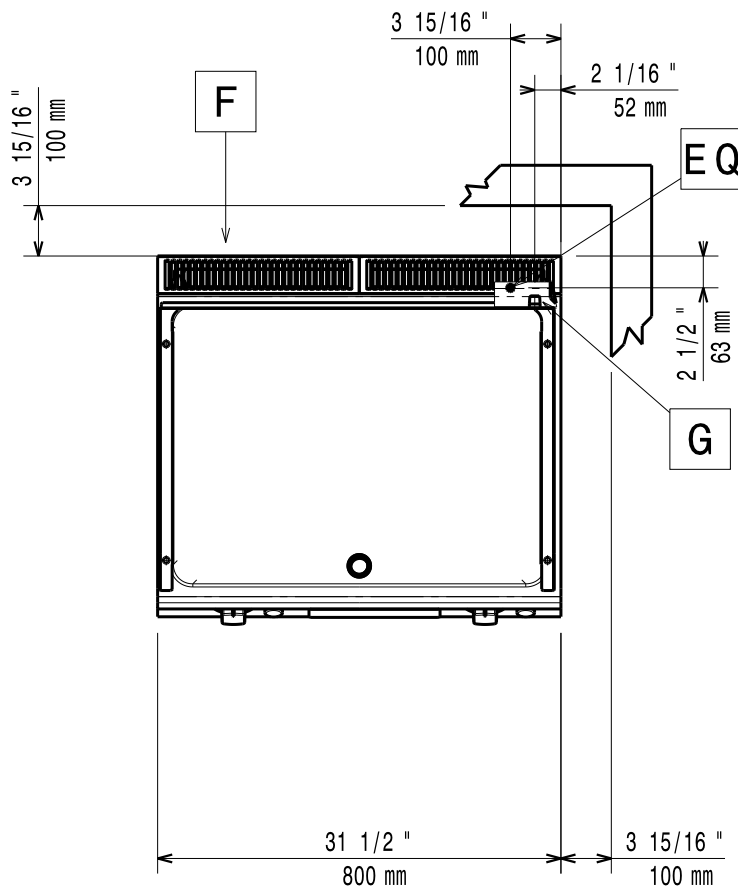

# Mod: G17/PL8T-N

Production code: 373031

**Diamond**  
catering equipment

59785LS00