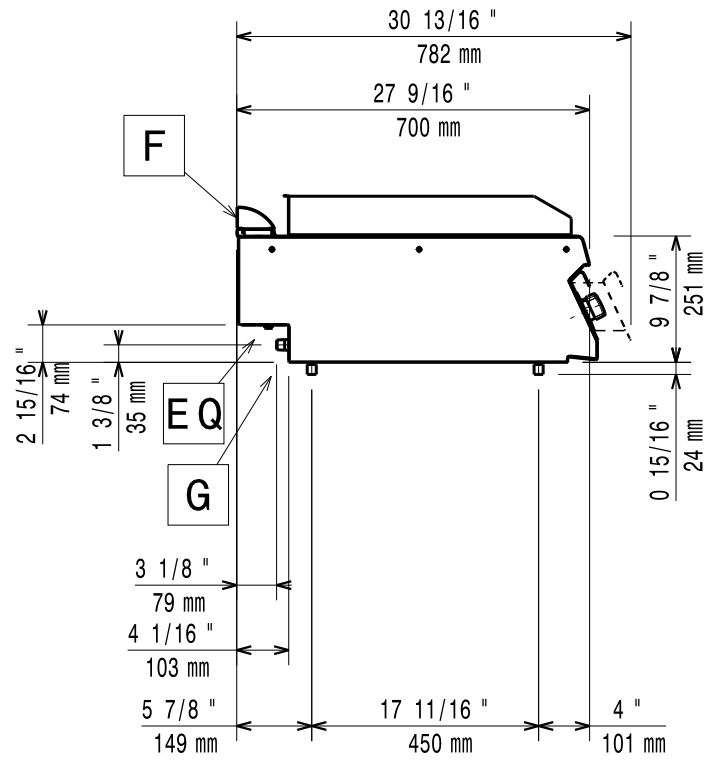

# Mod: G17/PL8T-N

Production code: 373031

**Diamond**  
catering equipment

59785LS00