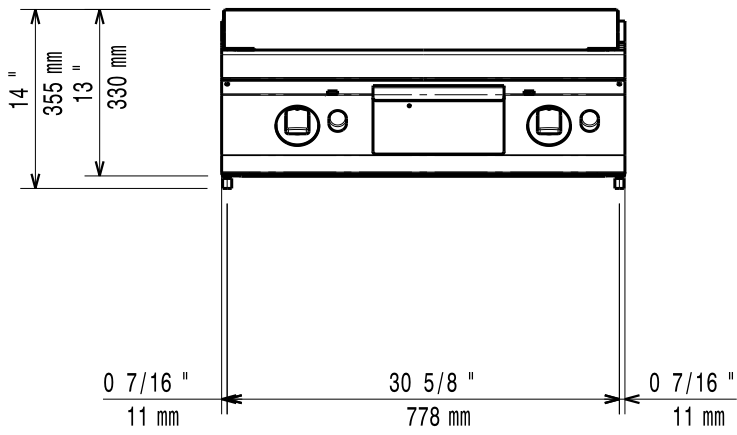

# Mod: G17/PL8T-N

Production code: 373031

**Diamond**  
catering equipment

59785LS00