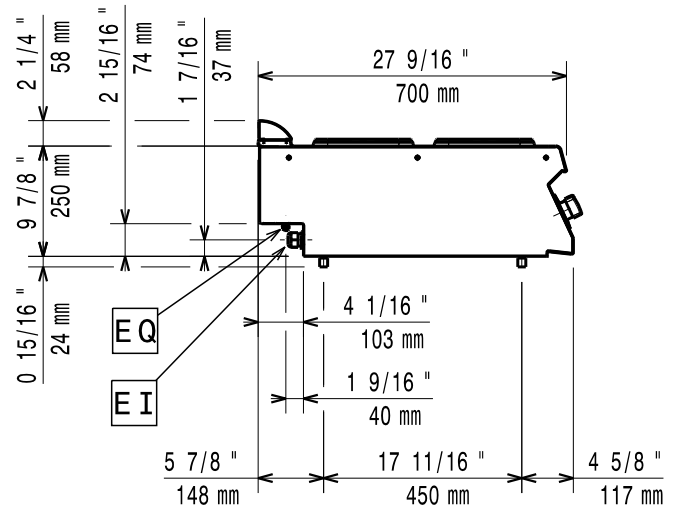

11/2011

Mod: E17/4PQ8T-230-3--N

Production code: 373130

Diamond
catering equipment

597857B00