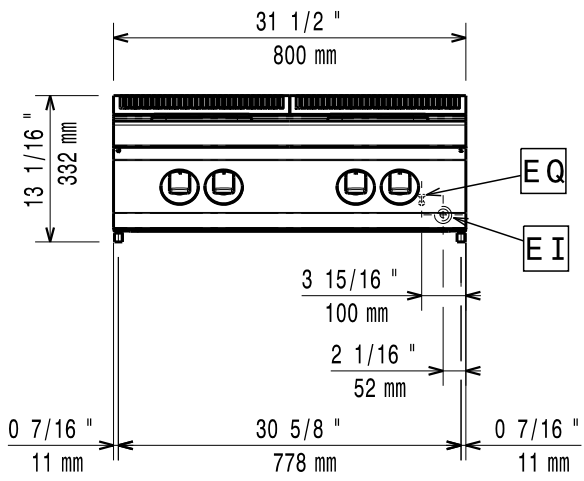

11/2011

Mod: E17/4PQ8T-230-3--N

Production code: 373130

Diamond
catering equipment

597857B00