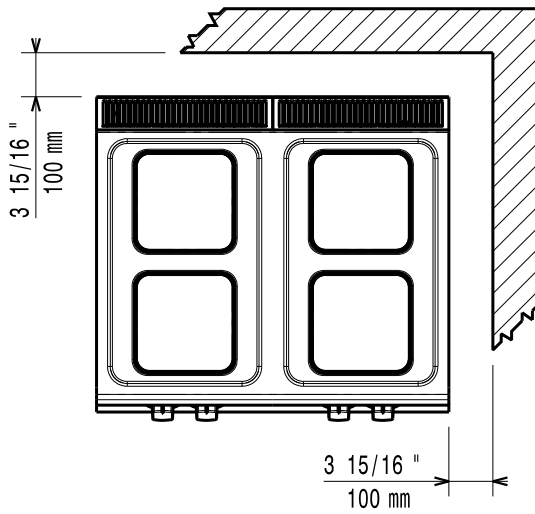

11/2011

Mod: E17/4PQ8T-230-3--N

Production code: 373130

Diamond
catering equipment

597857B00