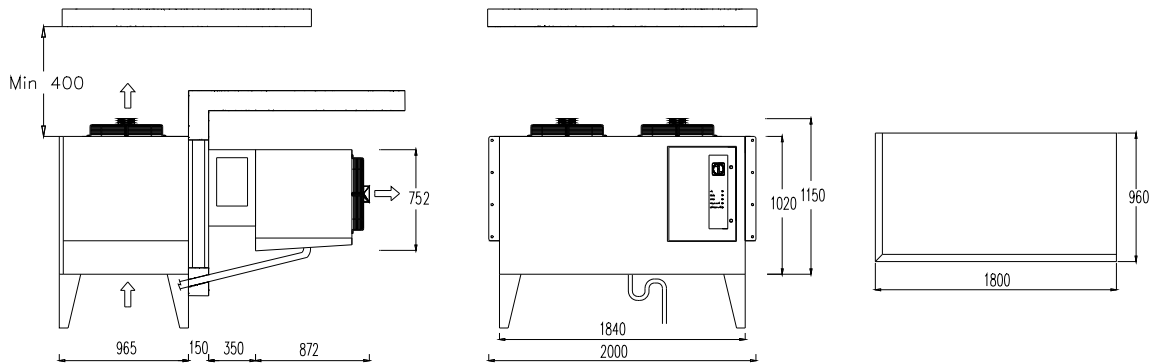

Drawing. 12 (Plug-in version)

HBP/MBP		LBP		Fastening screws.
Mod.	Net.Weight [Kg]	Mod.	Net.Weight [Kg]	
PTM300_*	665	PTL350_*	771	M10x150
PTM370_*	746	PTL450_*	804	

*Questi modelli non sono disponibili nella versione accavallata
These models are not available in the saddle version