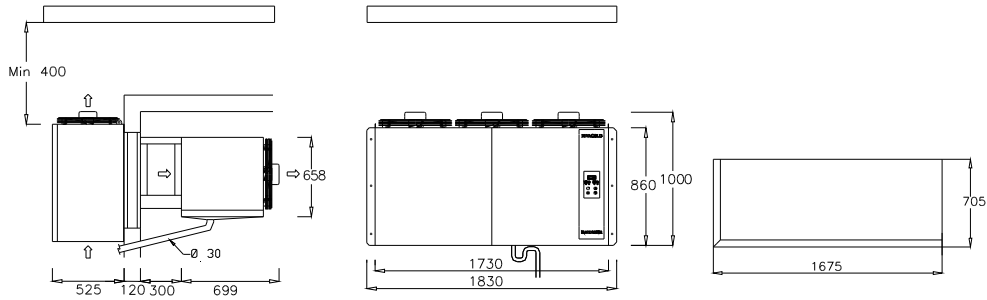

Drawing. 11 (Plug-in version)

HBP/MBP		LBP		Fastening screws.
Mod.	Net.Weight [Kg]	Mod.	Net.Weight [Kg]	
PTM110_*	266	PTL130_*	329.5	M10x150
PTM140_*	290.5	PTL180_*	349.5	
PTM200_*	370.5	PTL200_*	406.5	
		PTL260_*	411