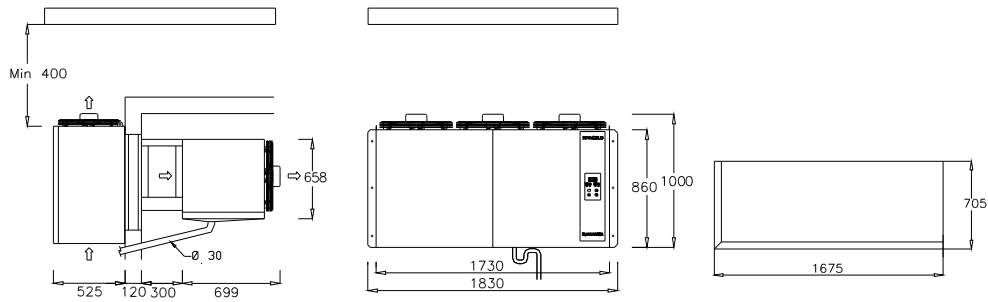

Drawing. 11 (Plug-in version)

HBP/MBP		LBP		Fastening screws.
Mod.	Net.Weight [Kg]	Mod.	Net.Weight [Kg]	
PTM110_*	266	PTL130_*	329.5	M10x150
PTM140_*	290.5	PTL180_*	349.5	
PTM200_*	370.5	PTL200_*	406.5	
		PTL260_*	411