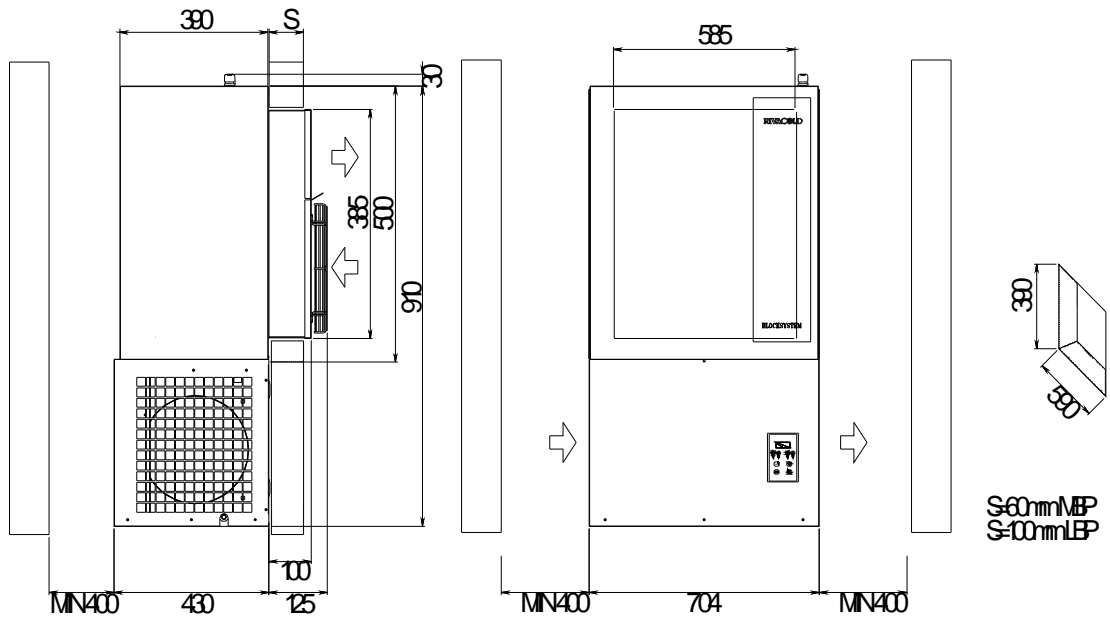

Drawing. 17

HBP		MBP		LBP		Fastening screws.
Mod.	Net.Weight [Kg]	Mod.	Net.Weight [Kg]	Mod.	Net.Weight [Kg]	
SFH054_	180	SFM054_	174.5	SFL024_	178.5	Self tap. 4,2x13,5
				SFL034_	192	

Drawing. 18

MBP		LBP		Fastening screws.
Mod.	Net.Weight [Kg]	Mod.	Net.Weight [Kg]	
SFM068_	193	SFL080_	200	Self tap. 4,2x13,5

“SV” RANGE

Drawing. 19

MBP		LBP		Fastening screws.
Mod.	Net.Weight [Kg]	Mod.	Net.Weight [Kg]	
SVM003_	53	SVL003_	61	Self tap. 4,2x13,5

Drawing. 20

MBP		LBP		Fastening screws.
Mod.	Net.Weight [Kg]	Mod.	Net.Weight [Kg]	
SVM006_	64.5	SVL006_	67.5	Self tap. 4,2x13,5
SVM007_	65	SVL008_	79	
SVM008_	77			