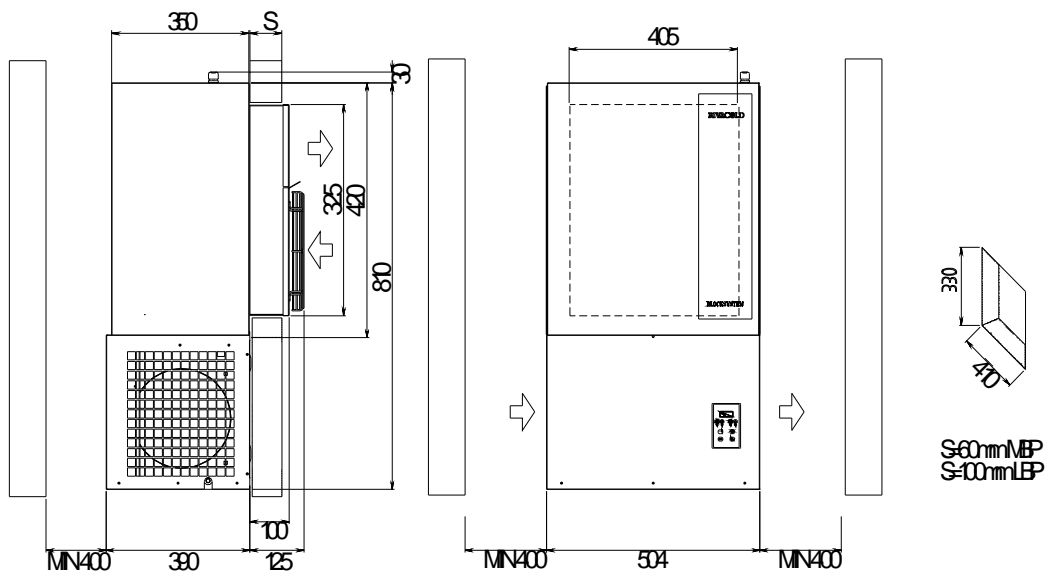

Drawing. 17

HBP		MBP		LBP		Fastening screws.
Mod.	Net.Weight [Kg]	Mod.	Net.Weight [Kg]	Mod.	Net.Weight [Kg]	
SFH054_	180	SFM054_	174.5	SFL024_	178.5	Self tap. 4,2x13,5
				SFL034_	192	

Drawing. 18

MBP		LBP		Fastening screws.
Mod.	Net.Weight [Kg]	Mod.	Net.Weight [Kg]	
SFM068_	193	SFL080_	200	Self tap. 4,2x13,5

“SV” RANGE

Drawing. 19

MBP		LBP		Fastening screws.
Mod.	Net.Weight [Kg]	Mod.	Net.Weight [Kg]	
SVM003_	53	SVL003_	61	Self tap. 4,2x13,5

Drawing. 20

MBP		LBP		Fastening screws.
Mod.	Net.Weight [Kg]	Mod.	Net.Weight [Kg]	
SVM006_	64.5	SVL006_	67.5	Self tap. 4,2x13,5
SVM007_	65	SVL008_	79	
SVM008_	77			