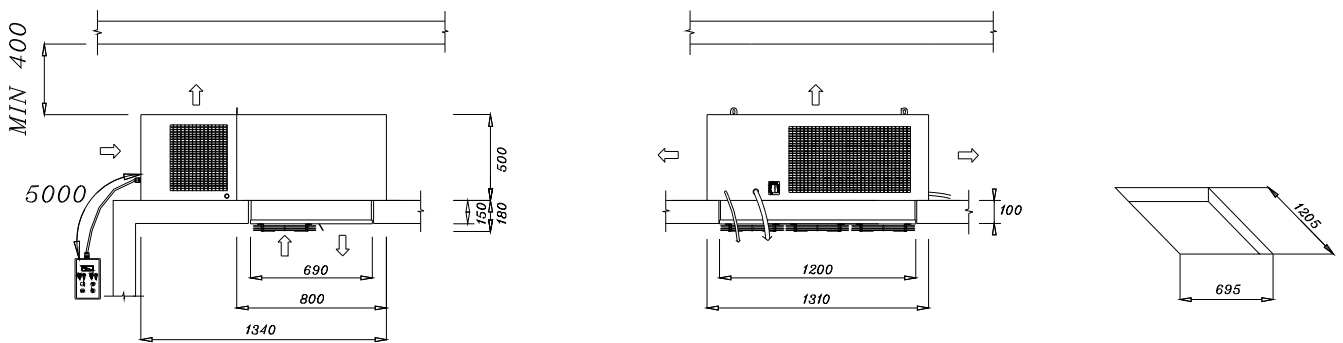

Drawing. 17

HBP		MBP		LBP		Fastening screws.
Mod.	Net.Weight [Kg]	Mod.	Net.Weight [Kg]	Mod.	Net.Weight [Kg]	
SFH054_	180	SFM054_	174.5	SFL024_	178.5	Self tap. 4,2x13,5
				SFL034_	192