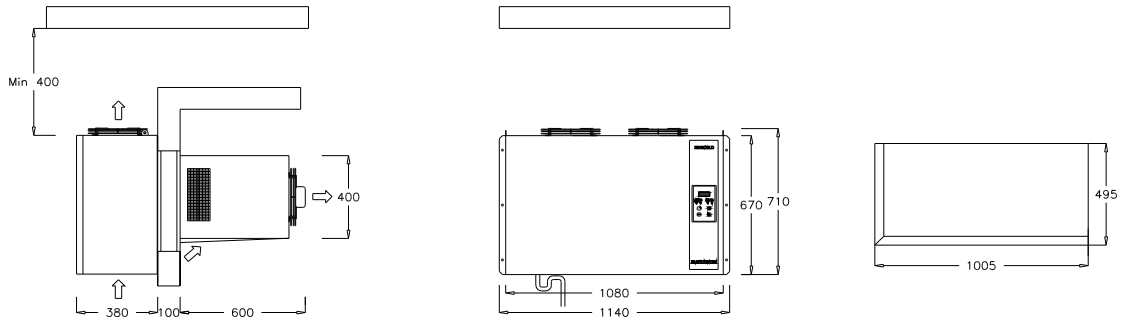

## “P” RANGE

Drawing. 8 (Plug-in version)

HBP		MBP		LBP		Fastening screws. Self tap. 4,8x32
Mod.	Net.Weight [Kg]	Mod.	Net.Weight [Kg]	Mod.	Net.Weight [Kg]	
PTH054_	123	PTM054_	129.5	PTL034_	141	

Drawing. 9 (Saddle version)