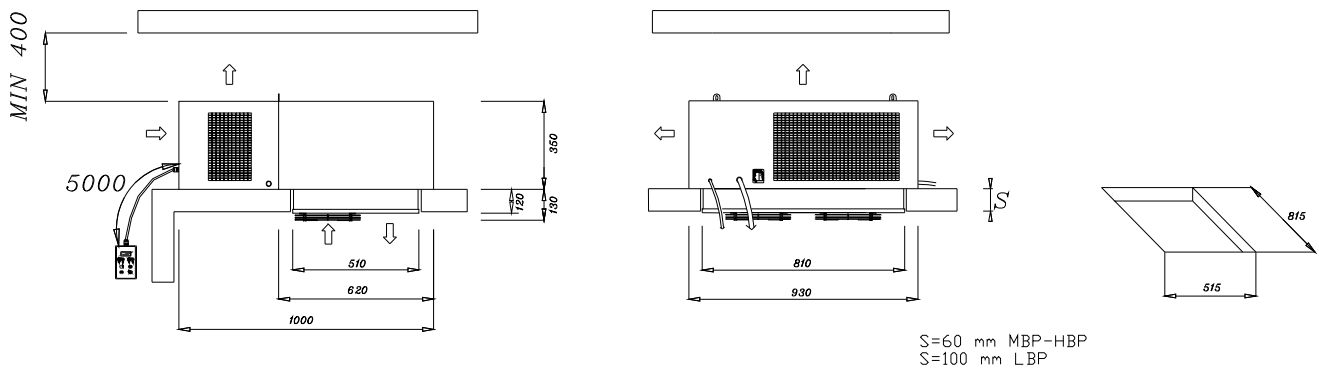

Drawing. 15

HBP		MBP		LBP		Fastening screws.
Mod.	Net.Weight [Kg]	Mod.	Net.Weight [Kg]	Mod.	Net.Weight [Kg]	
SFH009_	75	SFM009_	84	SFL009_	90	Self tap. 4,2x13,5
SFH016_	87	SFM016_	88