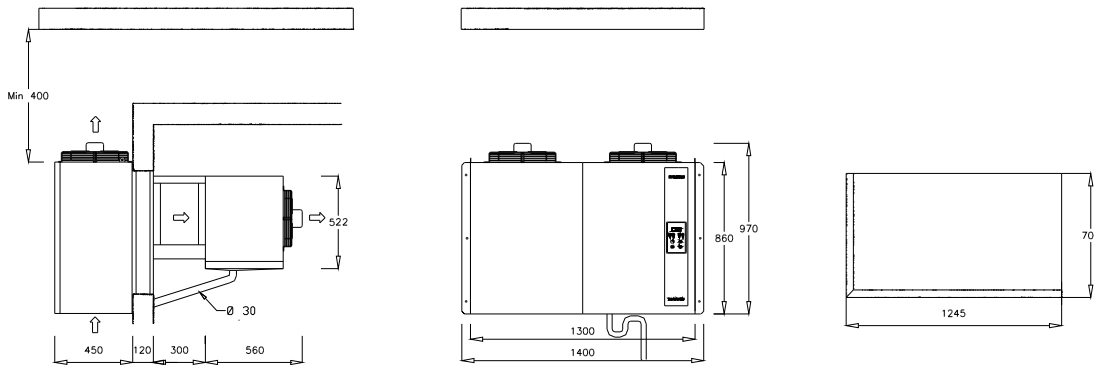

## “P” RANGE

Drawing. 8 (Plug-in version)

HBP		MBP		LBP		Fastening screws. Self tap. 4,8x32
Mod.	Net.Weight [Kg]	Mod.	Net.Weight [Kg]	Mod.	Net.Weight [Kg]	
PTH054_	123	PTM054_	129.5	PTL034_	141	

Drawing. 9 (Saddle version)

HBP		MBP		LBP		Fastening screws. self tap. 4,8x32
Mod.	Net.Weight [Kg]	Mod.	Net.Weight [Kg]	Mod.	Net.Weight [Kg]	
PAH054_	123	PAM054_	129.5	PAL034_	141	

Drawing. 10(Plug-in version)

HBP/MBP		LBP		Fastening screws. M10x150
Mod.	Net.Weight [Kg]	Mod.	Net.Weight [Kg]	
PTM068_*	206.5	PTL060_*	227	
PTM080_*	222.5	PTL080_*	233	