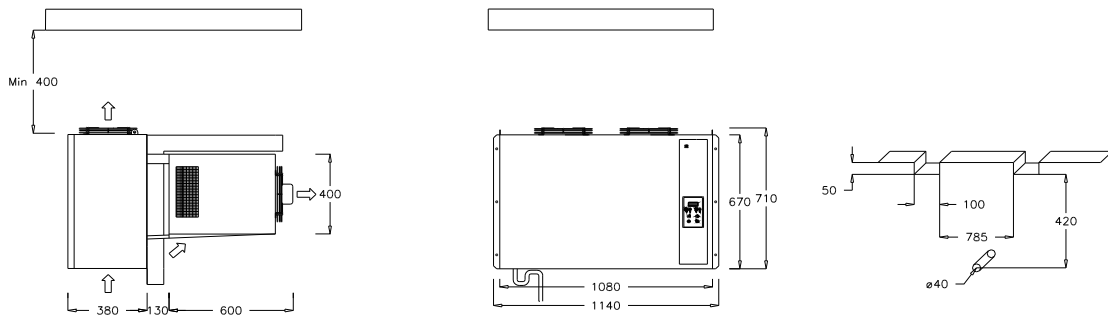

## “P” RANGE

Drawing. 8 (Plug-in version)

HBP		MBP		LBP		Fastening screws. Self tap. 4,8x32
Mod.	Net.Weight [Kg]	Mod.	Net.Weight [Kg]	Mod.	Net.Weight [Kg]	
PTH054_	123	PTM054_	129.5	PTL034_	141	

Drawing. 9 (Saddle version)