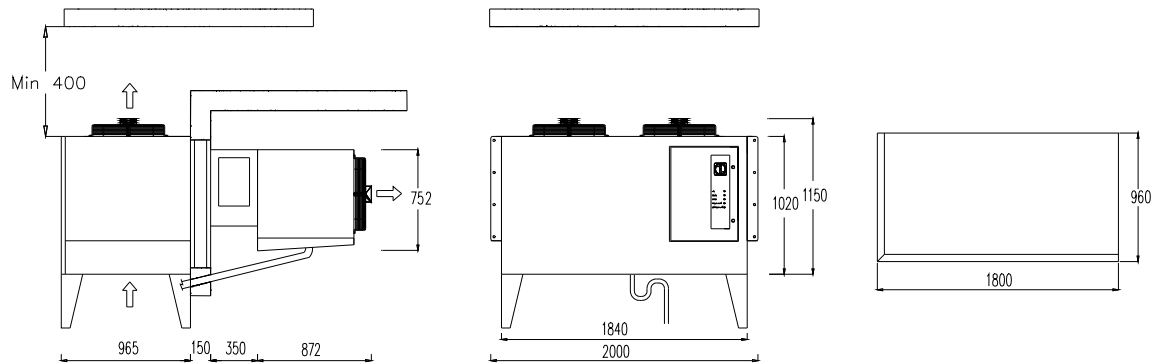

Drawing. 12 (Plug-in version)

HBP/MBP		LBP		Fastening screws.
Mod.	Net.Weight [Kg]	Mod.	Net.Weight [Kg]	
PTM300_*	665	PTL350_*	771	M10x150
PTM370_*	746	PTL450_*	804	

*Questi modelli non sono disponibili nella versione accavallata
These models are not available in the saddle version