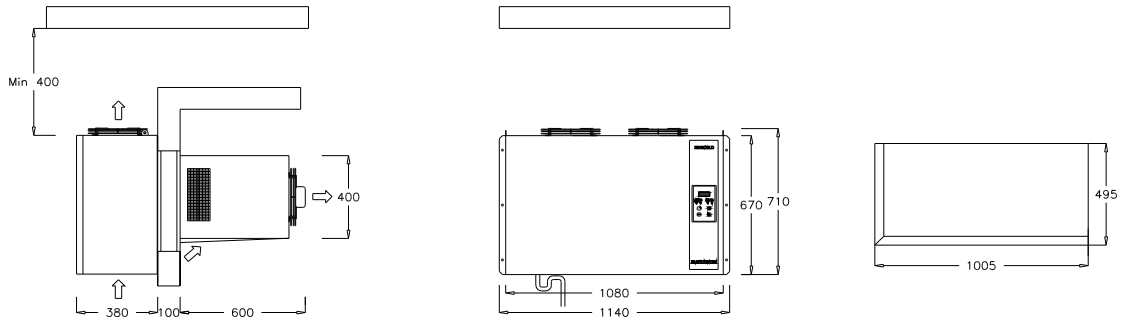

07/2022

Mod: SN203T-4P

Production code: SFL016G012-DI

9. Attachment

“P” RANGE

Drawing. 8 (Plug-in version)

HBP		MBP		LBP		Fastening screws. Self tap. 4,8x32
Mod.	Net.Weight [Kg]	Mod.	Net.Weight [Kg]	Mod.	Net.Weight [Kg]	
PTH054_	123	PTM054_	129.5	PTL034_	141	