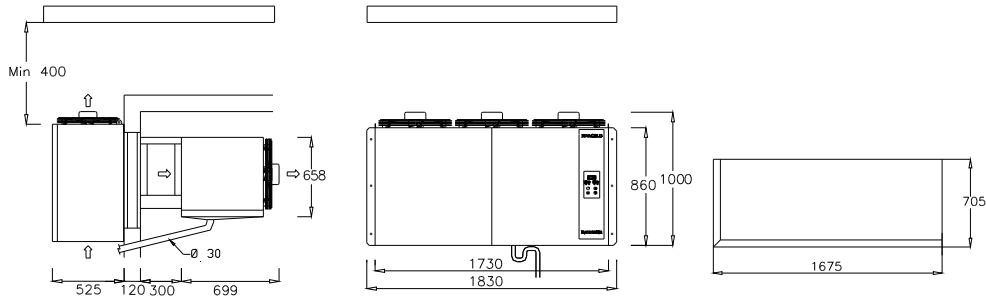

Drawing. 11 (Plug-in version)

HBP/MBP		LBP		Fastening screws.
Mod.	Net.Weight [Kg]	Mod.	Net.Weight [Kg]	
PTM110_*	266	PTL130_*	329.5	M10x150
PTM140_*	290.5	PTL180_*	349.5	
PTM200_*	370.5	PTL200_*	406.5	
		PTL260_*	411