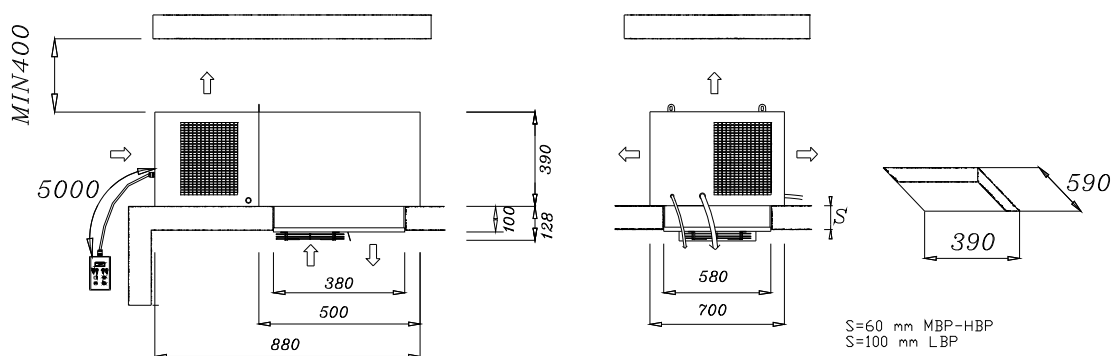

Drawing. 12 (Plug-in version)

HBP/MBP		LBP		Fastening screws.
Mod.	Net.Weight [Kg]	Mod.	Net.Weight [Kg]	
PTM300_*	665	PTL350_*	771	M10x150
PTM370_*	746	PTL450_*	804	

***Questi modelli non sono disponibili nella versione accavallata**
 These models are not available in the saddle version

“SF” RANGE

Drawing. 13

HBP		MBP		LBP		Fastening screws.
Mod.	Net.Weight [Kg]	Mod.	Net.Weight [Kg]	Mod.	Net.Weight [Kg]	
SFH003_	46.5	SFM003_	48.5	SFL003_	53.5	Self tap. 4,2x13,5

Drawing. 14

HBP		MBP		LBP		Fastening screws.
Mod.	Net.Weight [Kg]	Mod.	Net.Weight [Kg]	Mod.	Net.Weight [Kg]	
SFH006_	62	SFM006_	63	SFL006_	54	Self tap. 4,2x13,5
		SFM007_	64	SFL008_	74	