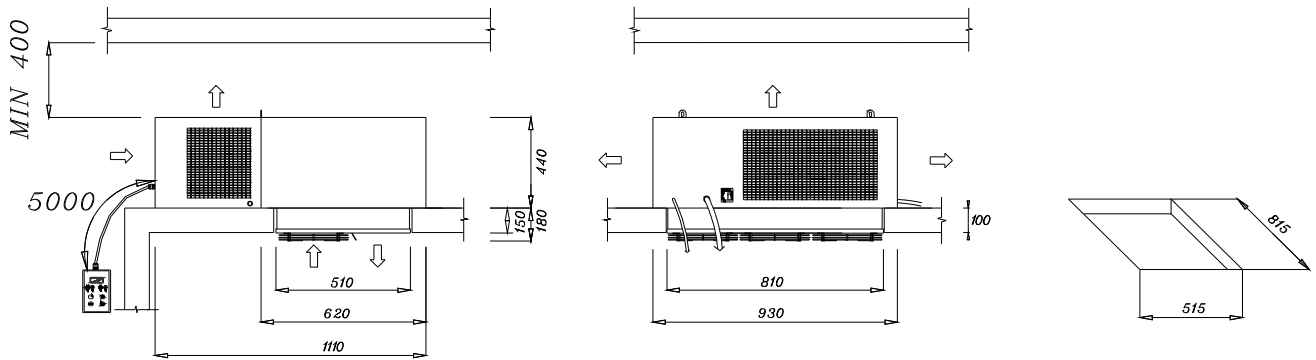

Drawing. 17

HBP		MBP		LBP		Fastening screws.
Mod.	Net.Weight [Kg]	Mod.	Net.Weight [Kg]	Mod.	Net.Weight [Kg]	
SFH022_	100	SFM022_	90	SFL012_	105.5	Self tap. 4,2x13,5
SFH034_	106	SFM034_	110	SFL016_	118.5	
				SFL020_	126