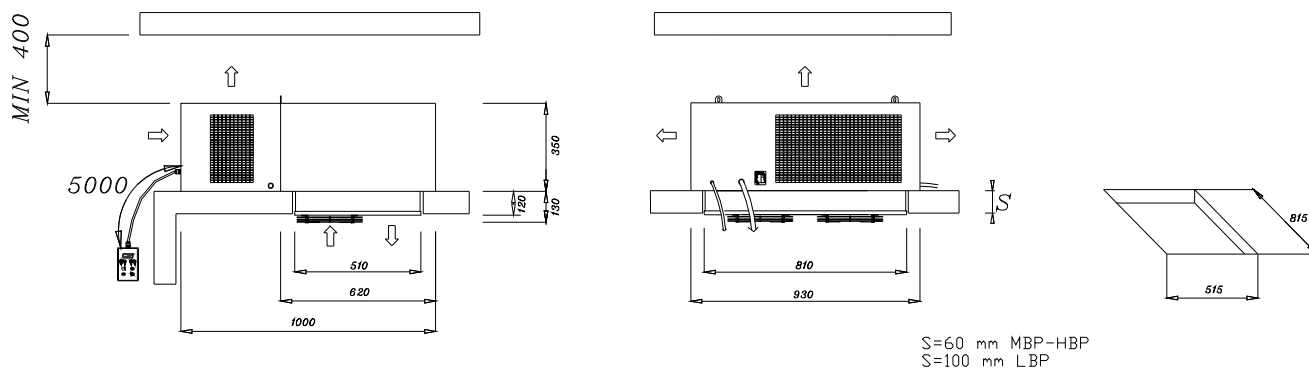

Drawing. 15

HBP		MBP		LBP		Fastening screws.
Mod.	Net.Weight [Kg]	Mod.	Net.Weight [Kg]	Mod.	Net.Weight [Kg]	
SFH009_	75	SFM009_	84	SFL009_	90	Self tap. 4,2x13,5
SFH016_	87	SFM016_	88