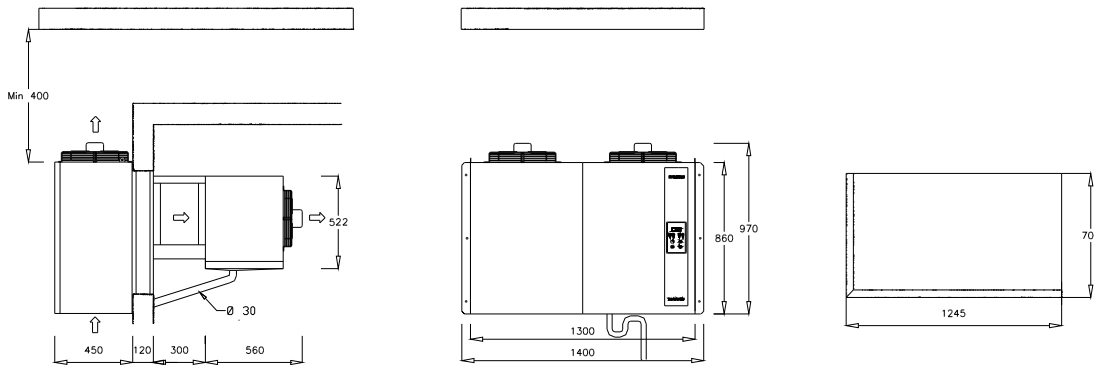

07/2022

Mod: SN203T-4P

Production code: SFL016G012-DI

9. Attachment

“P” RANGE

Drawing. 8 (Plug-in version)

HBP		MBP		LBP		Fastening screws. Self tap. 4,8x32
Mod.	Net.Weight [Kg]	Mod.	Net.Weight [Kg]	Mod.	Net.Weight [Kg]	
PTH054_	123	PTM054_	129.5	PTL034_	141	

Drawing. 9 (Saddle version)

HBP		MBP		LBP		Fastening screws. self tap. 4,8x32
Mod.	Net.Weight [Kg]	Mod.	Net.Weight [Kg]	Mod.	Net.Weight [Kg]	
PAH054_	123	PAM054_	129.5	PAL034_	141	

Drawing. 10(Plug-in version)