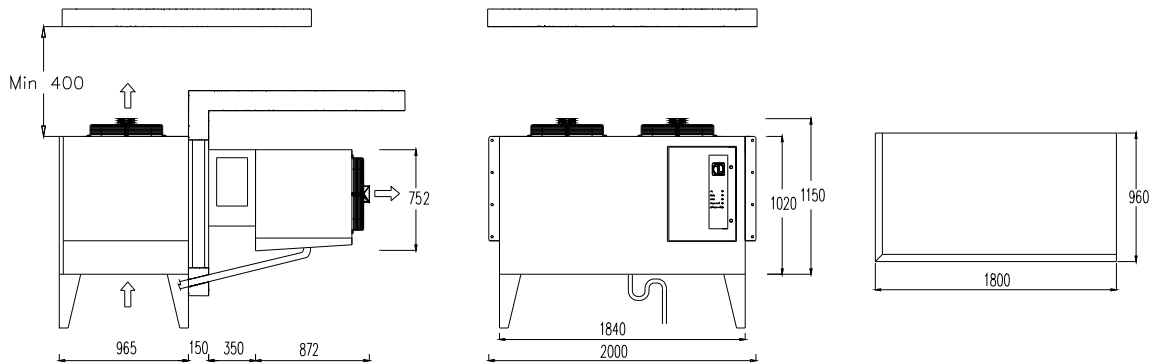

Drawing. 12 (Plug-in version)

HBP/MBP		LBP		Fastening screws.
Mod.	Net.Weight [Kg]	Mod.	Net.Weight [Kg]	
PTM300_*	665	PTL350_*	771	M10x150
PTM370_*	746	PTL450_*	804	

*Questi modelli non sono disponibili nella versione accavallata
These models are not available in the saddle version