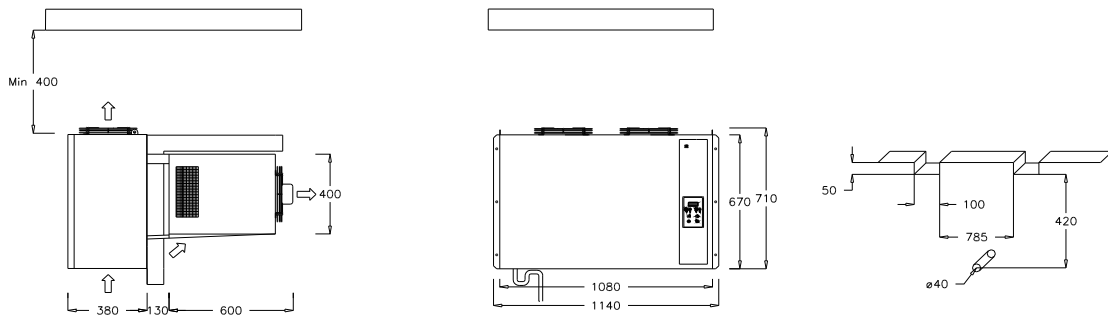

07/2022

Mod: SN203T-4P

Production code: SFL016G012-DI

9. Attachment

“P” RANGE

Drawing. 8 (Plug-in version)

HBP		MBP		LBP		Fastening screws. Self tap. 4,8x32
Mod.	Net.Weight [Kg]	Mod.	Net.Weight [Kg]	Mod.	Net.Weight [Kg]	
PTH054_	123	PTM054_	129.5	PTL034_	141	

Drawing. 9 (Saddle version)

HBP		MBP		LBP		Fastening screws. self tap. 4,8x32
Mod.	Net.Weight [Kg]	Mod.	Net.Weight [Kg]	Mod.	Net.Weight [Kg]	
PAH054_	123	PAM054_	129.5	PAL034_	141	

Drawing. 10(Plug-in version)