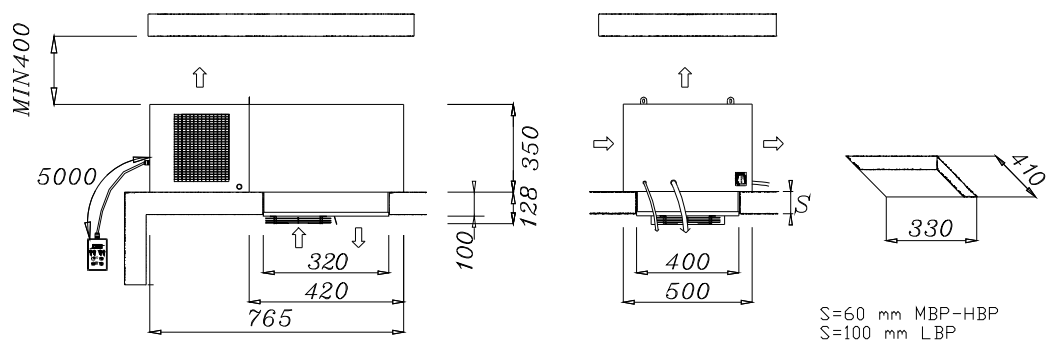

Drawing. 12 (Plug-in version)

HBP/MBP		LBP		Fastening screws.
Mod.	Net.Weight [Kg]	Mod.	Net.Weight [Kg]	
PTM300_*	665	PTL350_*	771	M10x150
PTM370_*	746	PTL450_*	804	

***Questi modelli non sono disponibili nella versione accavallata**
 These models are not available in the saddle version

“SF” RANGE

Drawing. 13

HBP		MBP		LBP		Fastening screws.
Mod.	Net.Weight [Kg]	Mod.	Net.Weight [Kg]	Mod.	Net.Weight [Kg]	
SFH003_	46.5	SFM003_	48.5	SFL003_	53.5	Self tap. 4,2x13,5

Drawing. 14

HBP		MBP		LBP		Fastening screws.
Mod.	Net.Weight [Kg]	Mod.	Net.Weight [Kg]	Mod.	Net.Weight [Kg]	
SFH006_	62	SFM006_	63	SFL006_	54	Self tap. 4,2x13,5
		SFM007_	64	SFL008_	74	