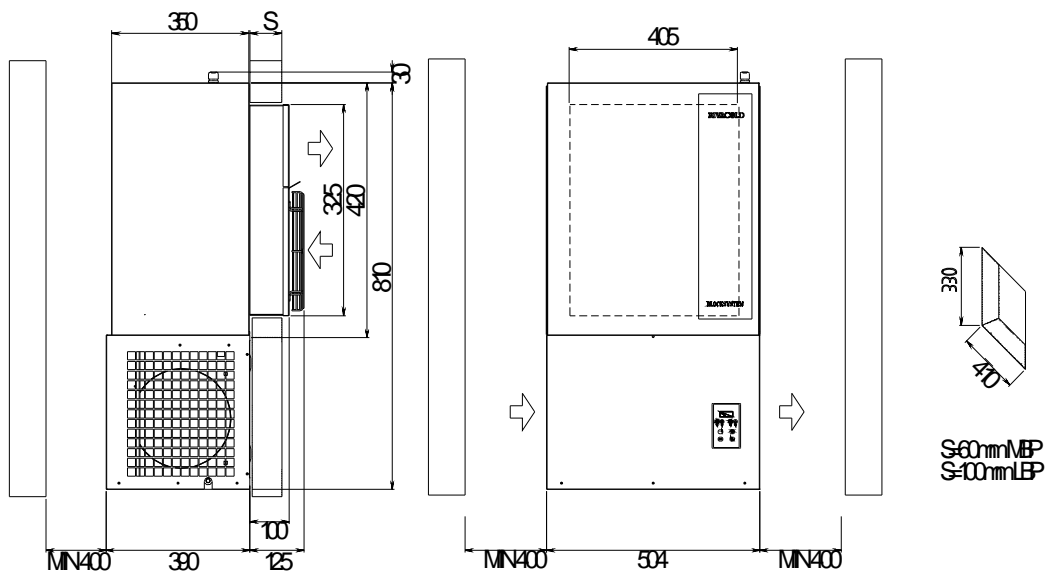

Drawing. 17

HBP		MBP		LBP		Fastening screws.
Mod.	Net.Weight [Kg]	Mod.	Net.Weight [Kg]	Mod.	Net.Weight [Kg]	
SFH054_	180	SFM054_	174.5	SFL024_	178.5	Self tap. 4,2x13,5
				SFL034_	192	

Drawing. 18

MBP		LBP		Fastening screws.
Mod.	Net.Weight [Kg]	Mod.	Net.Weight [Kg]	
SFM068_	193	SFL080_	200	Self tap. 4,2x13,5

“SV” RANGE

Drawing. 19

S=60mm MBP  
S=100mm LBP

MBP		LBP		Fastening screws.
Mod.	Net.Weight [Kg]	Mod.	Net.Weight [Kg]	
SVM003_	53	SVL003_	61	Self tap. 4,2x13,5

Drawing. 20

MBP		LBP		Fastening screws.
Mod.	Net.Weight [Kg]	Mod.	Net.Weight [Kg]	
SVM006_	64.5	SVL006_	67.5	Self tap. 4,2x13,5
SVM007_	65	SVL008_	79	
SVM008_	77			