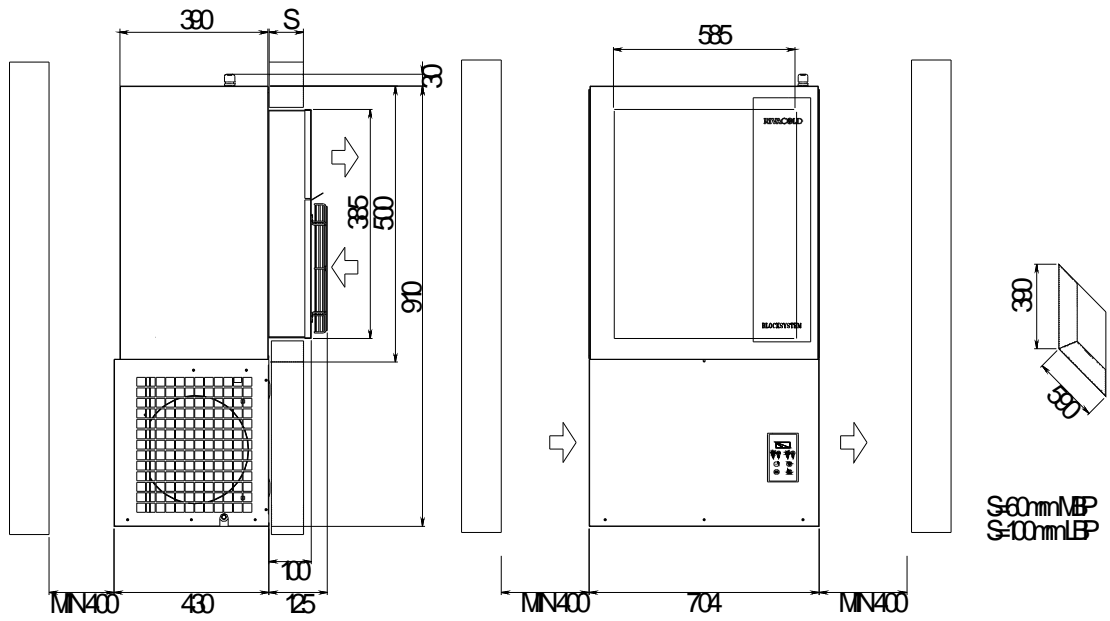

“SV” RANGE

Drawing. 19

S=60mm MBP  
S=100mm LBP

MBP		LBP		Fastening screws.
Mod.	Net.Weight [Kg]	Mod.	Net.Weight [Kg]	
SVM003_	53	SVL003_	61	Self tap. 4,2x13,5

Drawing. 20

MBP		LBP		Fastening screws.
Mod.	Net.Weight [Kg]	Mod.	Net.Weight [Kg]	
SVM006_	64.5	SVL006_	67.5	Self tap. 4,2x13,5
SVM007_	65	SVL008_	79	
SVM008_	77			