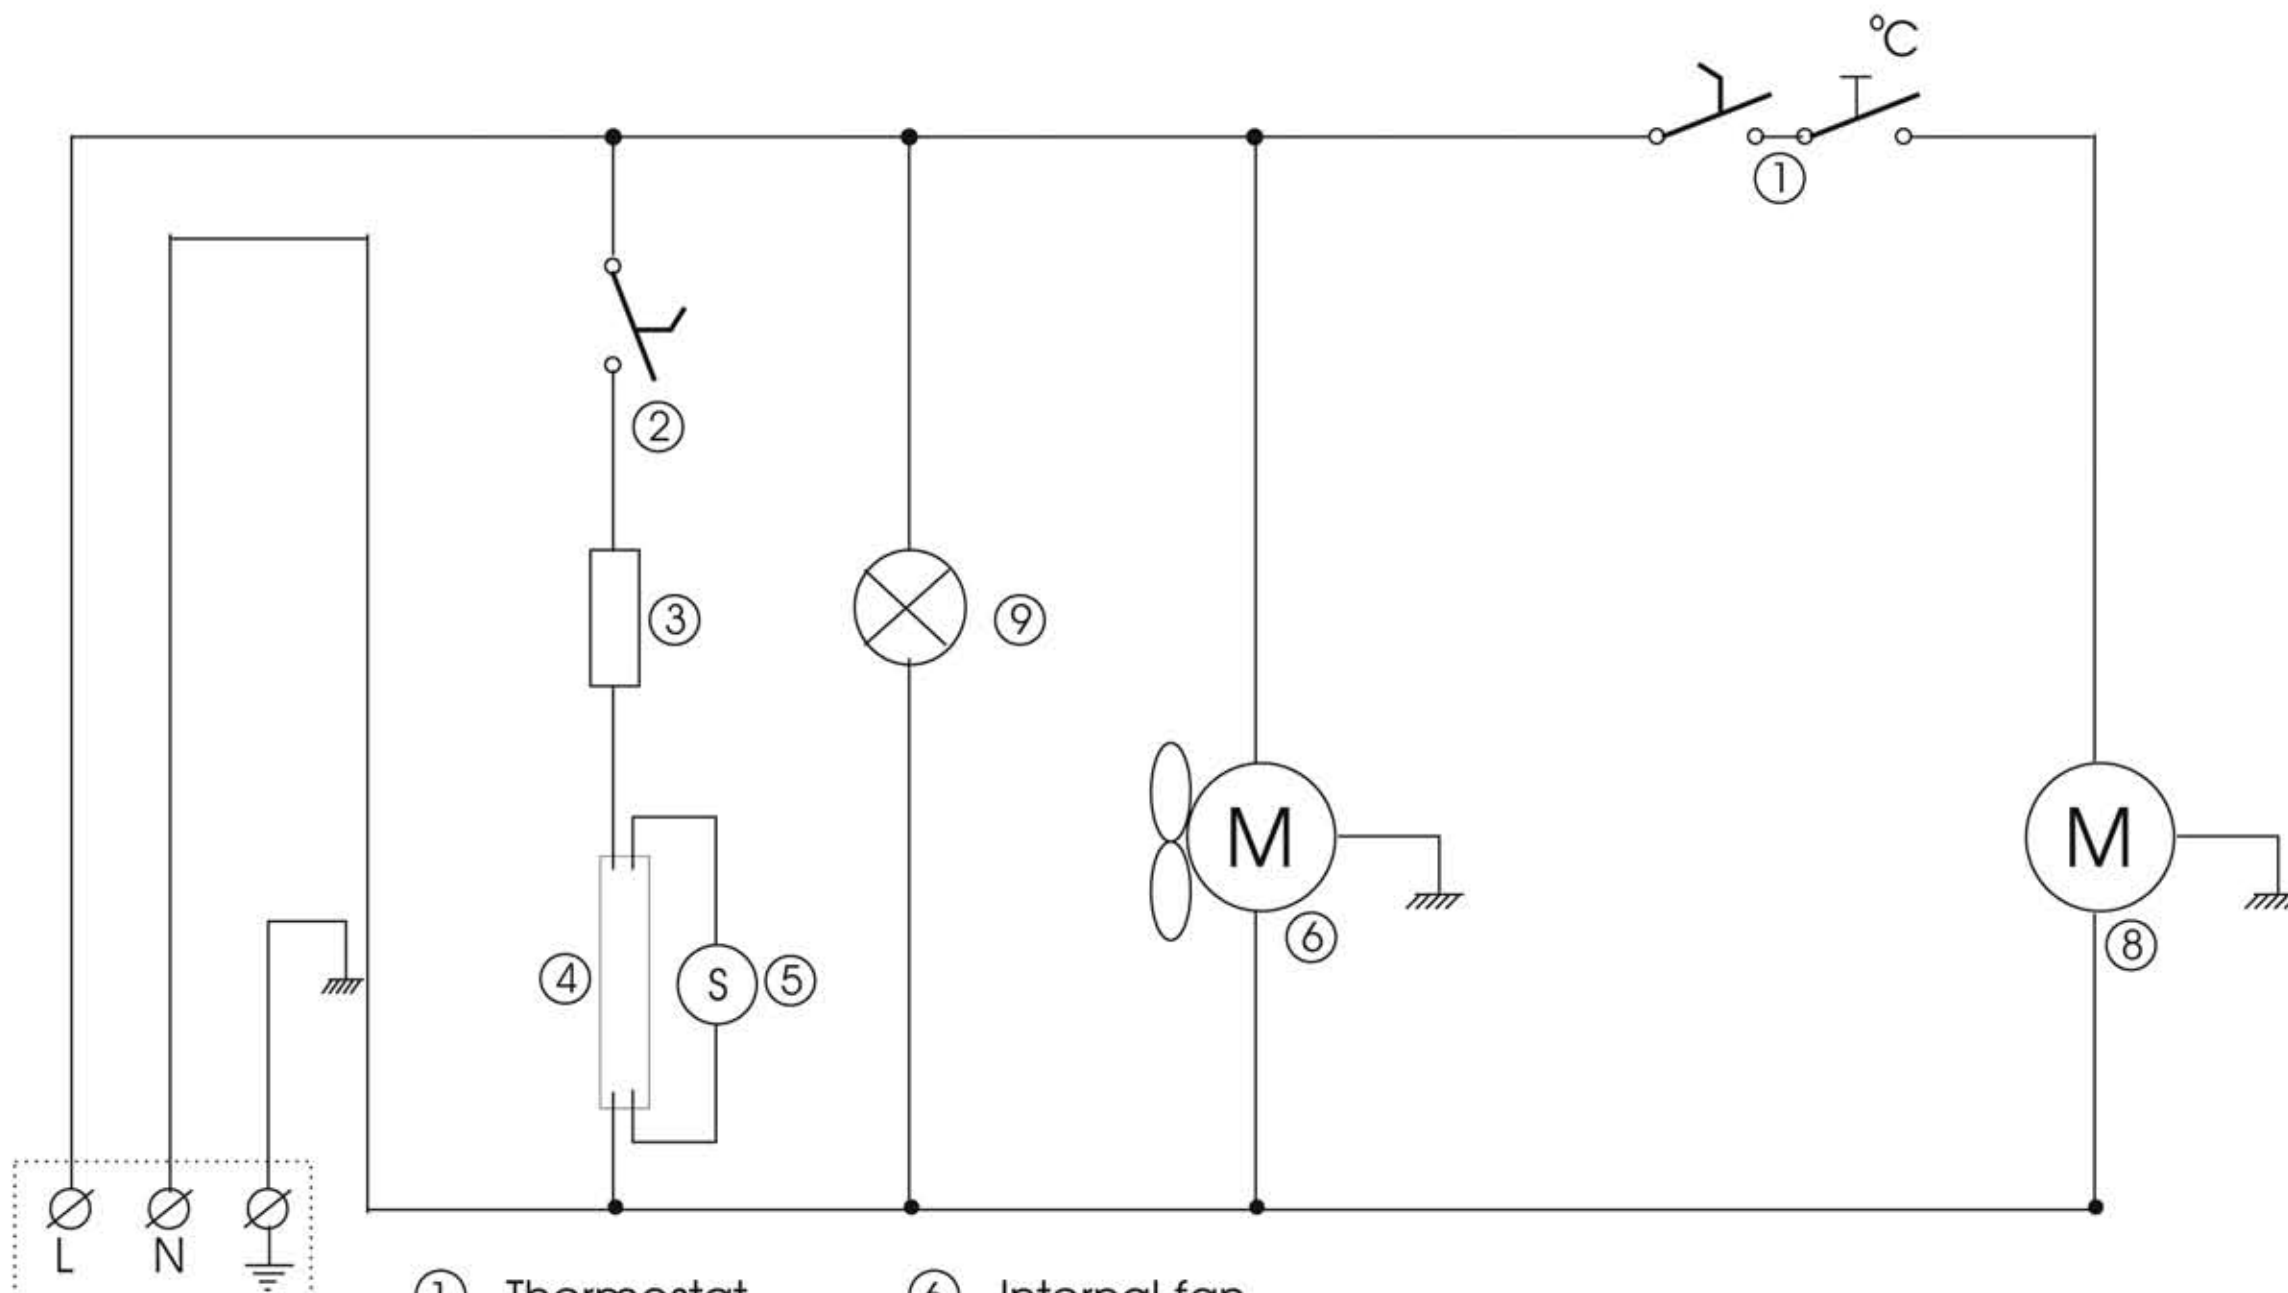

# Mod: DRINK-38/SE

Production code: CEV425

**Diamond**  
catering equipment

- ① Thermostat
- ② Light switch
- ③ Ballast
- ④ Neon lamp
- ⑤ Neon starter
- ⑥ Internal fan
- ⑧ Compressor
- ⑨ Green control lamp