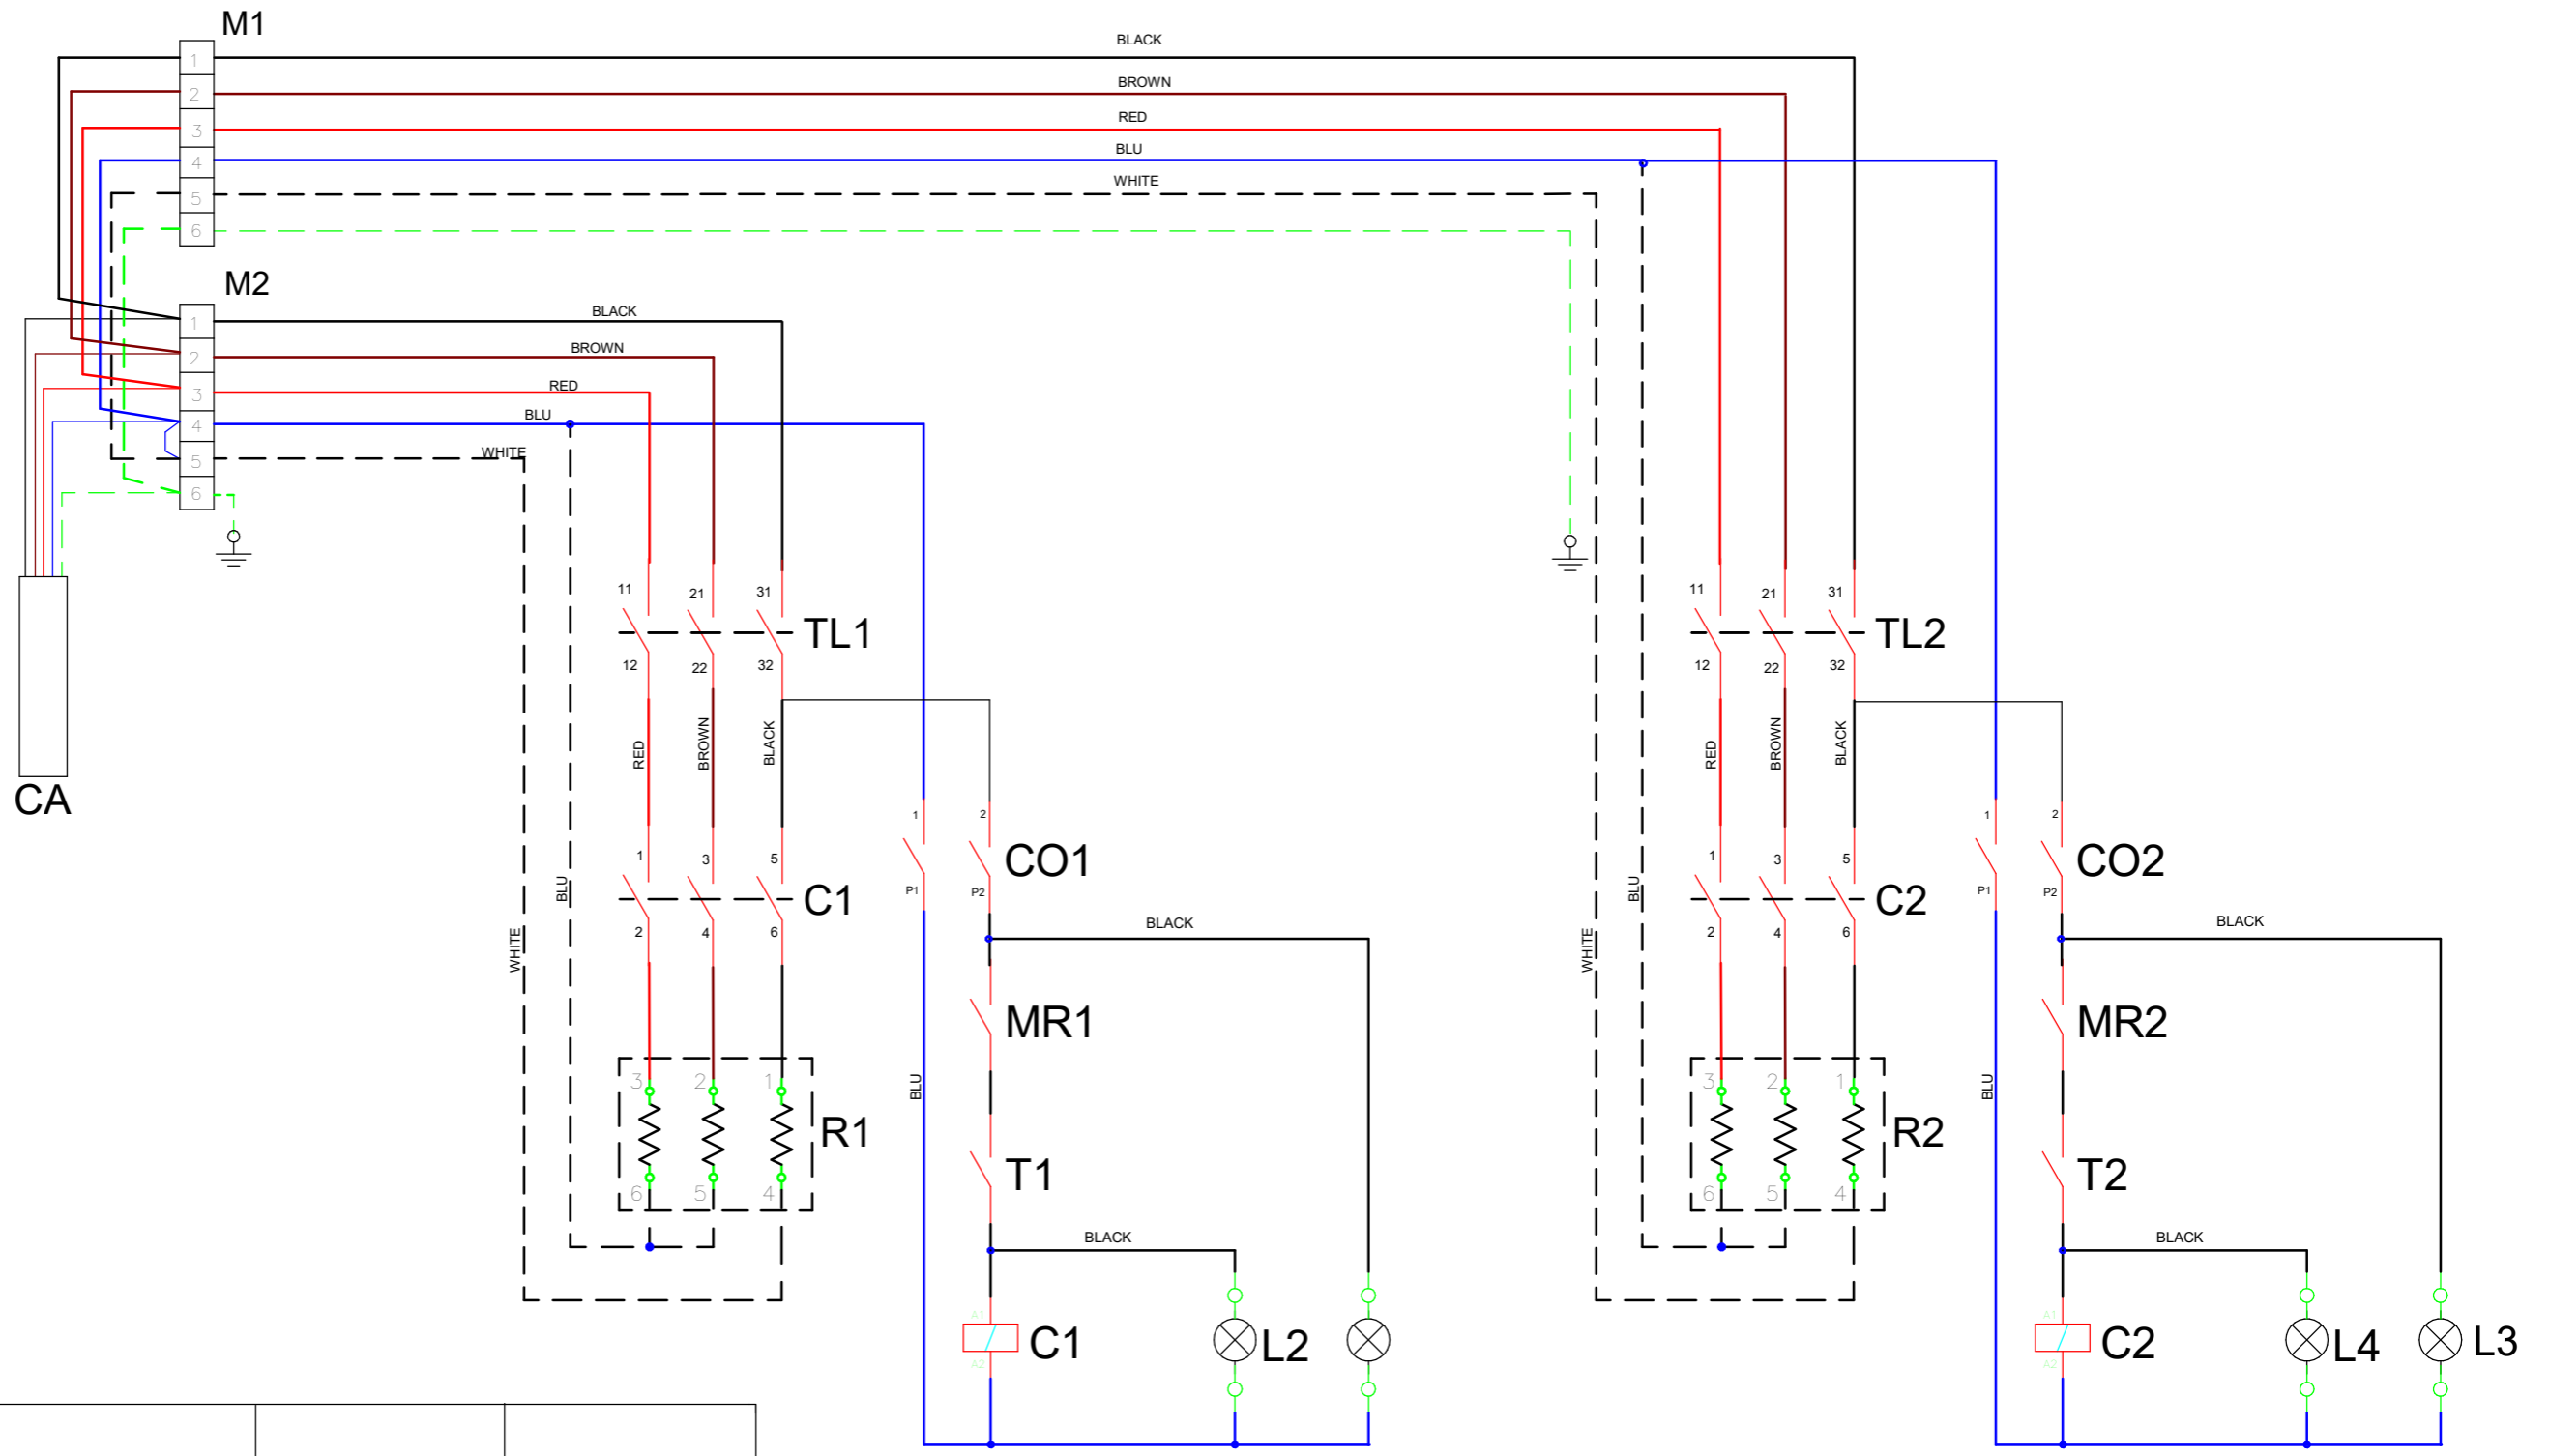

04/2018

Mod: E7/F2V7A4

Production code: BBEF4772V

Diamond
catering equipment

	ITALIANO	FRANCAIS	ENGLISH	DEUTSCH
MR1/MR2	MICROINTERRUTTIRE RESISTENZE	MICROCONTACT RESISTANCE	HEATIGN ELEMENTS MICRO SWITCH	ENDMIKROSCHALTER ROHRHEIZKÖRPER
M1/M2	MORSETTIERA	PENNEAU DE CONTROLE	TERMINAL BLOCK	KLEMMENLEISTE
CO1/CO2	COMMUTATORE	COMMUTEUR	SWITCH	HAUPTSCHALTER
T1/T2	TERMOSTATO	THERMOSTAT	THERMOSTAT	THERMOSTAT
R1/R2	RESISTENZA	RESISTANCE	HEATING ELEMENT	ROHRHEIZKÖRPER
C1/C2	CONTATTORE DI POTENZA	RELAJ	RELAIS	RELAIS
L1/L3	LAMPADA VERDE	LAMPE VERTE	GREEN LAMP	GRUENE LAMPE
L2/L4	LAMPADA ARANCIONE	LAMPE ORANGE	ORANGE LAMP	ORANGE LAMPE
TL1/TL2	TERMOSTATO LIMITE	LIMITE THERMOSTAT	LIMIT THERMOSTAT	THERMOSTAT