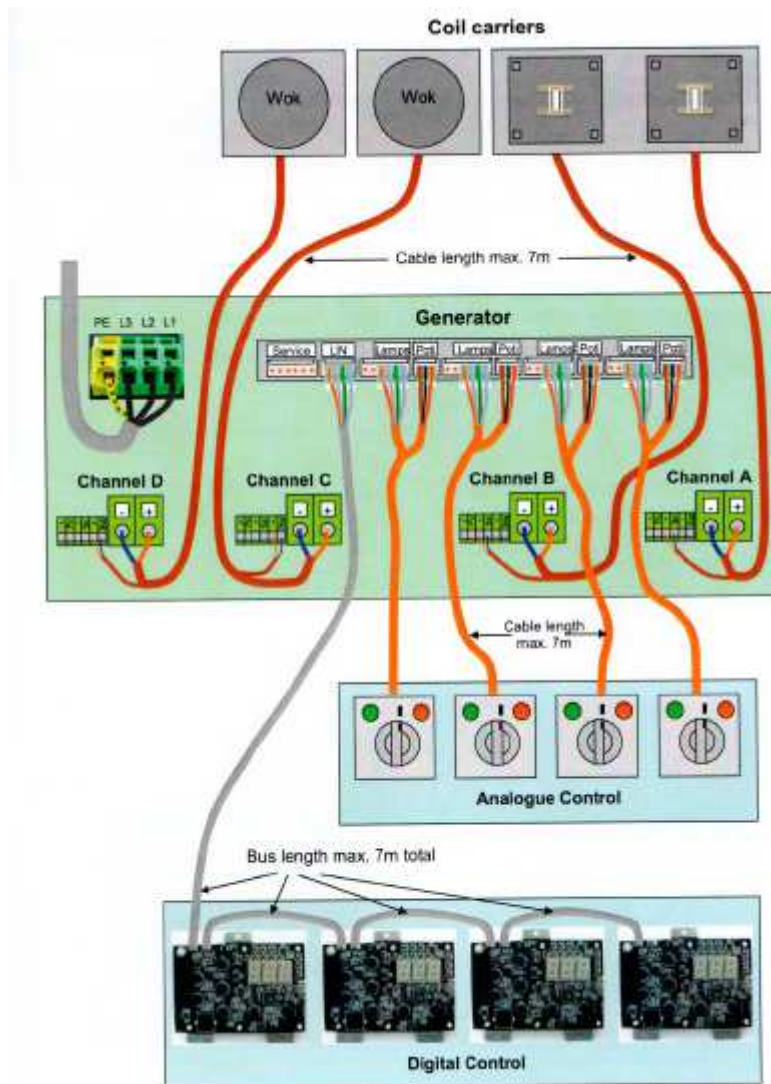

# Mod: E9/2IDA4

Production code: BBEA498I

**Diamond**  
catering equipment

**KIT CAVI COLLEGAMENTO GENERATORE-- PIATTO METALLICO**