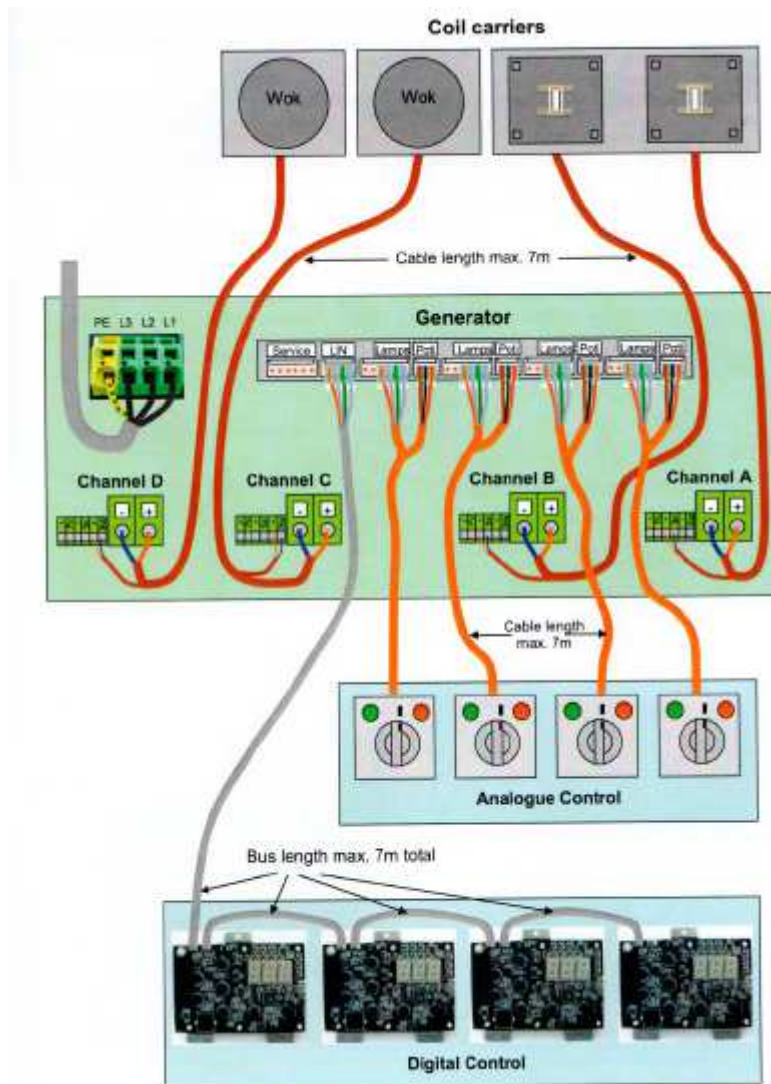

09/2018

Mod: E9/4IDA8

Production code: BBEA998I

Diamond
catering equipment

KIT CAVI COLLEGAMENTO GENERATORE-- PIATTO METALLICO