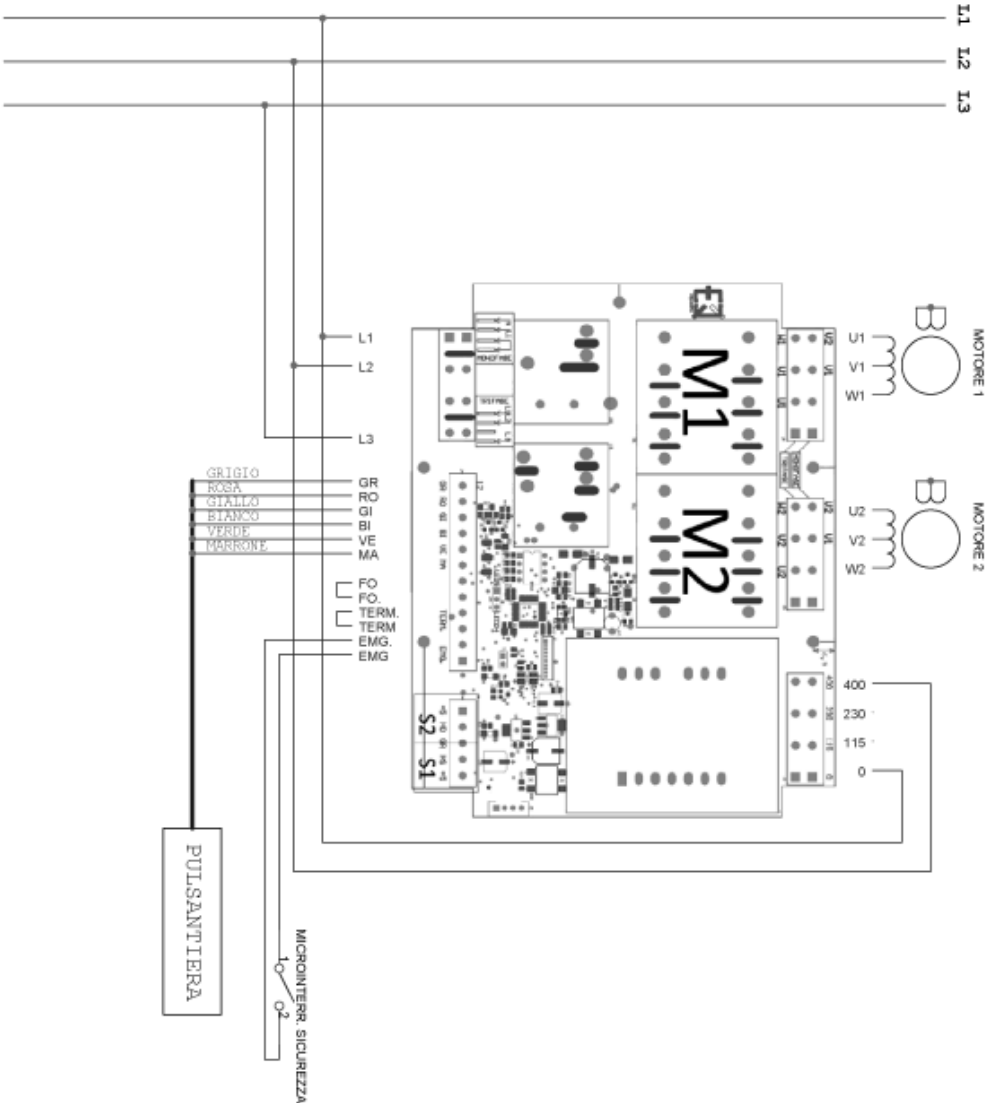

04/2013

Mod: MCR-120P/N

Production code: 40807003F

Diamond
catering equipment

Wiring diagrams
- Wiring diagram three-phase 400V

- Wiring diagram single-phase 230V

- Three-phase wiring diagram of stainless steel controls

- Single-phase wiring diagram of stainless steel controls