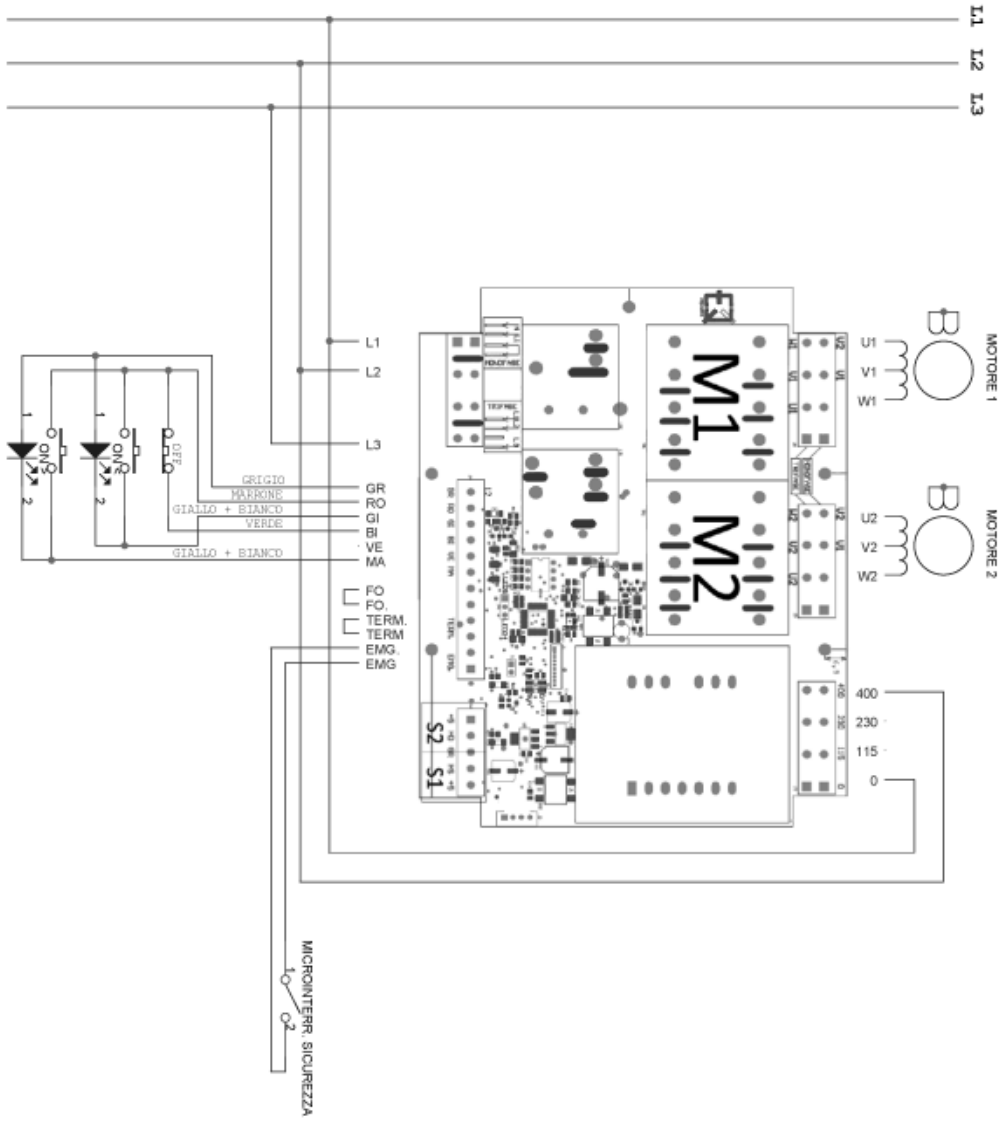

04/2013

Mod: MCR-120P/N

Production code: 40807003F

Diamond
catering equipment

Wiring diagrams
- Wiring diagram three-phase 400V

- Wiring diagram single-phase 230V

- Three-phase wiring diagram of stainless steel controls

- Single-phase wiring diagram of stainless steel controls