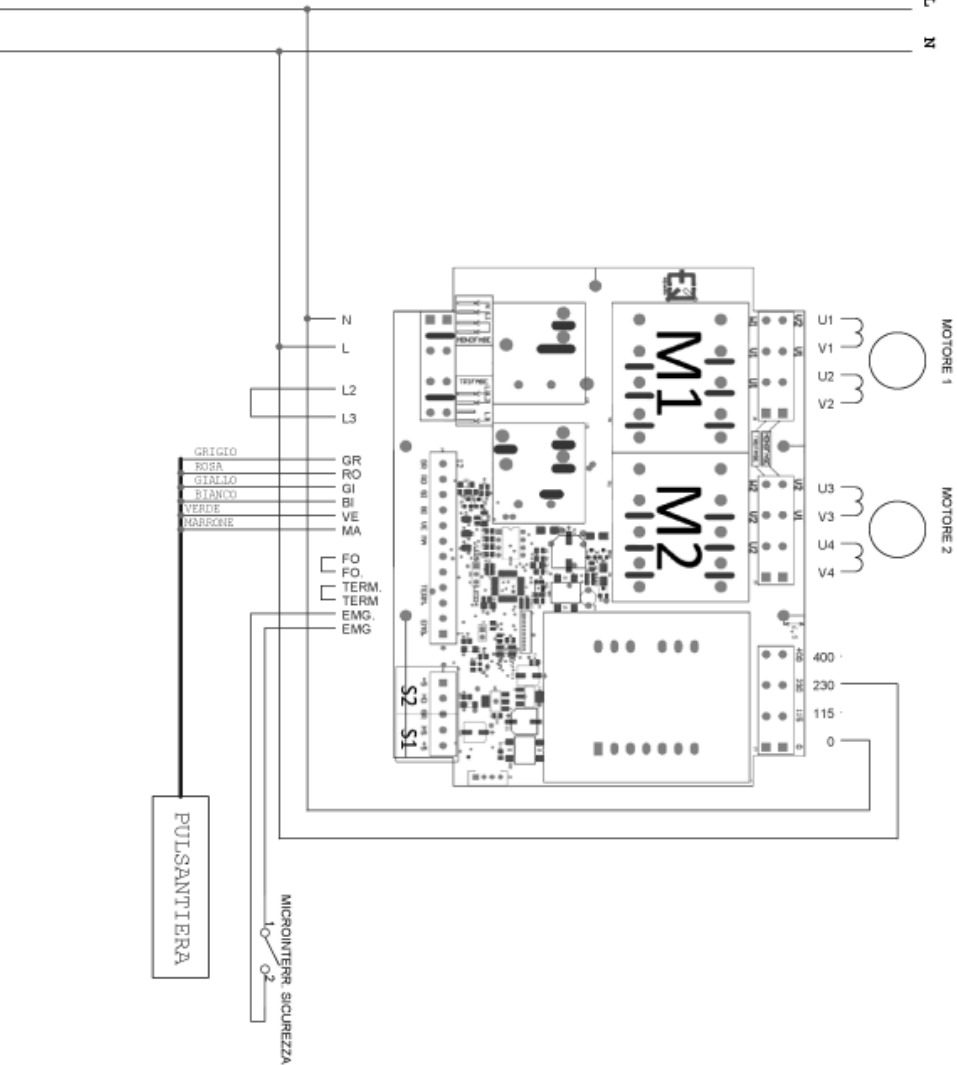

04/2013

Mod: MCR-120P/N

Production code: 40807003F

Diamond
catering equipment

Wiring diagrams
- Wiring diagram three-phase 400V

- Wiring diagram single-phase 230V

- Three-phase wiring diagram of stainless steel controls

- Single-phase wiring diagram of stainless steel controls