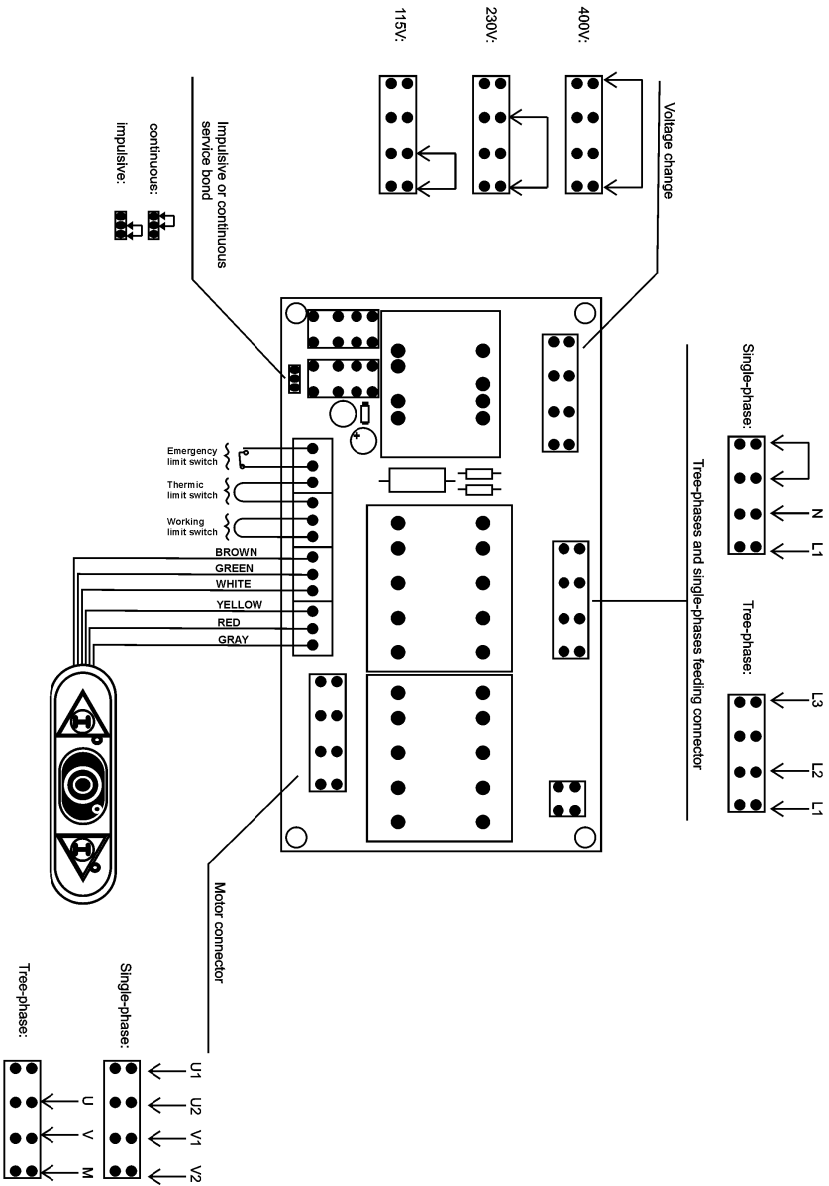

04/2013

Mod: MCR-30T/N

Production code: 40803102F

Diamond
catering equipment

Wiring diagrams
Wiring diagram three-phase and single-phase

Wiring diagram three-phase and single-phase optional stainless steel controls