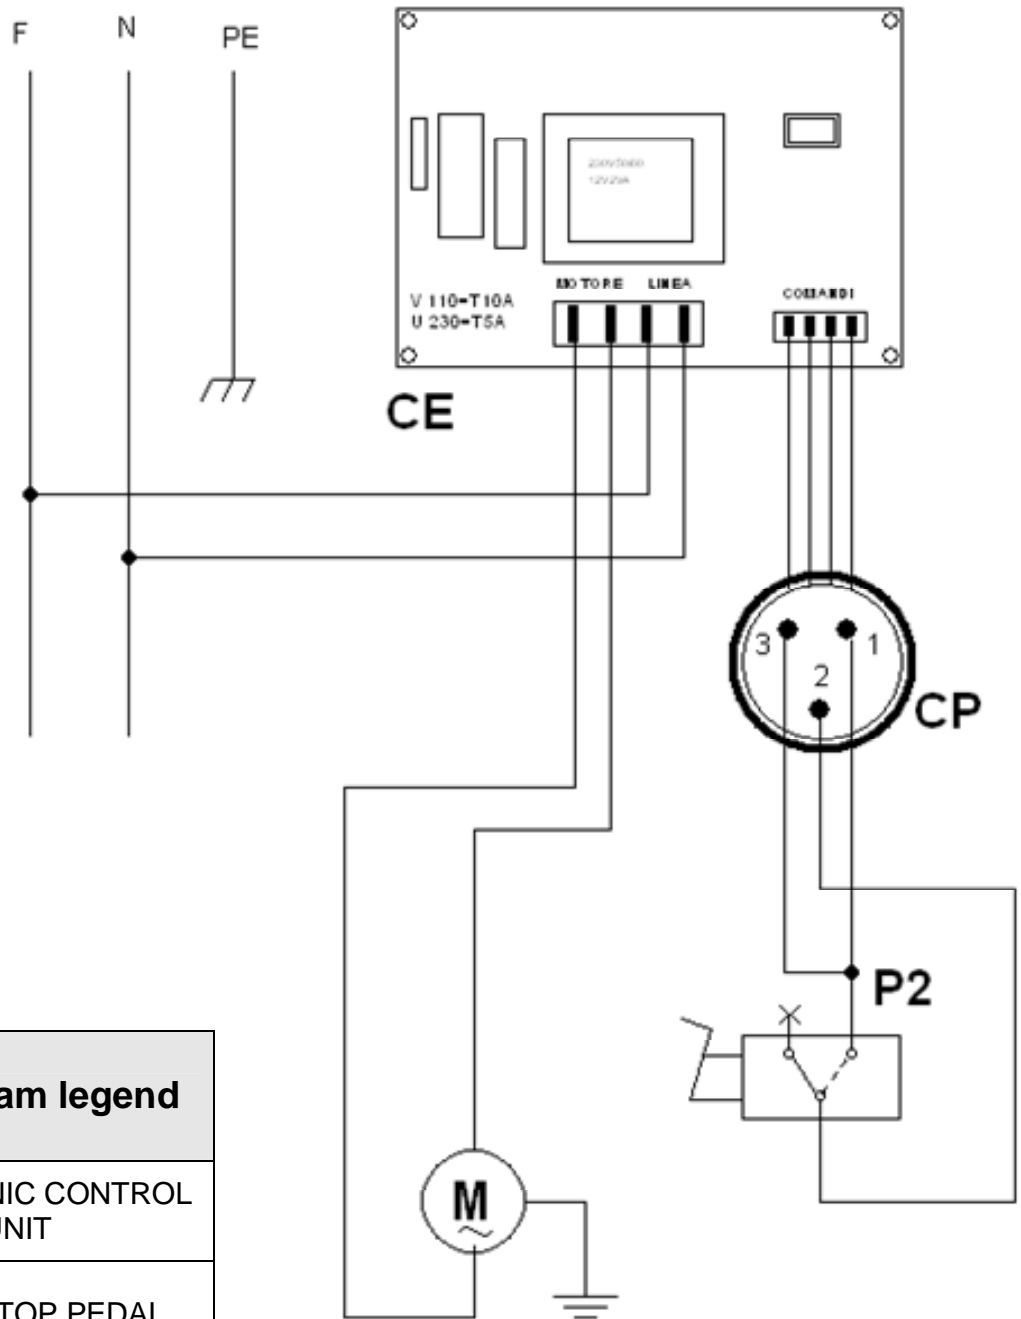

03/2013

Mod:P42/X

Production code: P05R0024025

Diamond
catering equipment

11 WIRING DIAGRAM

Wiring diagram legend	
CE	ELECTRONIC CONTROL UNIT
P2	START/STOP PEDAL
CP	PEDAL CONNECTION
M	MOTOR