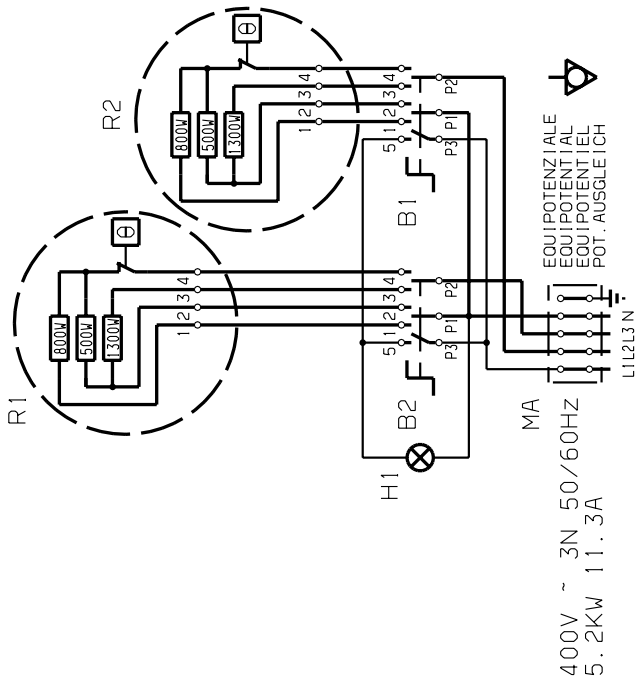

11/2011

Mod: E17/4PQ8T-N

Production code: 373017

Diamond
catering equipment

B1 * B6					
POS.	5	1	2	3	4
	P3	P1		P2	
0					
6	●	●	●	●	●
5	●	●	●	●	●
4	●	●	●	●	●
3	●	●	●	●	●
2	●	●	●	●	●
1	●	●	●	●	●

MA	MORSETTIERA ALIMENTAZIONE BORNE D'ALIMENTATION	MAIN TERMINAL BOARD ANSCHLUSSKLEMMEN
B1 * B6	COMMUTATORE SELECTEUR	COMMUTATOR WAHLER
R1 * R6	RESISTENZE RESISTANCES	RESISTANCES HEIZKÖRPER
H1	LAMPADA SEGNALAZIONE LAMPE TEMOIN	PILOT LIGHT SIGNALLAMPE

Mod. : ELECTRIC COOKER N700

From s.n. : [] N° : 602878000