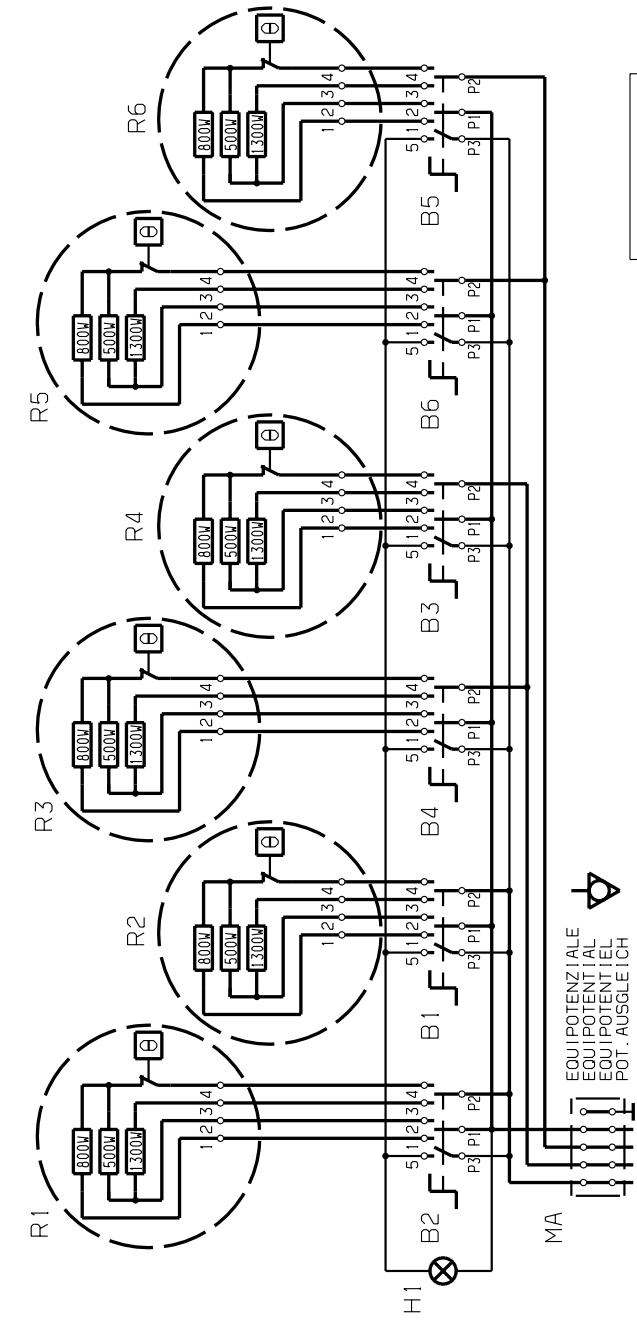

11/2011

Mod: E17/4PQ8T-N

Production code: 373017

Diamond
catering equipment

B1 * B6					
POS.	5	1	2	3	4
	P3	P1		P2	
0					
6	●	●	●	●	●
5	●	●	●	●	●
4	●	●	●	●	●
3	●	●	●	●	●
2	●	●	●	●	●
1	●	●	●	●	●

MA	MORSETTIERA ALIMENTAZIONE BORNE D'ALIMENTATION	MAIN TERMINAL BOARD ANSCHLUSSKLEMMEN
B1 * B6	COMMUTATORE SELECTEUR	COMMUTATOR WAHLER
R1 * R6	RESISTENZE RESISTANCES	RESISTANCES HEIZKÖRPER
H1	LAMPADA SEGNALAZIONE LAMPE TEMOIN	PILOT LIGHT SIGNALLAMPE

Mod. : ELECTRIC COOKER N700

From s.n. : [] N° : 602878000