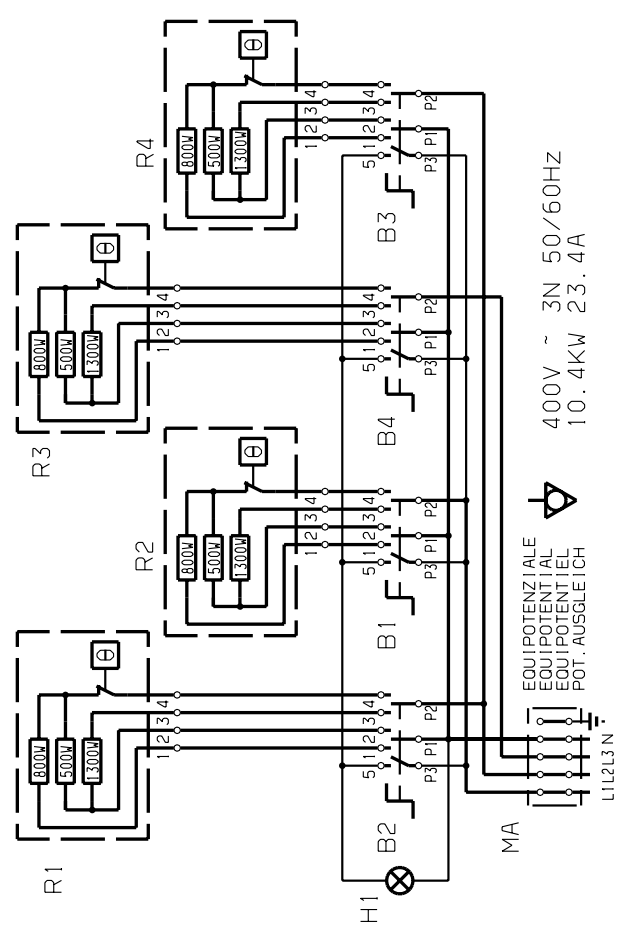

11/2011

Mod: E17/4PQ8T-N

Production code: 373017

Diamond
catering equipment

B1 * B6					
POS.	5	1	2	3	4
	P3	P1		P2	
0					
6	●	●	●	●	●
5	●	●	●	●	●
4	●	●	●	●	●
3	●	●	●	●	●
2	●	●	●	●	●
1	●	●	●	●	●

MA	MORSETTIERA ALIMENTAZIONE BORNE D'ALIMENTATION	MAIN TERMINAL BOARD ANSCHLUSSKLEMMEN
B1 * B6	COMMUTATORE SELECTEUR	COMMUTATOR WAHLER
R1 * R6	RESISTENZE RESISTANCES	RESISTANCES HEIZKÖRPER
H1	LAMPADA SEGNALAZIONE LAMPE TEMOIN	PILOT LIGHT SIGNALLAMPE

Mod. : ELECTRIC COOKER N700

From s.n. : [] N° : 602878000