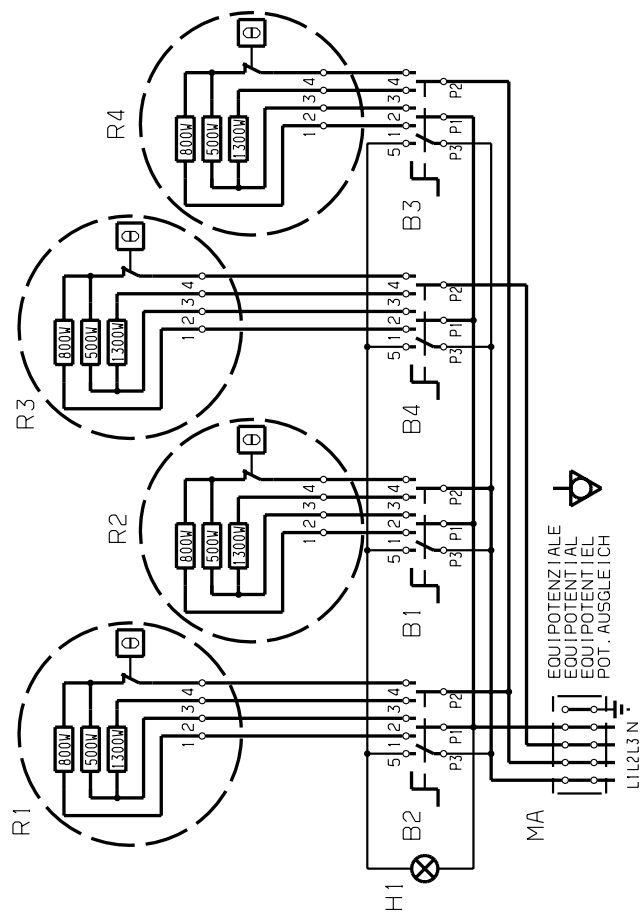

11/2011

Mod: E17/4PQ8T-N

Production code: 373017

Diamond
catering equipment

B1 * B6					
POS.	5	1	2	3	4
	P3	P1		P2	
0					
6	●	●	●	●	●
5	●	●	●	●	●
4	●	●	●	●	●
3	●	●	●	●	●
2	●	●	●	●	●
1	●	●	●	●	●

MA	MORSETTIERA ALIMENTAZIONE BORNE D'ALIMENTATION	MAIN TERMINAL BOARD ANSCHLUSSKLEMMEN
B1 * B6	COMMUTATORE SELECTEUR	COMMUTATOR WAHLER
R1 * R6	RESISTENZE RESISTANCES	RESISTANCES HEIZKÖRPER
H1	LAMPADA SEGNALAZIONE LAMPE TEMOIN	PILOT LIGHT SIGNALLAMPE

Mod. : ELECTRIC COOKER N700

From s.n. : [] N° : 602878000