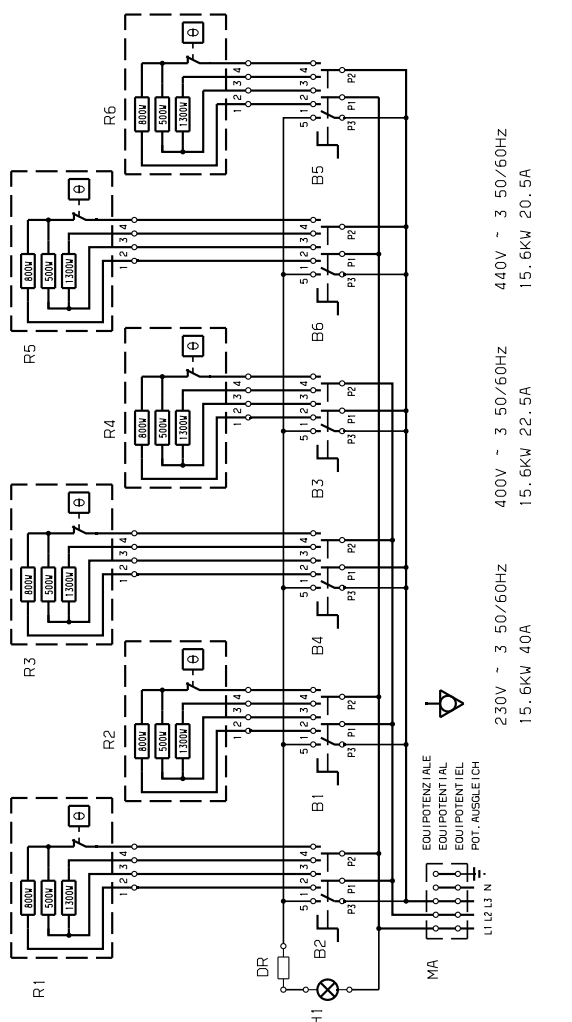

11/2011

Mod: E17/4PQ8T-N

Production code: 373017

Diamond
catering equipment

MA	MORSETTIERA DI ALIMENTAZIONE	MAIN TERMINAL BOARD
B1-B6	COMMUTATORE	COMMUTATOR
R1-R6	RESISTENZE	RESISTANCES
H1	LAMPADA	LIGHT