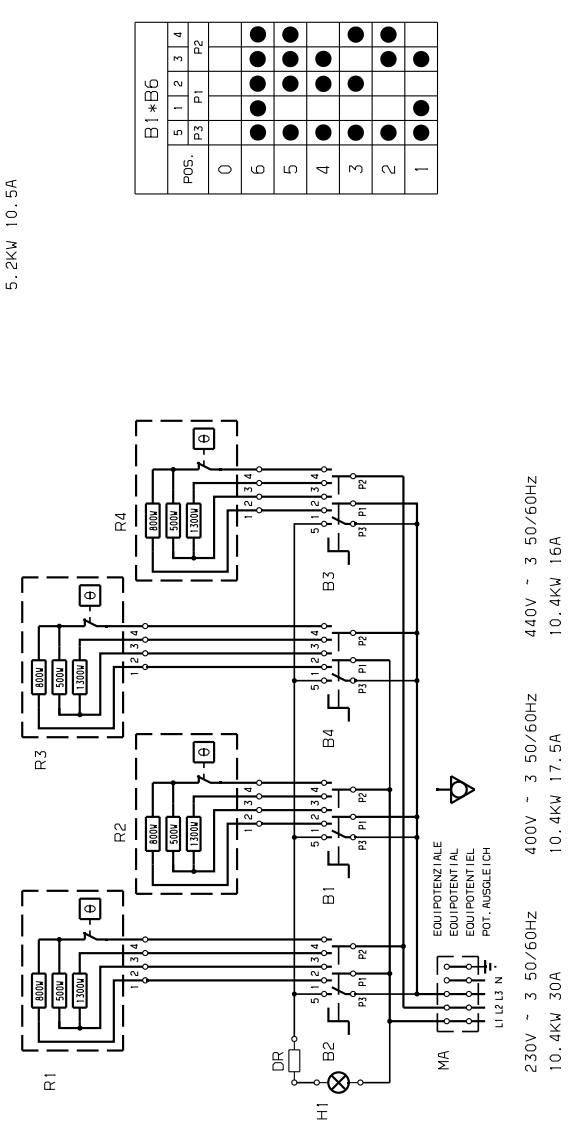

11/2011

Mod: E17/4PQ8T-N

Production code: 373017

Diamond
catering equipment

MA	MORSETTIERA DI ALIMENTAZIONE	MAIN TERMINAL BOARD
B1-B6	COMMUTATORE	COMMUTATOR
R1-R6	RESISTENZE	RESISTANCES
H1	LAMPADA	LIGHT