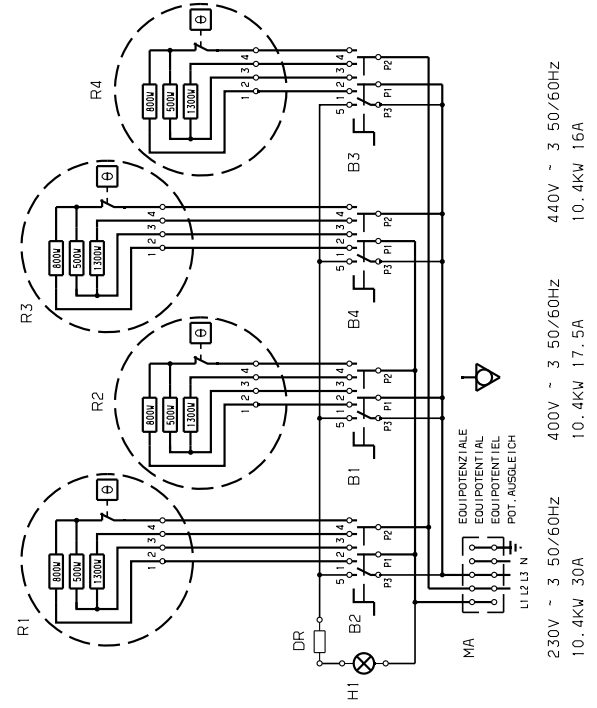

11/2011

Mod: E17/4PQ8T-N

Production code: 373017

Diamond
catering equipment

MA	MORSETTIERA DI ALIMENTAZIONE	MAIN TERMINAL BOARD
B1-B6	COMMUTATORE	COMMUTATOR
R1-R6	RESISTENZE	RESISTANCES
H1	LAMPADA	LIGHT