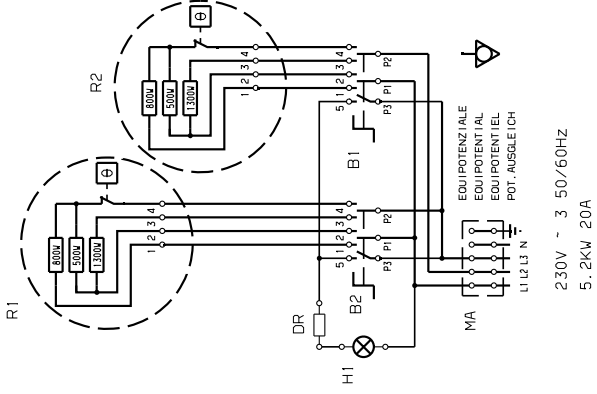

11/2011

Mod: E17/4PQ8T-N

Production code: 373017

Diamond
catering equipment

MA	MORSETTIERA DI ALIMENTAZIONE	MAIN TERMINAL BOARD
B1-B6	COMMUTATORE	COMMUTATOR
R1-R6	RESISTENZE	RESISTANCES
H1	LAMPADA	LIGHT