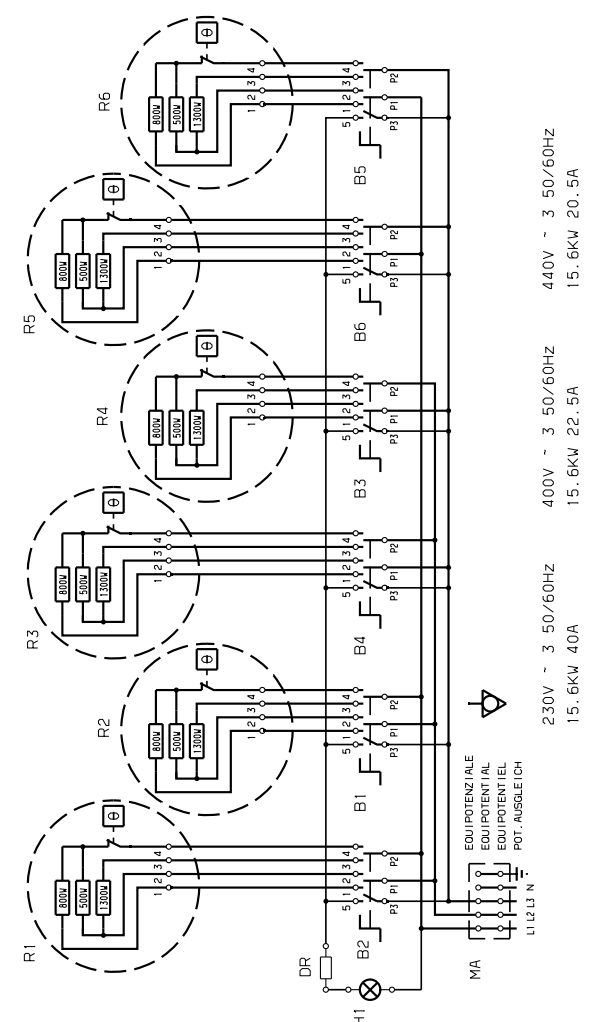

11/2011

Mod: E17/4PQ8T-N

Production code: 373017

Diamond
catering equipment

MA	MORSETTIERA DI ALIMENTAZIONE	MAIN TERMINAL BOARD
B1-B6	COMMUTATORE	COMMUTATOR
R1-R6	RESISTENZE	RESISTANCES
H1	LAMPADA	LIGHT